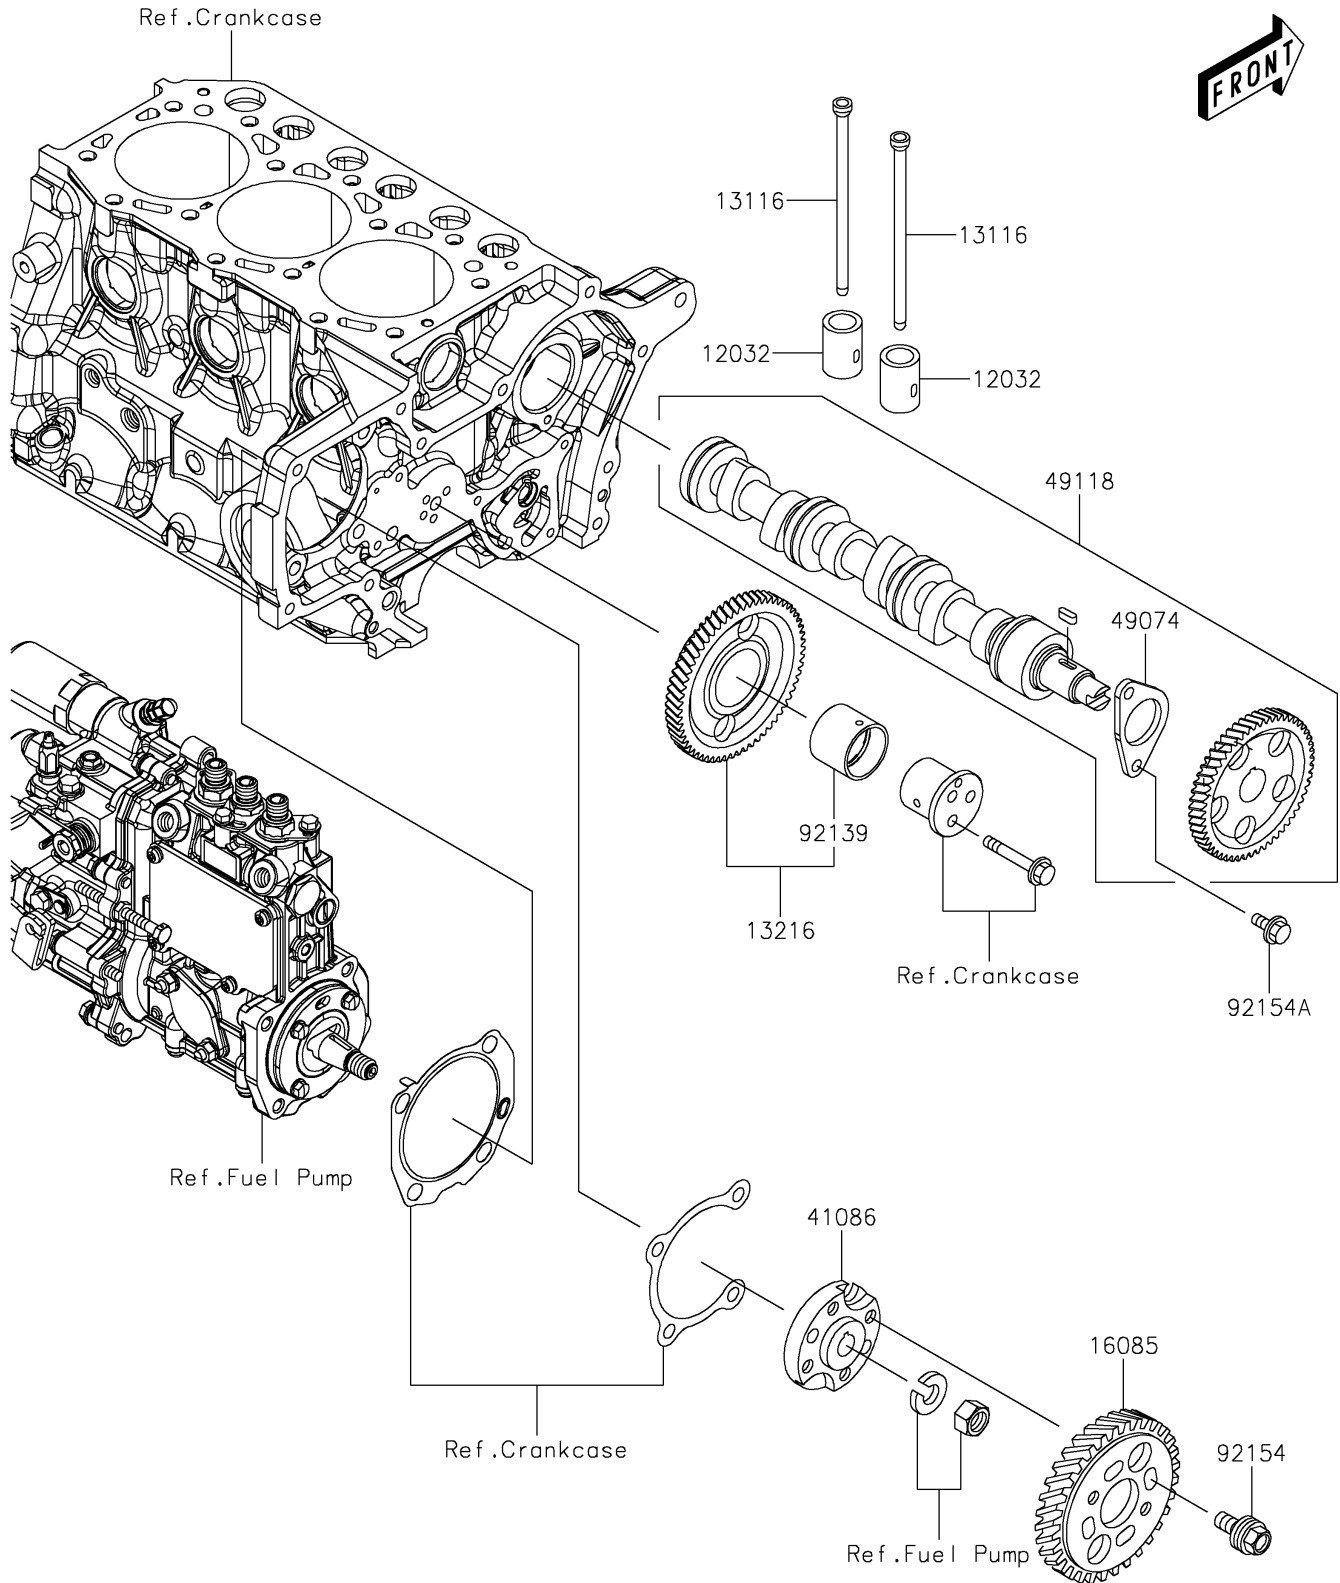

2022 MULE PRO-DXT™ EPS DIESEL FE PARTS DIAGRAM

Valve(s)/Camshaft(s)

E1211

2022 MULE PRO-DXT™ EPS DIESEL FE PARTS LIST

Valve(s)/Camshaft(s)

ITEM NAME	PART NUMBER	QUANTITY
-----------	-------------	----------