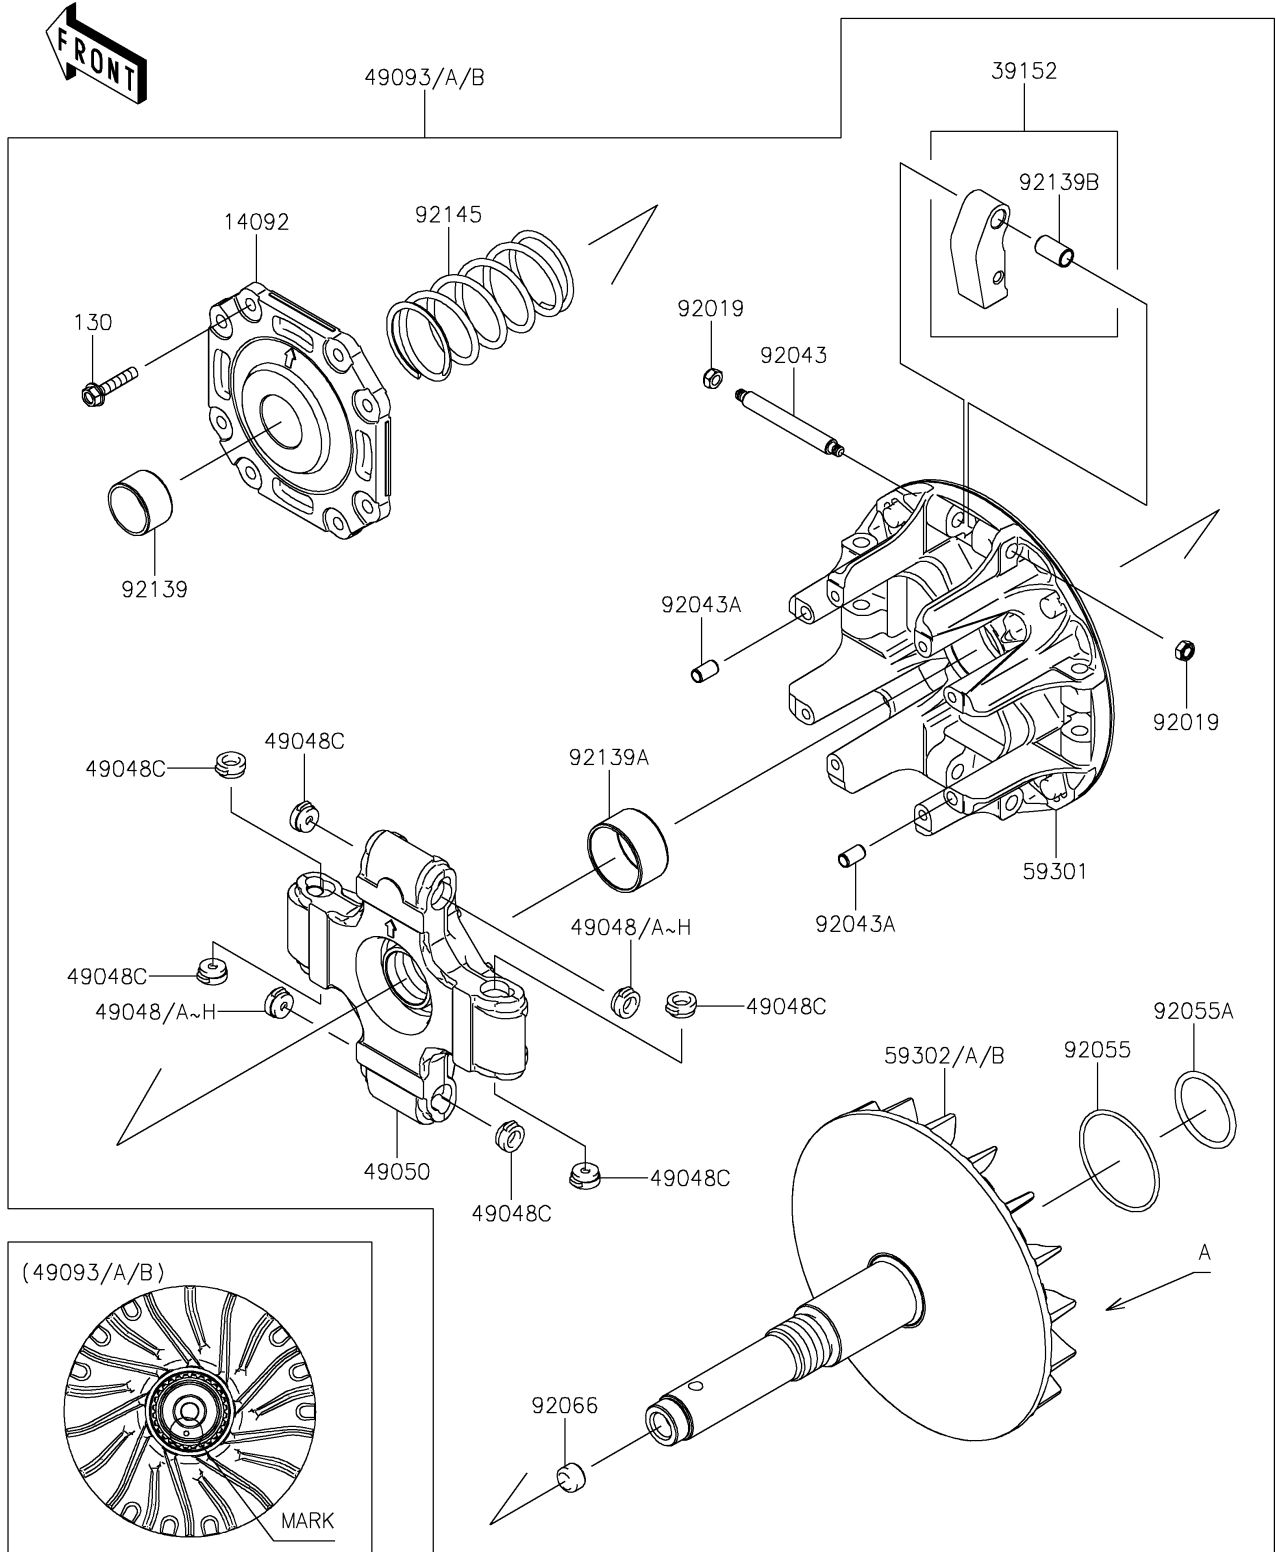

2022 MULE PRO-DXT™ EPS DIESEL FE PARTS DIAGRAM

Drive Converter

E1391

2022 MULE PRO-DXT™ EPS DIESEL FE PARTS LIST

Drive Converter

ITEM NAME	PART NUMBER	QUANTITY
COVER (Ref # 14092)	14092-1201	1
WEIGHT-RAMP (Ref # 39152)	39152-0105	12
SHOE,T=7.2 (Ref # 49048)	49048-1087	AR
SHOE,T=7.3 (Ref # 49048A)	49048-1088	AR
SHOE,T=7.4 (Ref # 49048B)	49048-1089	AR
SHOE,T=7.5 (Ref # 49048C)	49048-1090	8
SHOE,T=7.6 (Ref # 49048D)	49048-1091	AR
SHOE,T=7.7 (Ref # 49048E)	49048-1092	AR
SHOE,T=7.8 (Ref # 49048F)	49048-1093	AR
SHOE,T=7.9 (Ref # 49048G)	49048-1094	AR
SHOE,T=8.0 (Ref # 49048H)	49048-1095	AR
SPIDER (Ref # 49050)	49050-0565	1
CONVERTER-ASSY-DRIVE (Ref # 49093)	49093-0104	1
CONVERTER-ASSY-DRIVE (Ref # 49093A)	49093-0105	1
CONVERTER-ASSY-DRIVE (Ref # 49093B)	49093-0106	1
SHEAVE-MOVABLE (Ref # 59301)	59301-0025	1
SHEAVE-COMP,B MARK,WHITE (Ref # 59302)	59302-0092	1
SHEAVE-COMP,A MARK,BLUE (Ref # 59302A)	59302-0093	1
SHEAVE-COMP,C MARK,YELLOW (Ref # 59302B)	59302-0094	1
NUT,LOCK,6MM (Ref # 92019)	92019-008	8
PIN (Ref # 92043)	92043-0809	4
PIN,6.2X8X14 (Ref # 92043A)	92043-1263	2
RING-O,59.5X2.4 (Ref # 92055)	92055-0753	1
RING-O,3.5X39.7 (Ref # 92055A)	92055-0789	1
PLUG (Ref # 92066)	92066-0784	1
BUSHING (Ref # 92139)	92139-1243	1
BUSHING (Ref # 92139A)	92139-1244	1
BUSHING,9X11X19.75 (Ref # 92139B)	92139-1245	12
SPRING (Ref # 92145)	92145-1670	1

2022 MULE PRO-DXT™ EPS DIESEL FE PARTS LIST

Drive Converter

ITEM NAME	PART NUMBER	QUANTITY
BOLT-FLANGED,6X30 (Ref # 130)	130CA0630	8