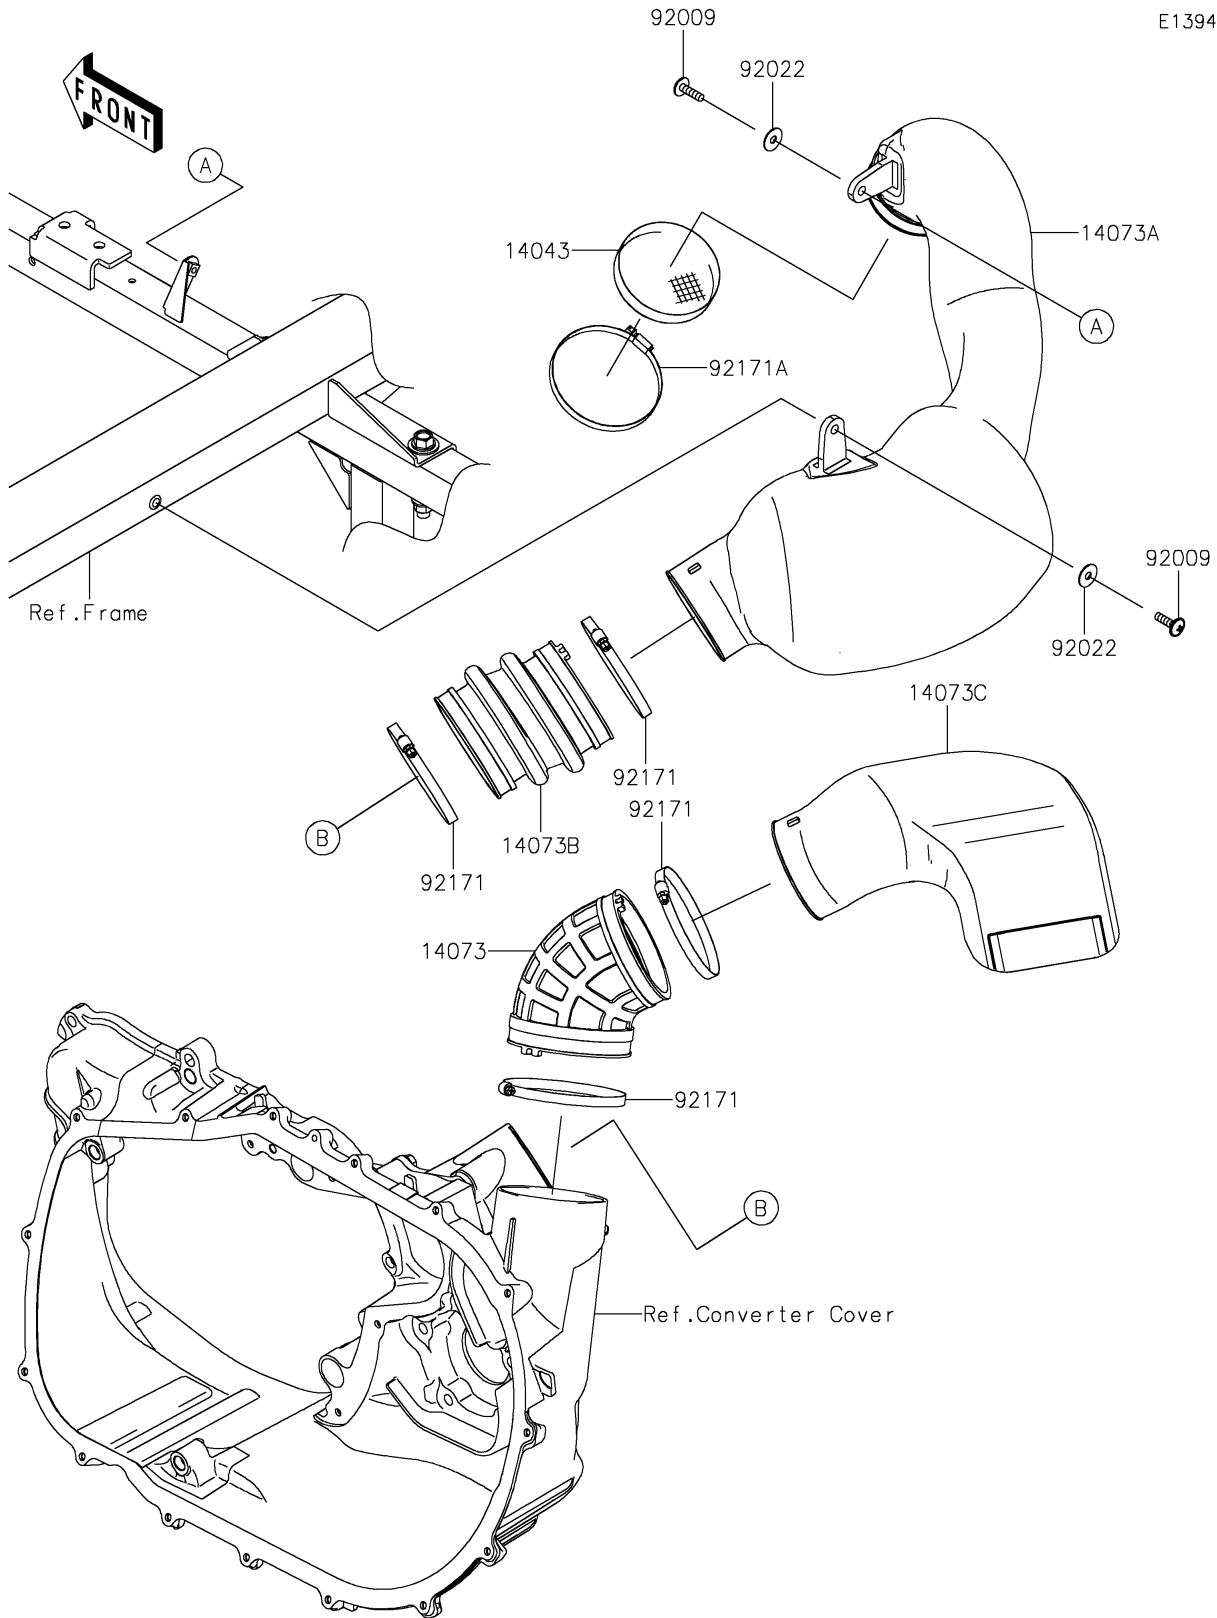

2022 MULE PRO-DXT™ EPS DIESEL FE PARTS DIAGRAM

Air Cleaner-Belt Converter

E1394

2022 MULE PRO-DXT™ EPS DIESEL FE PARTS LIST

Air Cleaner-Belt Converter

ITEM NAME	PART NUMBER	QUANTITY
FILTER (Ref # 14043)	14043-0013	1
DUCT,EXHAUST (Ref # 14073)	14073-0788	1
DUCT,INTAKE (Ref # 14073A)	14073-0789	1
DUCT,INTAKE (Ref # 14073B)	14073-0790	1
DUCT,EXHAUST (Ref # 14073C)	14073-0793	1
SCREW,6X22 (Ref # 92009)	92009-1441	2
WASHER,PLAIN,6.5X20X1 (Ref # 92022)	92022-165	2
CLAMP (Ref # 92171)	92171-1383	4
CLAMP (Ref # 92171A)	92171-3716	1