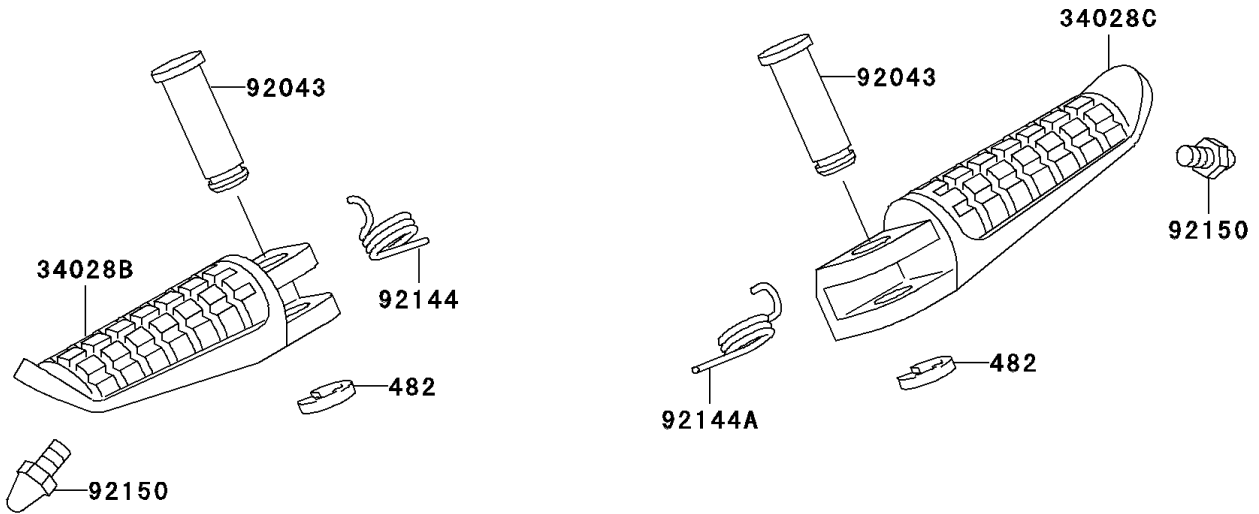

# 1994 Ninja® ZX™ -11 PARTS DIAGRAM

Footrests

F2160

# 1994 Ninja® ZX™ -11 PARTS LIST

## Footrests

ITEM NAME	PART NUMBER	QUANTITY
CIRCLIP-TYPE-E,10MM (Ref # 482)	482L0100	2
CIRCLIP-TYPE-E,5MM (Ref # 482A)	482L5000	2
STEP,RR,LH (Ref # 34028)	34028-1191	1
STEP,RR,RH (Ref # 34028A)	34028-1192	1
STEP,FR,LH (Ref # 34028B)	34028-1334	1
STEP,FR,RH (Ref # 34028C)	34028-1335	1
WASHER,STEP,RR (Ref # 92022)	92022-1507	2
COLLAR,STEP (Ref # 92027)	92027-1732	2
PIN,12X42.5 (Ref # 92043)	92043-1145	2
PIN,6X38.5 (Ref # 92043A)	92043-1328	2
SPRING,STEP,RR (Ref # 92081)	92081-1612	2
SPRING,STEP RETURN,LH (Ref # 92144)	92144-1567	1
SPRING,STEP RETURN (Ref # 92144A)	92144-1568	1
BOLT,BANK SENSOR (Ref # 92150)	92150-1114	2