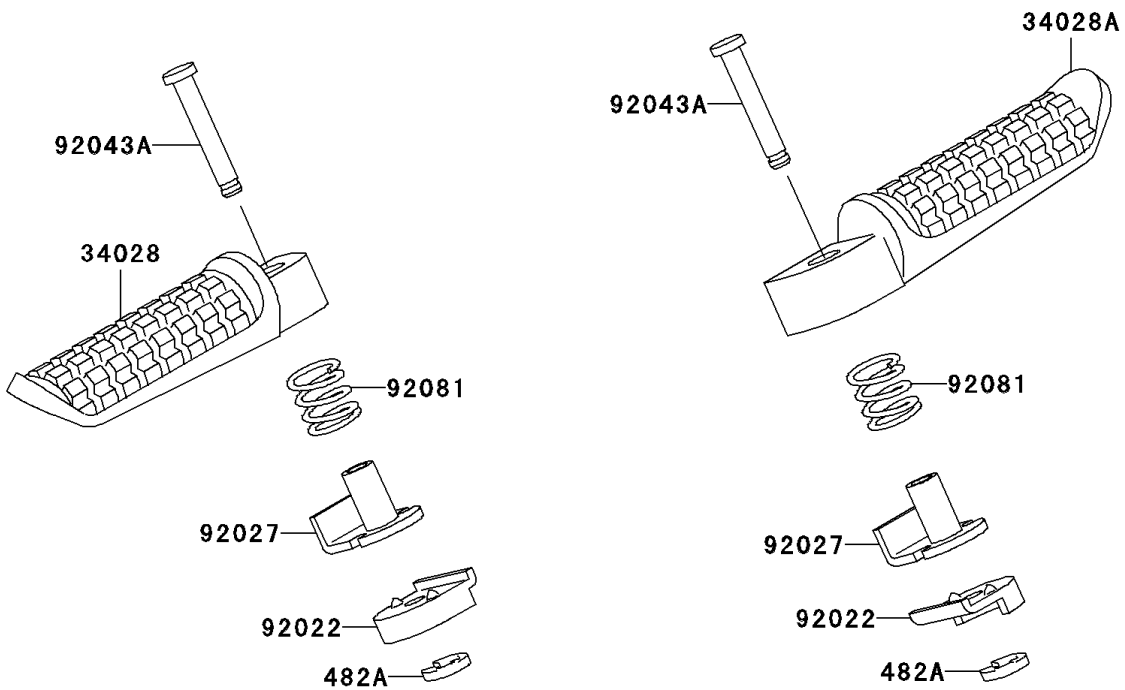

# 1994 Ninja® ZX™ -11 PARTS DIAGRAM

Footrests

F2160

# 1994 Ninja® ZX™ -11 PARTS LIST

## Footrests

ITEM NAME	PART NUMBER	QUANTITY
CIRCLIP-TYPE-E,10MM (Ref # 482)	482L0100	2
CIRCLIP-TYPE-E,5MM (Ref # 482A)	482L5000	2
STEP,RR,LH (Ref # 34028)	34028-1191	1
STEP,RR,RH (Ref # 34028A)	34028-1192	1
STEP,FR,LH (Ref # 34028B)	34028-1334	1
STEP,FR,RH (Ref # 34028C)	34028-1335	1
WASHER,STEP,RR (Ref # 92022)	92022-1507	2
COLLAR,STEP (Ref # 92027)	92027-1732	2
PIN,12X42.5 (Ref # 92043)	92043-1145	2
PIN,6X38.5 (Ref # 92043A)	92043-1328	2
SPRING,STEP,RR (Ref # 92081)	92081-1612	2
SPRING,STEP RETURN,LH (Ref # 92144)	92144-1567	1
SPRING,STEP RETURN (Ref # 92144A)	92144-1568	1
BOLT,BANK SENSOR (Ref # 92150)	92150-1114	2