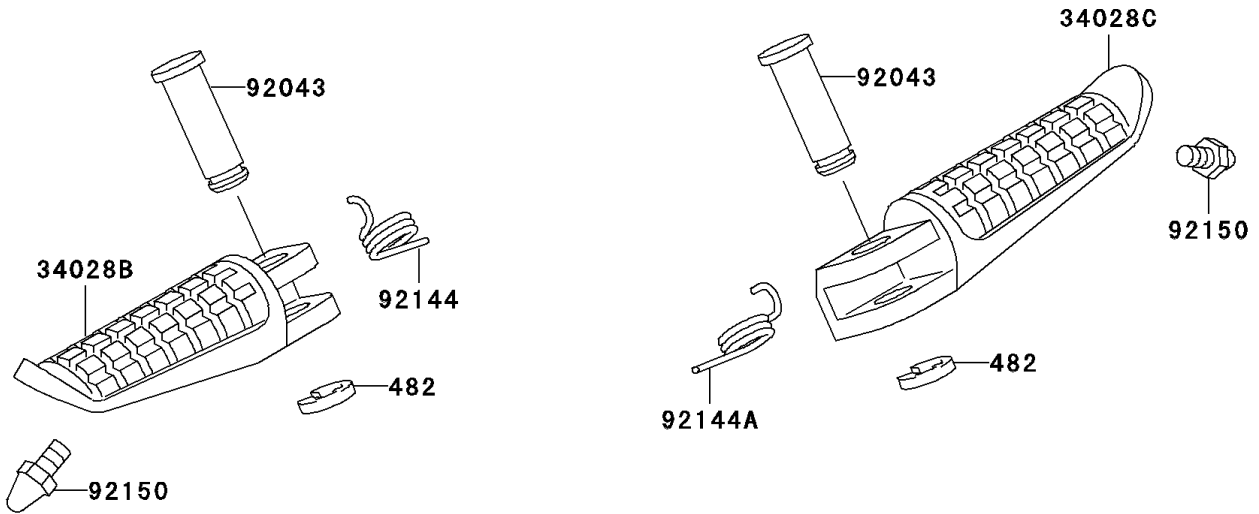

1995 Ninja® ZX™ -11 PARTS DIAGRAM

Footrests

F2160

1995 Ninja® ZX™ -11 PARTS LIST

Footrests

ITEM NAME	PART NUMBER	QUANTITY
CIRCLIP-TYPE-E,10MM (Ref # 482)	482L0100	2
CIRCLIP-TYPE-E,5MM (Ref # 482A)	482L5000	2
STEP,RR,LH (Ref # 34028)	34028-1191	1
STEP,RR,RH (Ref # 34028A)	34028-1192	1
STEP,FR,LH (Ref # 34028B)	34028-1334	1
STEP,FR,RH (Ref # 34028C)	34028-1335	1
WASHER,STEP,RR (Ref # 92022)	92022-1507	2
COLLAR,STEP (Ref # 92027)	92027-1732	2
PIN,12X42.5 (Ref # 92043)	92043-1145	2
PIN,6X38.5 (Ref # 92043A)	92043-1328	2
SPRING,STEP,RR (Ref # 92081)	92081-1612	2
SPRING,STEP RETURN,LH (Ref # 92144)	92144-1567	1
SPRING,STEP RETURN (Ref # 92144A)	92144-1568	1
BOLT,BANK SENSOR (Ref # 92150)	92150-1114	2