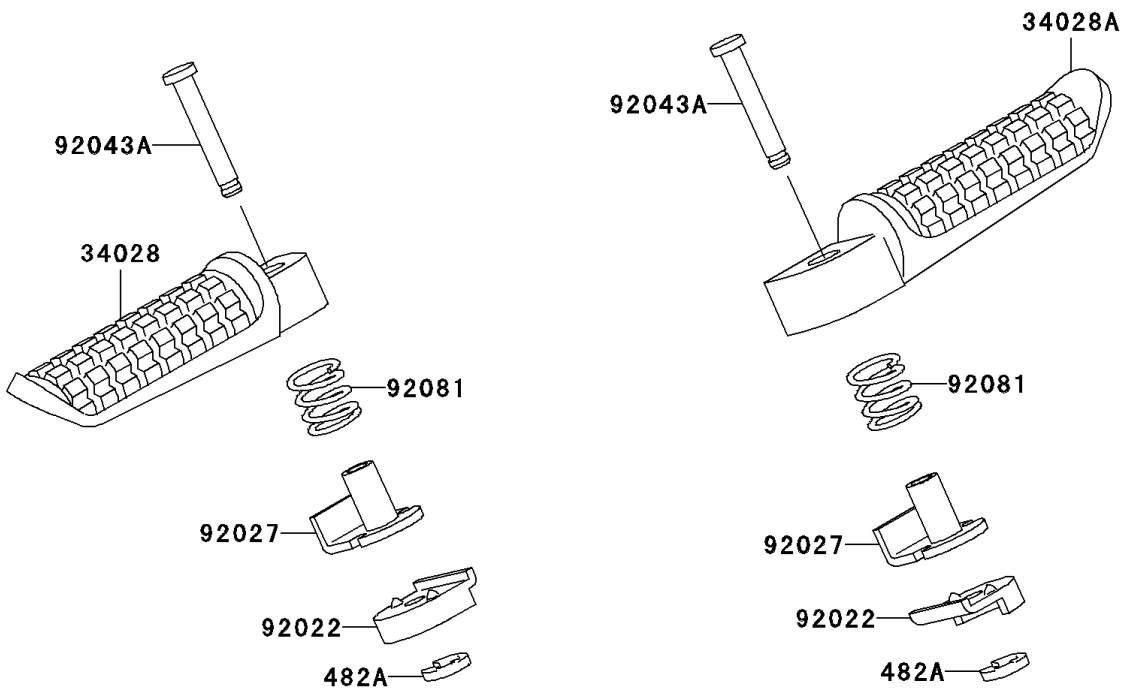

1995 Ninja® ZX™ -11 PARTS DIAGRAM

Footrests

F2160

1995 Ninja® ZX™ -11 PARTS LIST

Footrests

ITEM NAME	PART NUMBER	QUANTITY
CIRCLIP-TYPE-E,10MM (Ref # 482)	482L0100	2
CIRCLIP-TYPE-E,5MM (Ref # 482A)	482L5000	2
STEP,RR,LH (Ref # 34028)	34028-1191	1
STEP,RR,RH (Ref # 34028A)	34028-1192	1
STEP,FR,LH (Ref # 34028B)	34028-1334	1
STEP,FR,RH (Ref # 34028C)	34028-1335	1
WASHER,STEP,RR (Ref # 92022)	92022-1507	2
COLLAR,STEP (Ref # 92027)	92027-1732	2
PIN,12X42.5 (Ref # 92043)	92043-1145	2
PIN,6X38.5 (Ref # 92043A)	92043-1328	2
SPRING,STEP,RR (Ref # 92081)	92081-1612	2
SPRING,STEP RETURN,LH (Ref # 92144)	92144-1567	1
SPRING,STEP RETURN (Ref # 92144A)	92144-1568	1
BOLT,BANK SENSOR (Ref # 92150)	92150-1114	2