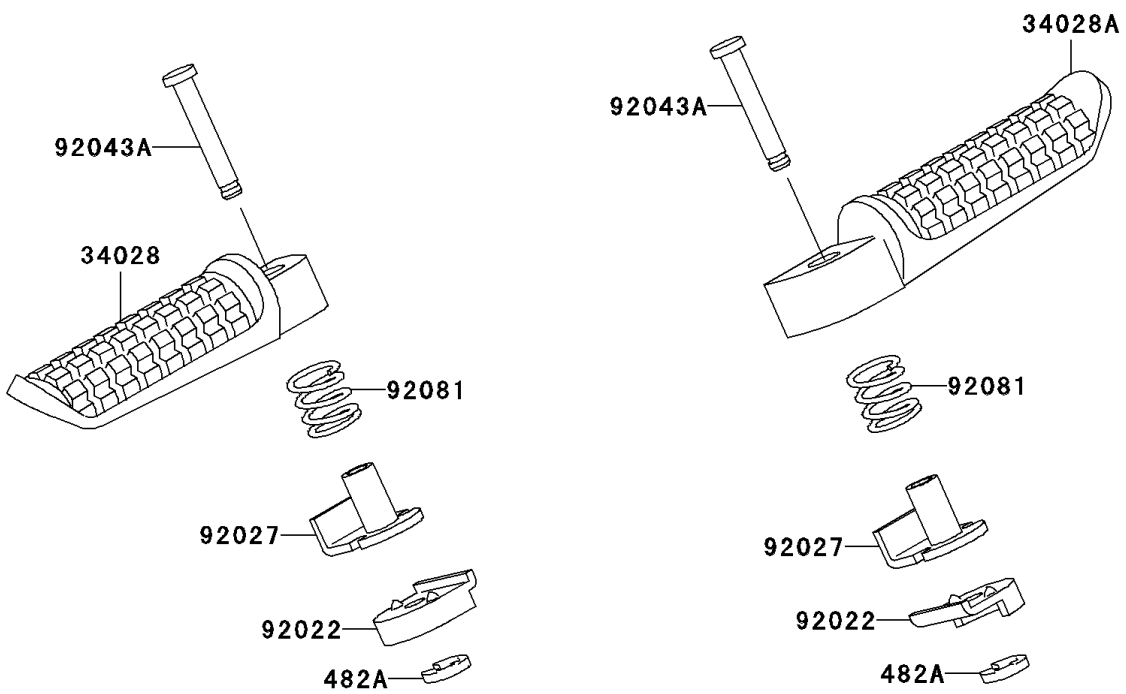

1995 Ninja® ZX™ -11 PARTS DIAGRAM

Footrests

F2160

1995 Ninja® ZX™ -11 PARTS LIST

Footrests

ITEM NAME	PART NUMBER	QUANTITY
CIRCLIP-TYPE-E,10MM (Ref # 482)	482L0100	2
CIRCLIP-TYPE-E,5MM (Ref # 482A)	482L5000	2
STEP,RR,LH (Ref # 34028)	34028-1191	1
STEP,RR,RH (Ref # 34028A)	34028-1192	1
STEP,FR,LH (Ref # 34028B)	34028-1334	1
STEP,FR,RH (Ref # 34028C)	34028-1335	1
WASHER,STEP,RR (Ref # 92022)	92022-1507	2
COLLAR,STEP (Ref # 92027)	92027-1732	2
PIN,12X42.5 (Ref # 92043)	92043-1145	2
PIN,6X38.5 (Ref # 92043A)	92043-1328	2
SPRING,STEP,RR (Ref # 92081)	92081-1612	2
SPRING,STEP RETURN,LH (Ref # 92144)	92144-1567	1
SPRING,STEP RETURN (Ref # 92144A)	92144-1568	1
BOLT,BANK SENSOR (Ref # 92150)	92150-1114	2