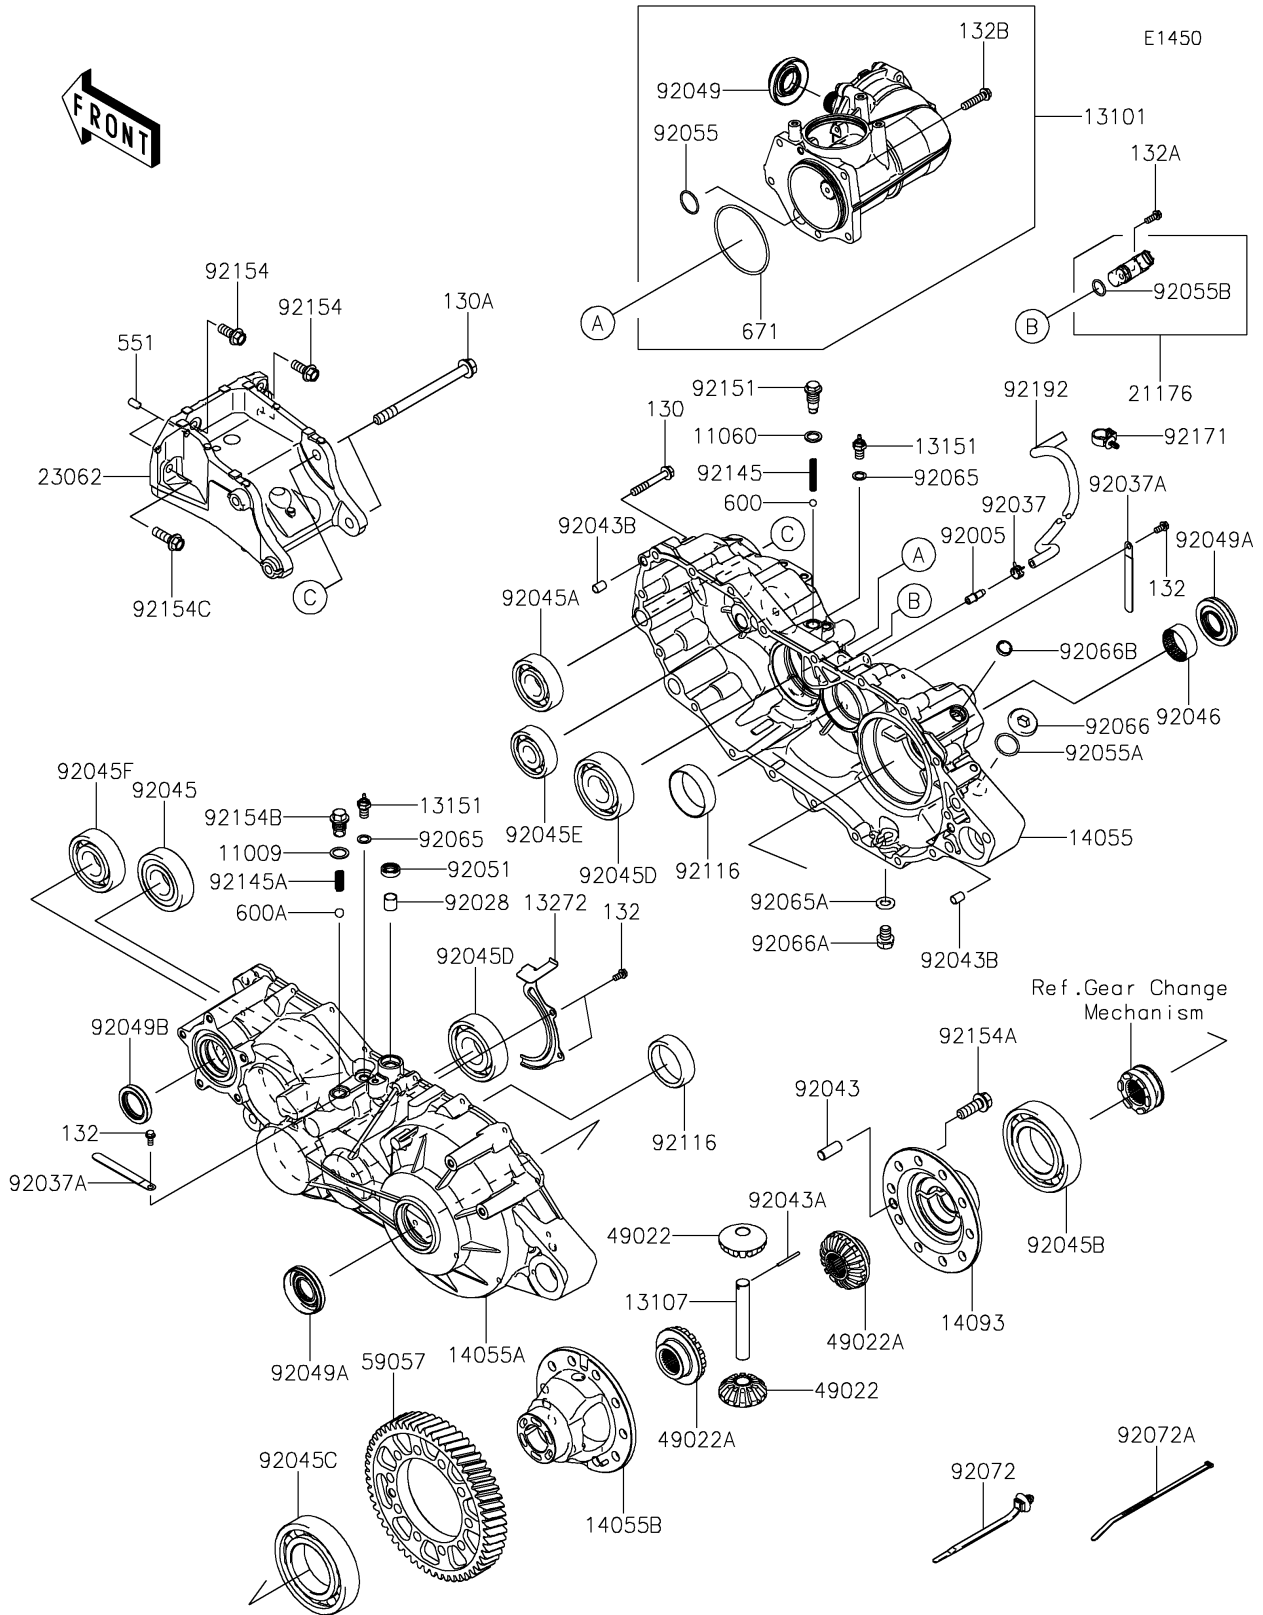

2022 MULE PRO-DXT™ EPS DIESEL FE PARTS DIAGRAM

Gear Box

2022 MULE PRO-DXT™ EPS DIESEL FE PARTS LIST

Gear Box

ITEM NAME	PART NUMBER	QUANTITY
GASKET,15.5X22X1 (Ref # 11009)	11009-1008	1
GASKET,14X20X2 (Ref # 11060)	11060-1287	1
GEAR-ASSY,PARTICULAR (Ref # 13101)	13101-0636	1
SHAFT (Ref # 13107)	13107-0793	1
SWITCH-COMP,NEUTRAL (Ref # 13151)	13151-1080	2
PLATE (Ref # 13272)	13272-1624	1
CASE-GEAR,RH (Ref # 14055)	14055-0607	1
CASE-GEAR,LH (Ref # 14055A)	14055-0608	1
CASE-GEAR,DIFF (Ref # 14055B)	14055-0614	1
COVER,DIFF (Ref # 14093)	14093-0048	1
SENSOR,ROTATION (Ref # 21176)	21176-0767	1
BRACKET-COMP (Ref # 23062)	23062-0855	1
GEAR-BEVEL,PINION,12T (Ref # 49022)	49022-0585	2
GEAR-BEVEL,OUTPUT,16T (Ref # 49022A)	49022-0589	2
GEAR-HELICAL,55T (Ref # 59057)	59057-0012	1
FITTING,BREATHER (Ref # 92005)	92005-1127	1
BUSHING (Ref # 92028)	92028-1347	1
CLAMP,TUBE (Ref # 92037)	92037-1505	1
CLAMP (Ref # 92037A)	92037-1993	2
PIN,DOWEL,12X30 (Ref # 92043)	92043-0789	1
PIN,DOWEL (Ref # 92043A)	92043-0806	1
PIN,DOWEL,10X14 (Ref # 92043B)	92043-1037	2
BEARING-BALL,63/32 (Ref # 92045)	92045-0764	1
BEARING-BALL,63/28 (Ref # 92045A)	92045-0765	1
BEARING-BALL,6212 (Ref # 92045B)	92045-0766	1
BEARING-BALL,6213 (Ref # 92045C)	92045-0767	1
BEARING-BALL,6307C3 (Ref # 92045D)	92045-0768	2
BEARING-BALL,B22-19C3 UR (Ref # 92045E)	92045-0769	1
BEARING-BALL,63/32C3 (Ref # 92045F)	92045-1364	1