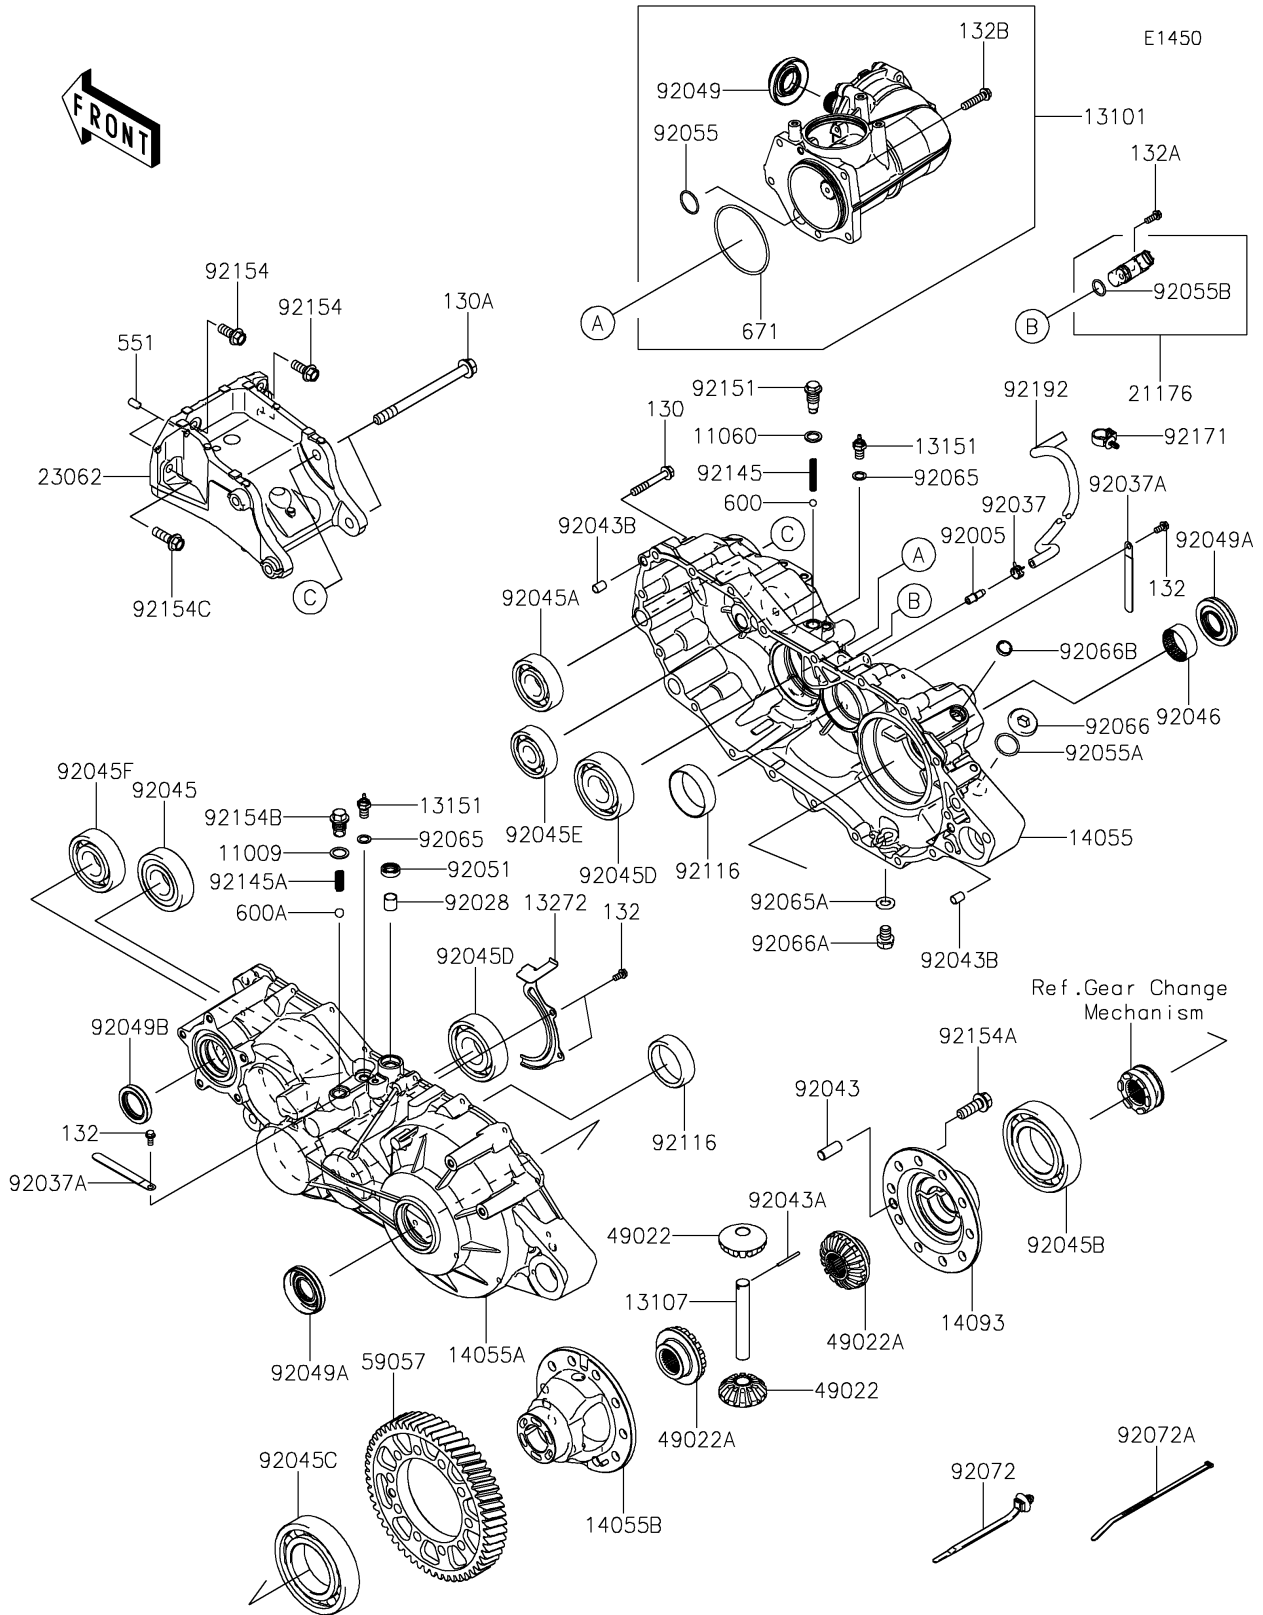

2024 MULE PRO-DXT™ FE DIESEL EPS PARTS DIAGRAM

Gear Box

2024 MULE PRO-DXT™ FE DIESEL EPS PARTS LIST

Gear Box

ITEM NAME	PART NUMBER	QUANTITY
GASKET,15.5X22X1 (Ref # 11009)	11009-1008	1
GASKET,14X20X2 (Ref # 11060)	11060-1287	1
GEAR-ASSY,PARTICULAR (Ref # 13101)	13101-0636	1
SHAFT (Ref # 13107)	13107-0793	1
SWITCH-COMP,NEUTRAL (Ref # 13151)	13151-1080	2
PLATE (Ref # 13272)	13272-1624	1
CASE-GEAR,RH (Ref # 14055)	14055-0607	1
CASE-GEAR,LH (Ref # 14055A)	14055-0608	1
CASE-GEAR,DIFF (Ref # 14055B)	14055-0614	1
COVER,DIFF (Ref # 14093)	14093-0048	1
SENSOR,ROTATION (Ref # 21176)	21176-0767	1
BRACKET-COMP (Ref # 23062)	23062-0855	1
GEAR-BEVEL,PINION,12T (Ref # 49022)	49022-0585	2
GEAR-BEVEL,OUTPUT,16T (Ref # 49022A)	49022-0589	2
GEAR-HELICAL,55T (Ref # 59057)	59057-0012	1
FITTING,BREATHER (Ref # 92005)	92005-1127	1
BUSHING (Ref # 92028)	92028-1347	1
CLAMP,TUBE (Ref # 92037)	92037-1505	1
CLAMP (Ref # 92037A)	92037-1993	2
PIN,DOWEL,12X30 (Ref # 92043)	92043-0789	1
PIN,DOWEL (Ref # 92043A)	92043-0806	1
PIN,DOWEL,10X14 (Ref # 92043B)	92043-1037	2
BEARING-BALL,63/32 (Ref # 92045)	92045-0764	1
BEARING-BALL,63/28 (Ref # 92045A)	92045-0765	1
BEARING-BALL,6212 (Ref # 92045B)	92045-0766	1
BEARING-BALL,6213 (Ref # 92045C)	92045-0767	1
BEARING-BALL,6307C3 (Ref # 92045D)	92045-0768	2
BEARING-BALL,B22-19C3 UR (Ref # 92045E)	92045-0769	1
BEARING-BALL,63/32C3 (Ref # 92045F)	92045-1364	1