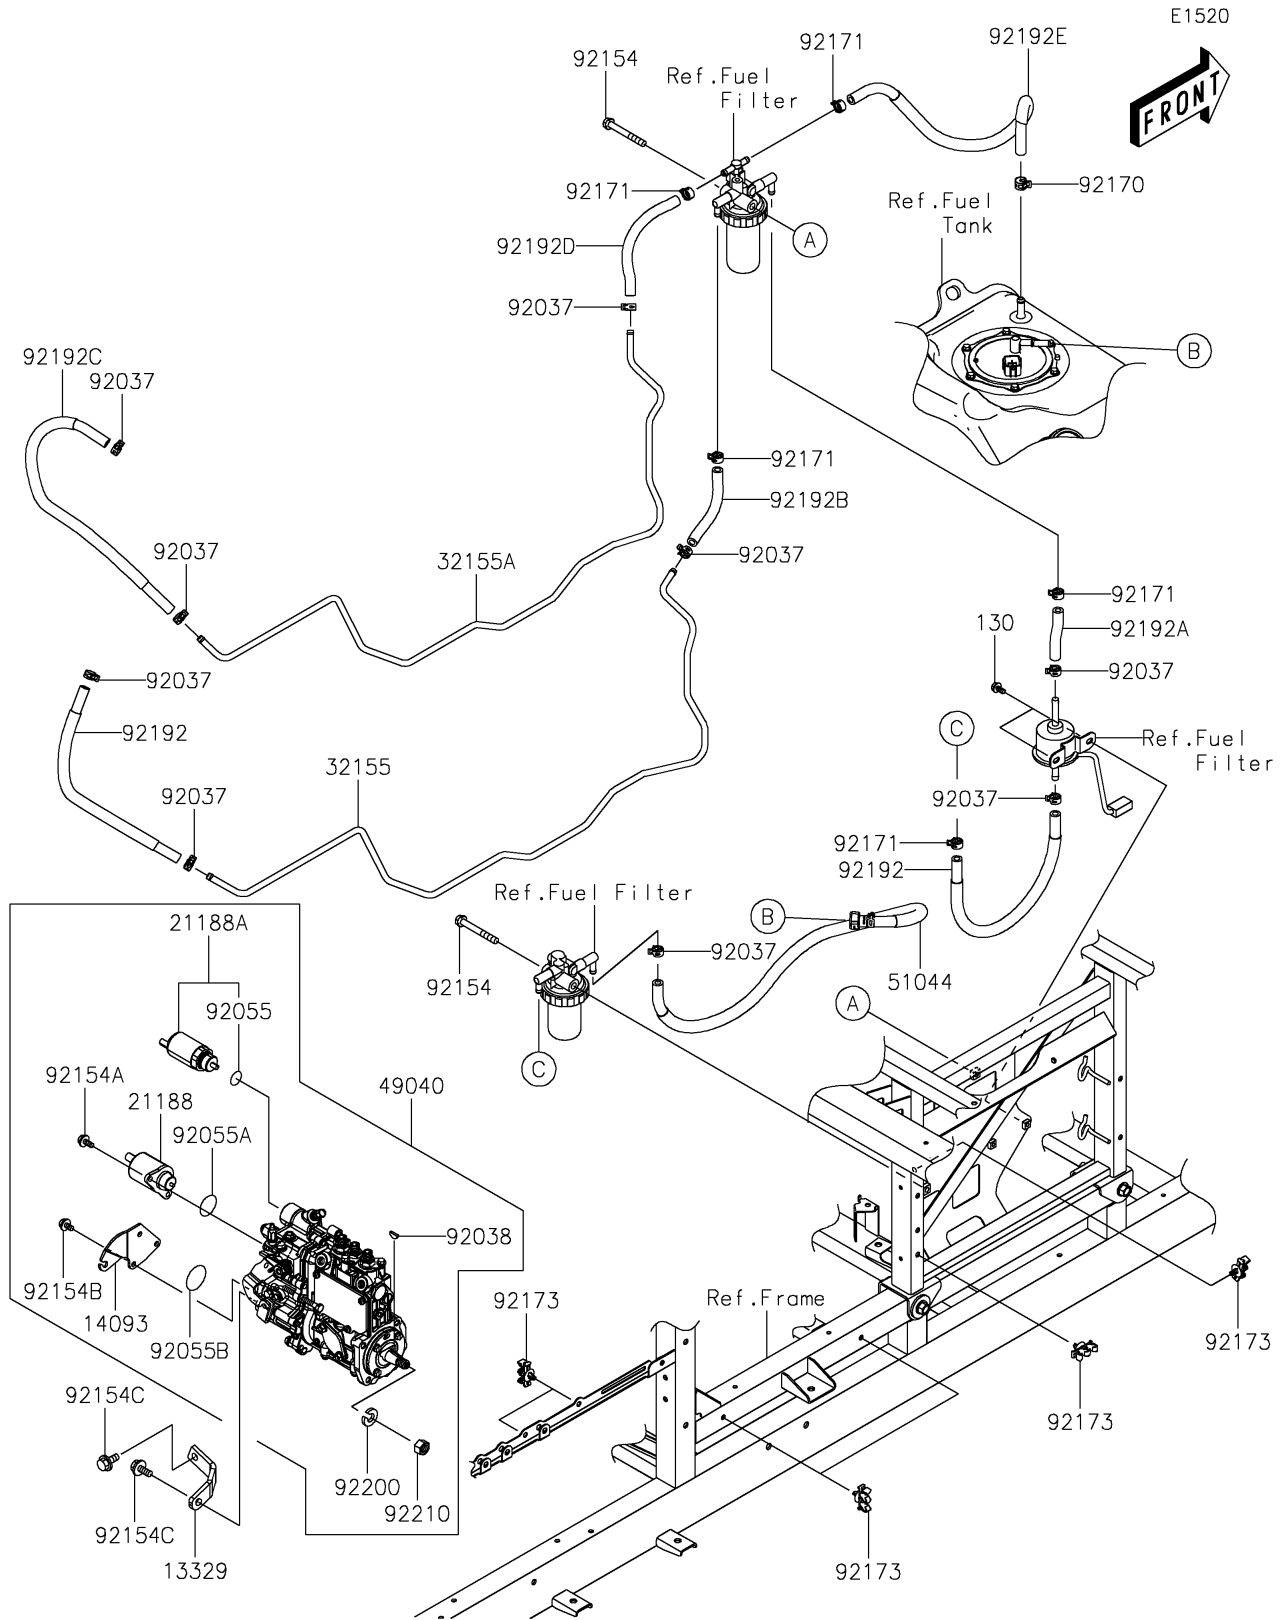

2022 MULE PRO-DXT™ EPS DIESEL FE PARTS DIAGRAM

Fuel Pump

2022 MULE PRO-DXT™ EPS DIESEL FE PARTS LIST

Fuel Pump

ITEM NAME	PART NUMBER	QUANTITY
SUPPORT (Ref # 13329)	13329-0001	1
COVER,GOVERNOR CASE (Ref # 14093)	14093-0448	1
SOLENOID,STOP (Ref # 21188)	21188-0013	1
SOLENOID,POWER CONTROL (Ref # 21188A)	21188-0022	1
PIPE,FEED (Ref # 32155)	32155-2047	1
PIPE,RETURN (Ref # 32155A)	32155-2048	1
PUMP-FUEL,INJECTION (Ref # 49040)	49040-0796	1
TUBE-ASSY (Ref # 51044)	51044-0785	1
CLAMP,HOSE CLIP (Ref # 92037)	92037-1181	9
KEY,WOODRUFF (Ref # 92038)	92038-0008	1
RING-O (Ref # 92055)	92055-0859	1
RING-O (Ref # 92055A)	92055-0860	1
RING-O (Ref # 92055B)	92055-0861	1
BOLT,FLANGED,8X63 (Ref # 92154)	92154-1940	2
BOLT,FLANGED,6X14 (Ref # 92154A)	92154-1997	2
BOLT,FLANGED,6X10 (Ref # 92154B)	92154-2068	3
BOLT,FLANGED,8X16 (Ref # 92154C)	92154-2071	2
CLAMP (Ref # 92170)	92170-1938	1
CLAMP (Ref # 92171)	92171-0515	5
CLAMP (Ref # 92173)	92173-1467	6
TUBE,7.5X13.5X390 (Ref # 92192)	92192-1476	2
TUBE,PUMP-FILTER (Ref # 92192A)	92192-1477	1
TUBE,FILER-ENGINE(FILTER SIDE) (Ref # 92192B)	92192-1478	1
TUBE,ENGINE-FILER(ENGINE SIDE) (Ref # 92192C)	92192-1479	1
TUBE,ENGINE-FILER(FILTER SIDE) (Ref # 92192D)	92192-1480	1
TUBE,FILTER-TANK (Ref # 92192E)	92192-1481	1
WASHER,SPRING (Ref # 92200)	92200-1810	1
NUT,12MM (Ref # 92210)	92210-1486	1
BOLT-FLANGED,6X12 (Ref # 130)	130BA0612	2