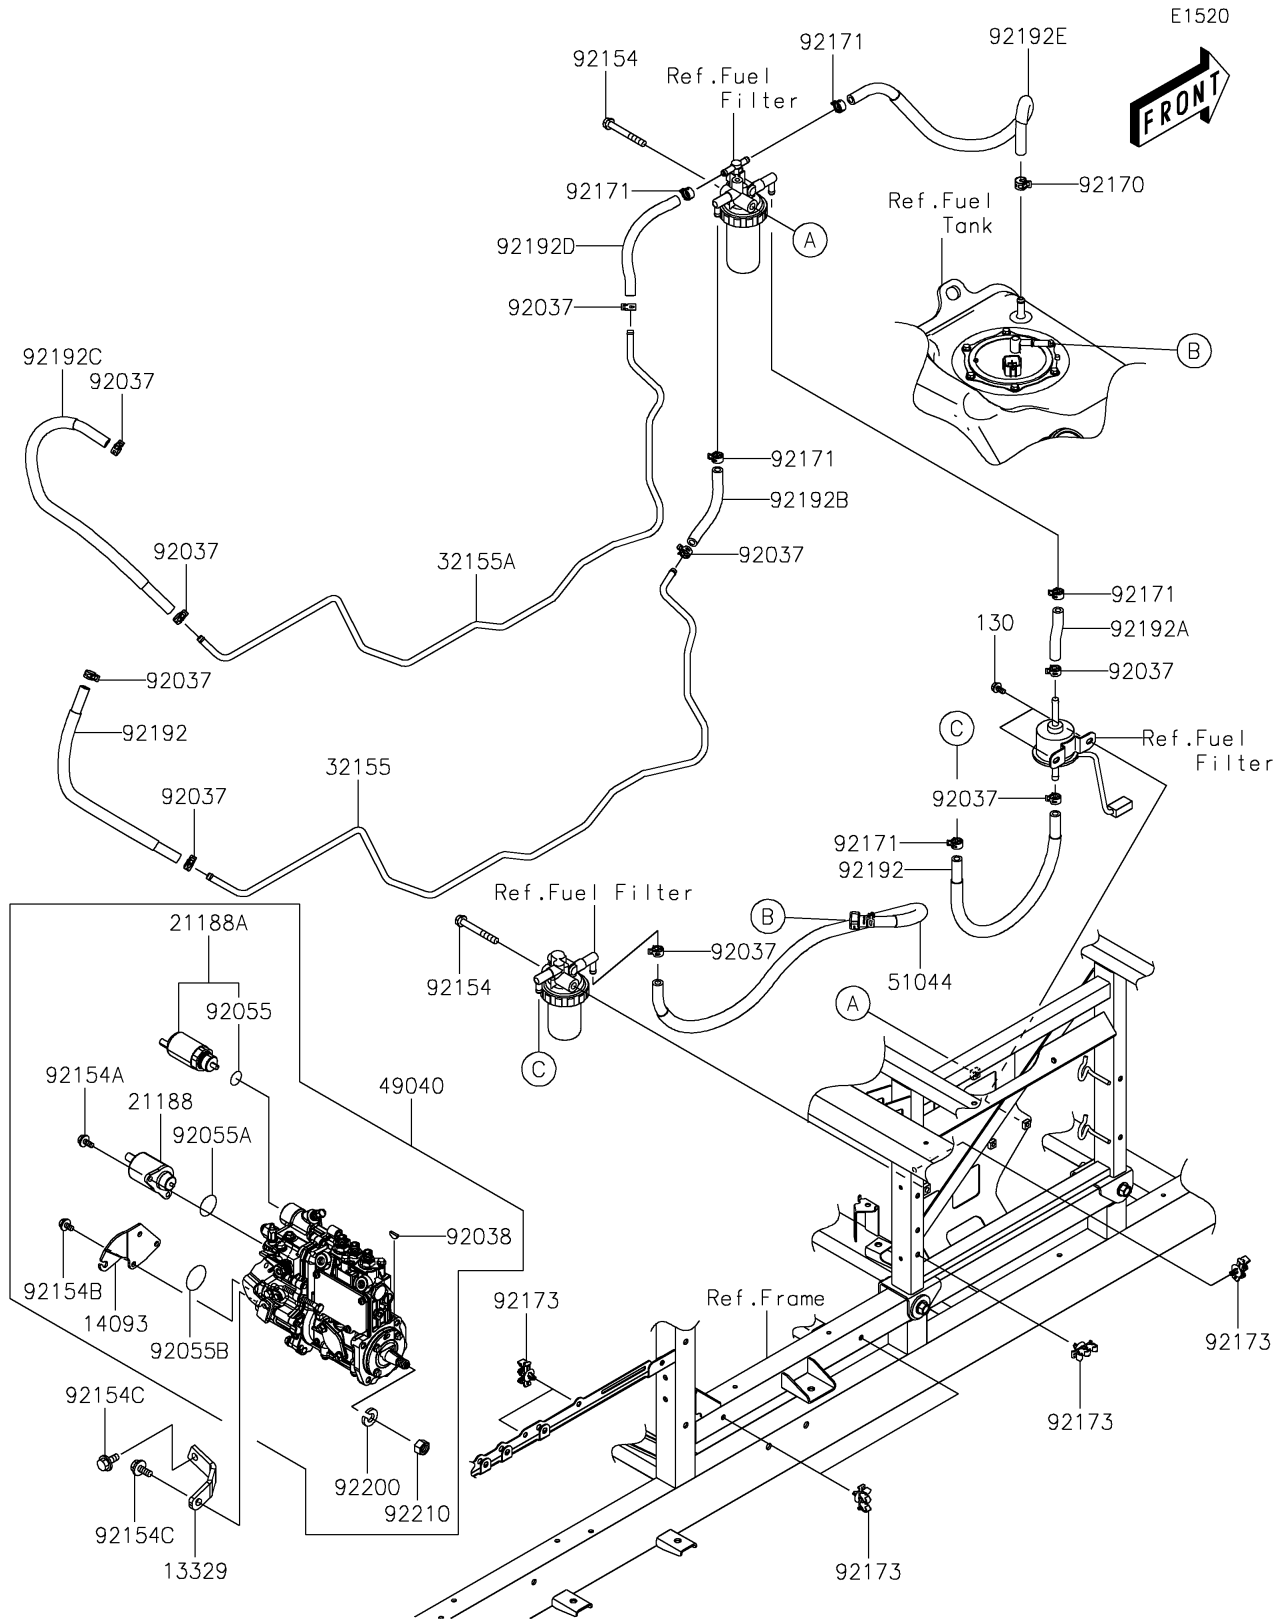

# 2024 MULE PRO-DXT™ FE DIESEL EPS PARTS DIAGRAM

## Fuel Pump

## 2024 MULE PRO-DXT™ FE DIESEL EPS PARTS LIST

### Fuel Pump

ITEM NAME	PART NUMBER	QUANTITY
SUPPORT (Ref # 13329)	13329-0001	1
COVER,GOVERNOR CASE (Ref # 14093)	14093-0448	1
SOLENOID,STOP (Ref # 21188)	21188-0013	1
SOLENOID,POWER CONTROL (Ref # 21188A)	21188-0022	1
PIPE,FEED (Ref # 32155)	32155-2047	1
PIPE,RETURN (Ref # 32155A)	32155-2048	1
PUMP-FUEL,INJECTION (Ref # 49040)	49040-0796	1
TUBE-ASSY (Ref # 51044)	51044-0785	1
CLAMP,HOSE CLIP (Ref # 92037)	92037-1181	9
KEY,WOODRUFF (Ref # 92038)	92038-0008	1
RING-O (Ref # 92055)	92055-0859	1
RING-O (Ref # 92055A)	92055-0860	1
RING-O (Ref # 92055B)	92055-0861	1
BOLT,FLANGED,8X63 (Ref # 92154)	92154-1940	2
BOLT,FLANGED,6X14 (Ref # 92154A)	92154-1997	2
BOLT,FLANGED,6X10 (Ref # 92154B)	92154-2068	3
BOLT,FLANGED,8X16 (Ref # 92154C)	92154-2071	2
CLAMP (Ref # 92170)	92170-1938	1
CLAMP (Ref # 92171)	92171-0515	5
CLAMP (Ref # 92173)	92173-1467	6
TUBE,7.5X13.5X390 (Ref # 92192)	92192-1476	2
TUBE,PUMP-FILTER (Ref # 92192A)	92192-1477	1
TUBE,FILER-ENGINE(FILTER SIDE) (Ref # 92192B)	92192-1478	1
TUBE,ENGINE-FILER(ENGINE SIDE) (Ref # 92192C)	92192-1479	1
TUBE,ENGINE-FILER(FILTER SIDE) (Ref # 92192D)	92192-1480	1
TUBE,FILTER-TANK (Ref # 92192E)	92192-1481	1
WASHER,SPRING (Ref # 92200)	92200-1810	1
NUT,12MM (Ref # 92210)	92210-1486	1
BOLT-FLANGED,6X12 (Ref # 130)	130BA0612	2