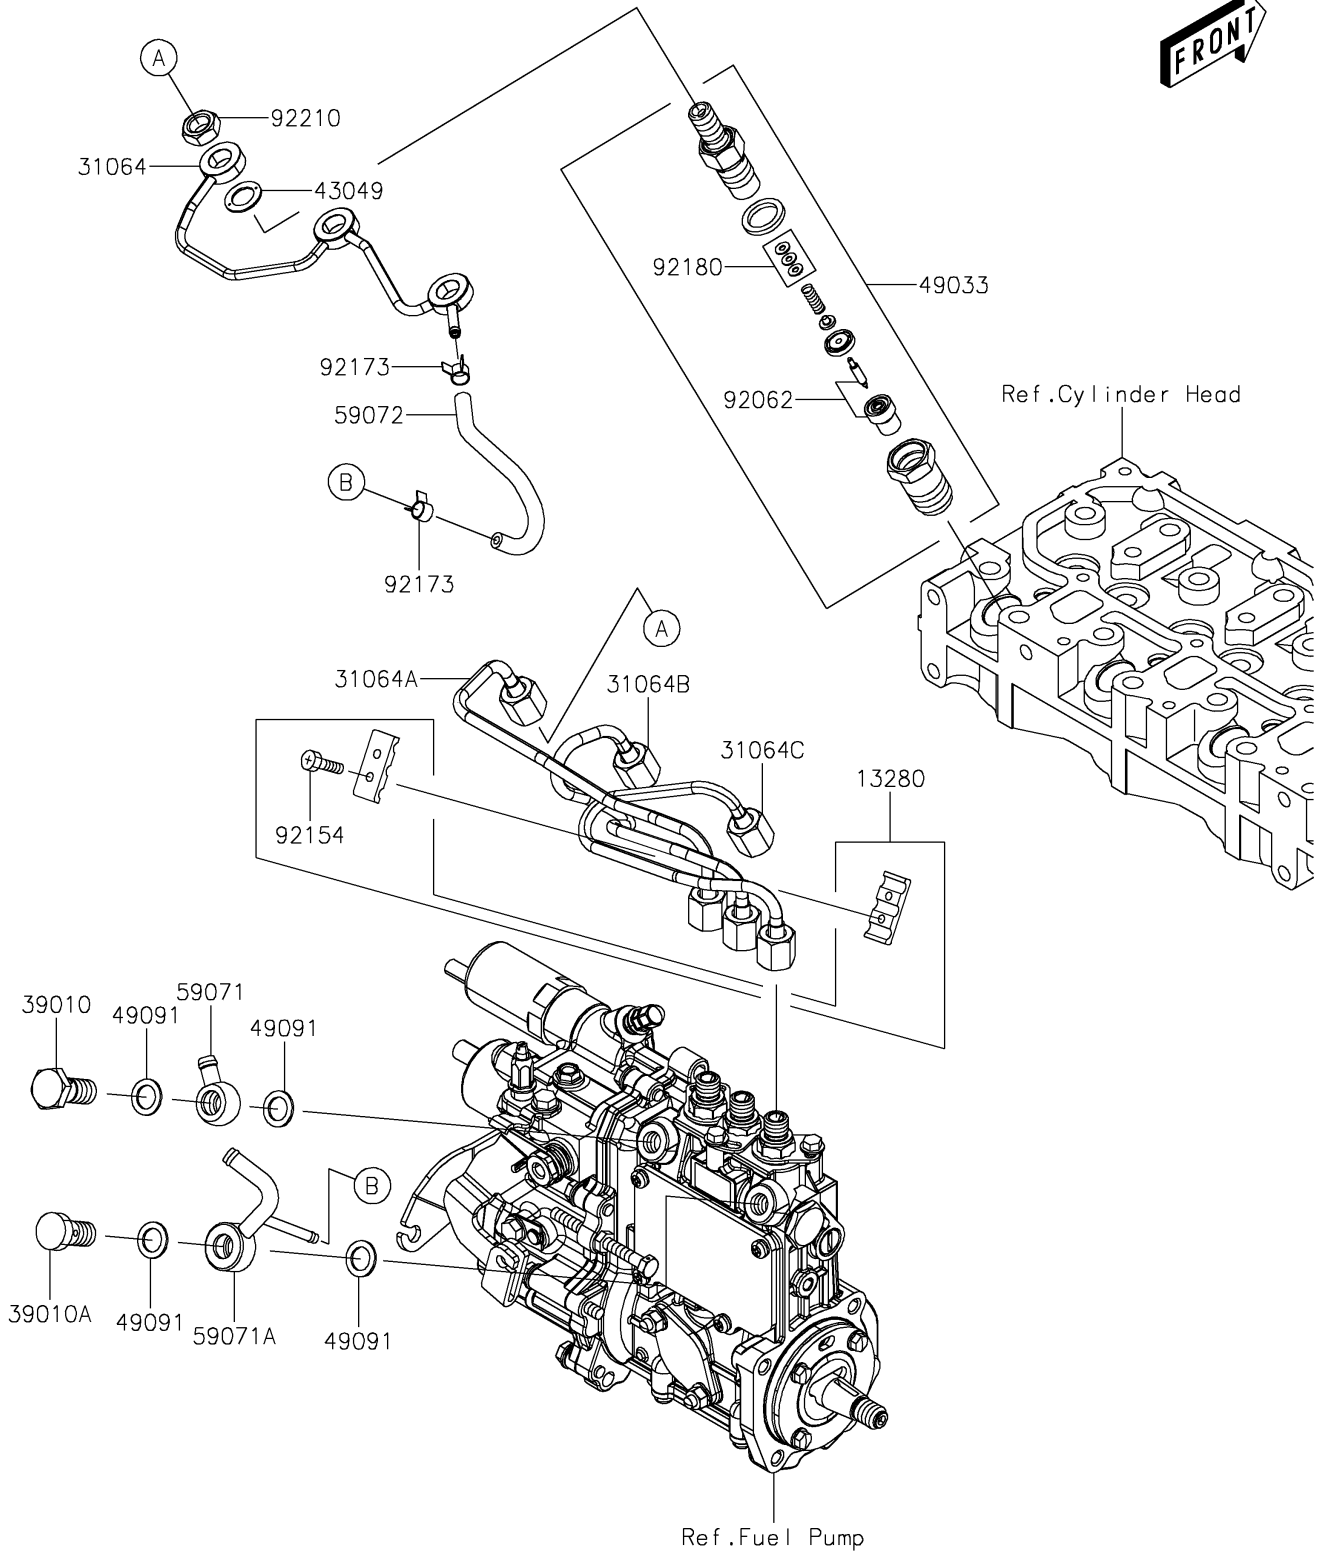

2022 MULE PRO-DXT™ EPS DIESEL FE PARTS DIAGRAM

Fuel Injection

E1530

2022 MULE PRO-DXT™ EPS DIESEL FE PARTS LIST

Fuel Injection

ITEM NAME	PART NUMBER	QUANTITY
-----------	-------------	----------