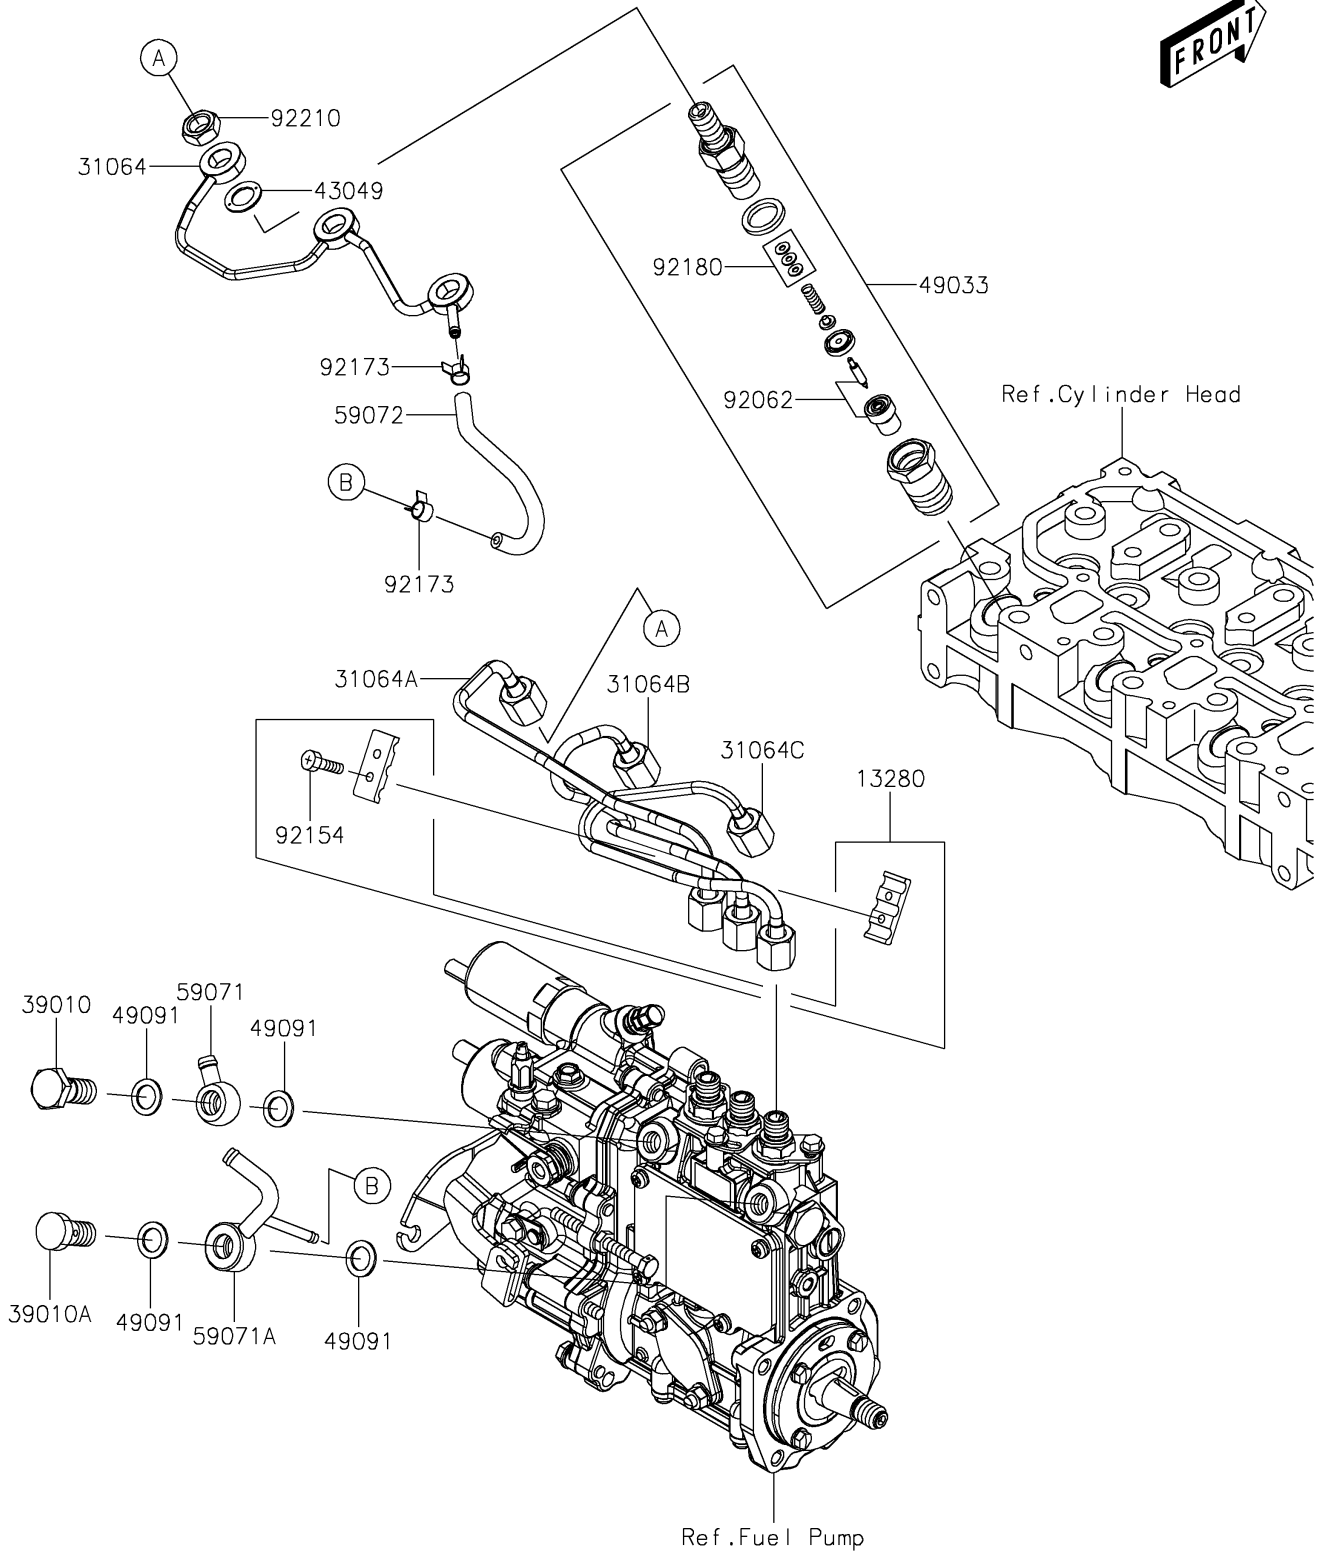

# 2023 MULE PRO-DXT™ EPS DIESEL FE PARTS DIAGRAM

Fuel Injection

E1530

# 2023 MULE PRO-DXT™ EPS DIESEL FE PARTS LIST

Fuel Injection

ITEM NAME	PART NUMBER	QUANTITY
-----------	-------------	----------