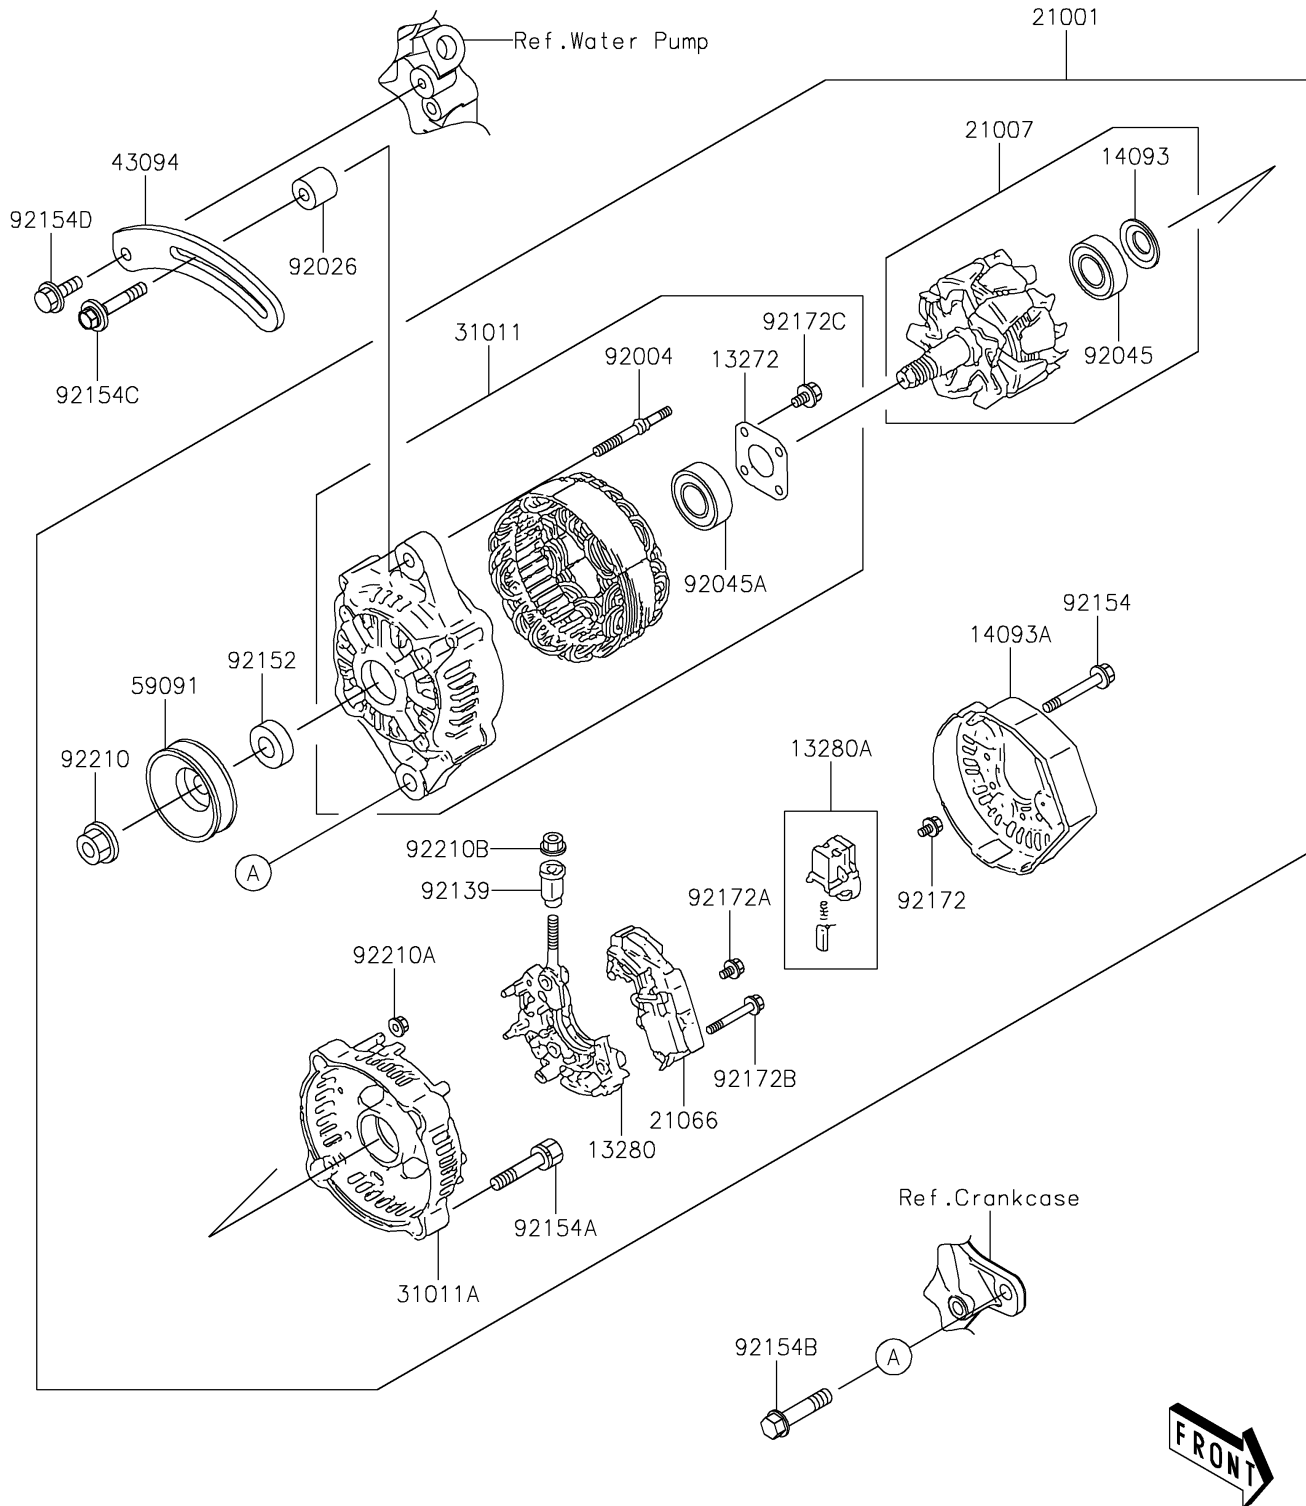

2022 MULE PRO-DXT™ EPS DIESEL FE PARTS DIAGRAM

Generator

E1810

2022 MULE PRO-DXT™ EPS DIESEL FE PARTS LIST

Generator

ITEM NAME	PART NUMBER	QUANTITY
PLATE,RETAINER (Ref # 13272)	13272-2135	1
HOLDER (Ref # 13280)	13280-0864	1
HOLDER,BRUSH (Ref # 13280A)	13280-0865	1
COVER (Ref # 14093)	14093-0450	1
COVER (Ref # 14093A)	14093-0451	1
GENERATOR (Ref # 21001)	21001-0613	1
ROTOR (Ref # 21007)	21007-0637	1
REGULATOR-VOLTAGE (Ref # 21066)	21066-0749	1
FRAME (Ref # 31011)	31011-0027	1
FRAME (Ref # 31011A)	31011-0028	1
ADJUSTER (Ref # 43094)	43094-0007	1
PULLEY (Ref # 59091)	59091-0015	1
STUD (Ref # 92004)	92004-0751	2
SPACER (Ref # 92026)	92026-0821	1
BEARING-BALL (Ref # 92045)	92045-0812	1
BEARING-BALL (Ref # 92045A)	92045-0816	1
BUSHING (Ref # 92139)	92139-0861	1
COLLAR (Ref # 92152)	92152-2198	1
BOLT (Ref # 92154)	92154-2074	3
BOLT (Ref # 92154A)	92154-2075	2
BOLT,FLANGED,10X45 (Ref # 92154B)	92154-2076	1
BOLT (Ref # 92154C)	92154-2077	1
BOLT,FLANGED,8X20 (Ref # 92154D)	92154-2078	1
SCREW (Ref # 92172)	92172-0989	6
SCREW (Ref # 92172A)	92172-0990	1
SCREW (Ref # 92172B)	92172-0991	2
SCREW (Ref # 92172C)	92172-1096	4
NUT (Ref # 92210)	92210-1474	1
NUT (Ref # 92210A)	92210-1475	2

2022 MULE PRO-DXT™ EPS DIESEL FE PARTS LIST

Generator

ITEM NAME	PART NUMBER	QUANTITY
NUT (Ref # 92210B)	92210-1476	1