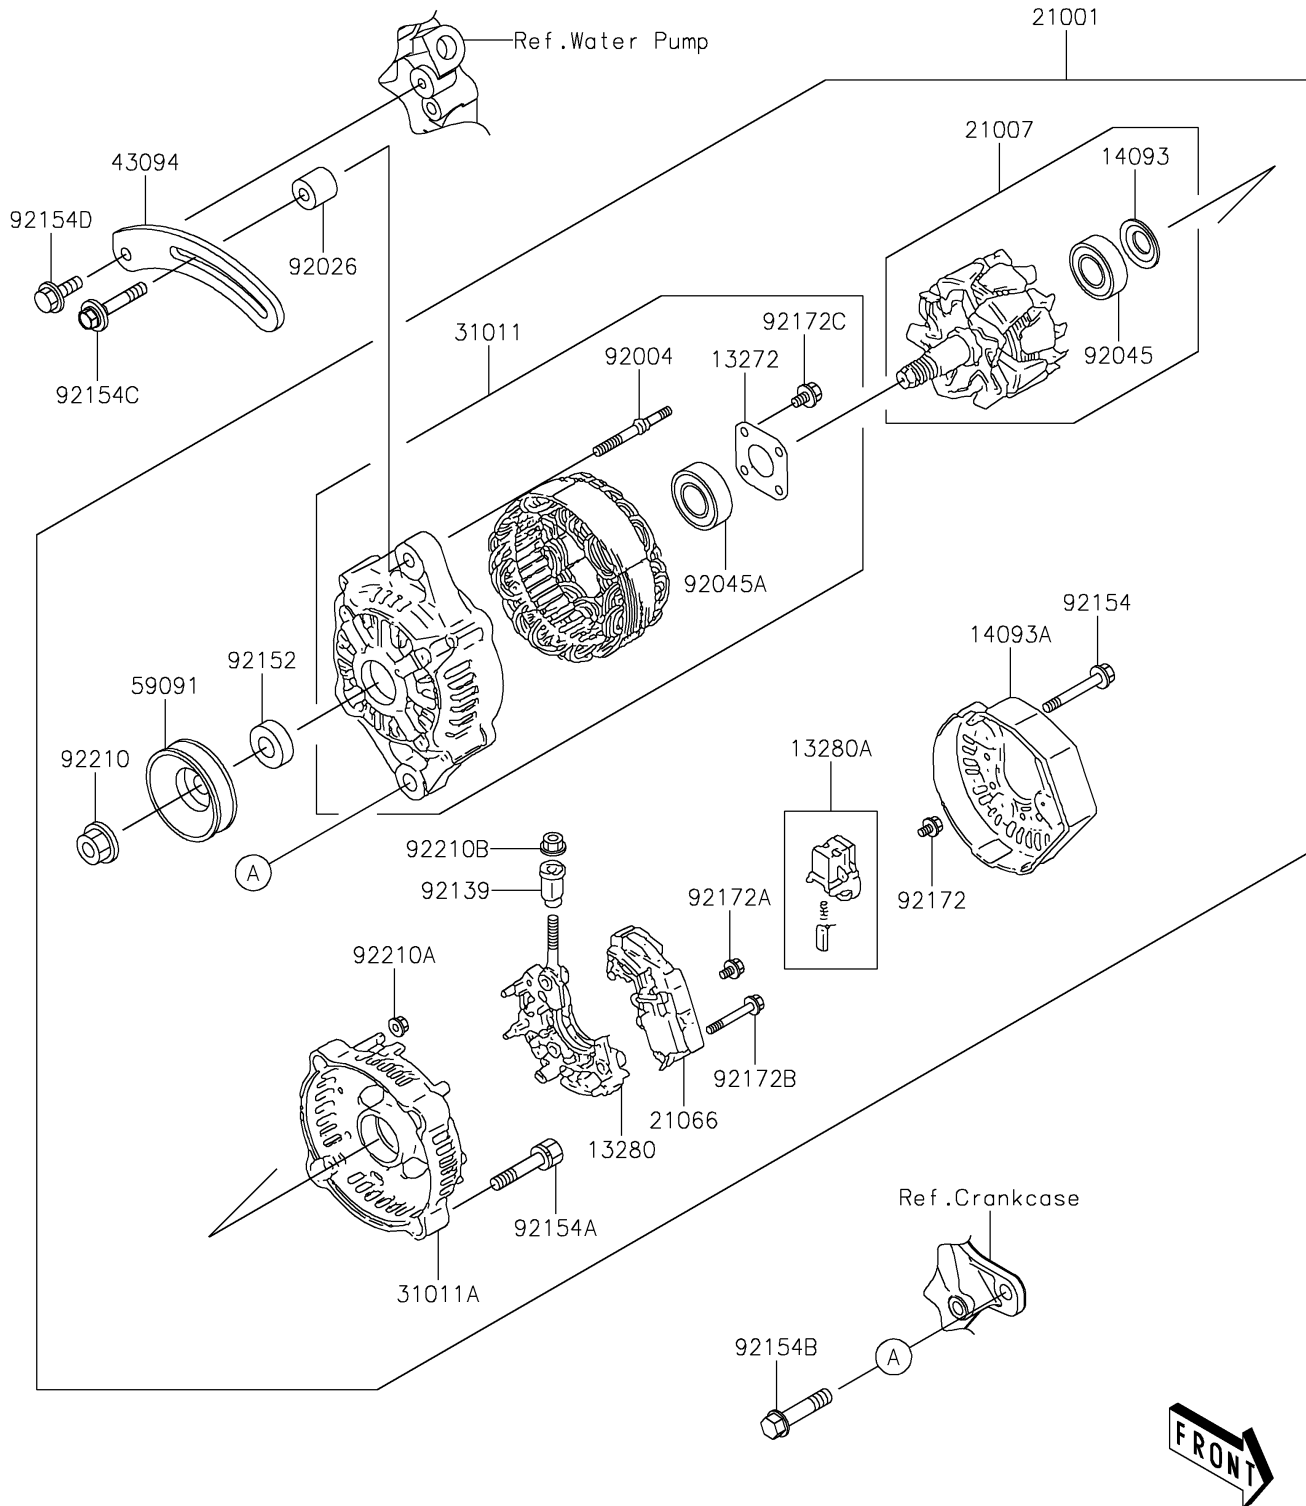

2023 MULE PRO-DXT™ EPS DIESEL FE PARTS DIAGRAM

Generator

E1810

2023 MULE PRO-DXT™ EPS DIESEL FE PARTS LIST

Generator

ITEM NAME	PART NUMBER	QUANTITY
PLATE,RETAINER (Ref # 13272)	13272-2135	1
HOLDER (Ref # 13280)	13280-0864	1
HOLDER,BRUSH (Ref # 13280A)	13280-0865	1
COVER (Ref # 14093)	14093-0450	1
COVER (Ref # 14093A)	14093-0451	1
GENERATOR (Ref # 21001)	21001-0613	1
ROTOR (Ref # 21007)	21007-0637	1
REGULATOR-VOLTAGE (Ref # 21066)	21066-0749	1
FRAME (Ref # 31011)	31011-0027	1
FRAME (Ref # 31011A)	31011-0028	1
ADJUSTER (Ref # 43094)	43094-0007	1
PULLEY (Ref # 59091)	59091-0015	1
STUD (Ref # 92004)	92004-0751	2
SPACER (Ref # 92026)	92026-0821	1
BEARING-BALL (Ref # 92045)	92045-0812	1
BEARING-BALL (Ref # 92045A)	92045-0816	1
BUSHING (Ref # 92139)	92139-0861	1
COLLAR (Ref # 92152)	92152-2198	1
BOLT (Ref # 92154)	92154-2074	3
BOLT (Ref # 92154A)	92154-2075	2
BOLT,FLANGED,10X45 (Ref # 92154B)	92154-2076	1
BOLT (Ref # 92154C)	92154-2077	1
BOLT,FLANGED,8X20 (Ref # 92154D)	92154-2078	1
SCREW (Ref # 92172)	92172-0989	6
SCREW (Ref # 92172A)	92172-0990	1
SCREW (Ref # 92172B)	92172-0991	2
SCREW (Ref # 92172C)	92172-1096	4
NUT (Ref # 92210)	92210-1474	1
NUT (Ref # 92210A)	92210-1475	2

2023 MULE PRO-DXT™ EPS DIESEL FE PARTS LIST

Generator

ITEM NAME	PART NUMBER	QUANTITY
NUT (Ref # 92210B)	92210-1476	1