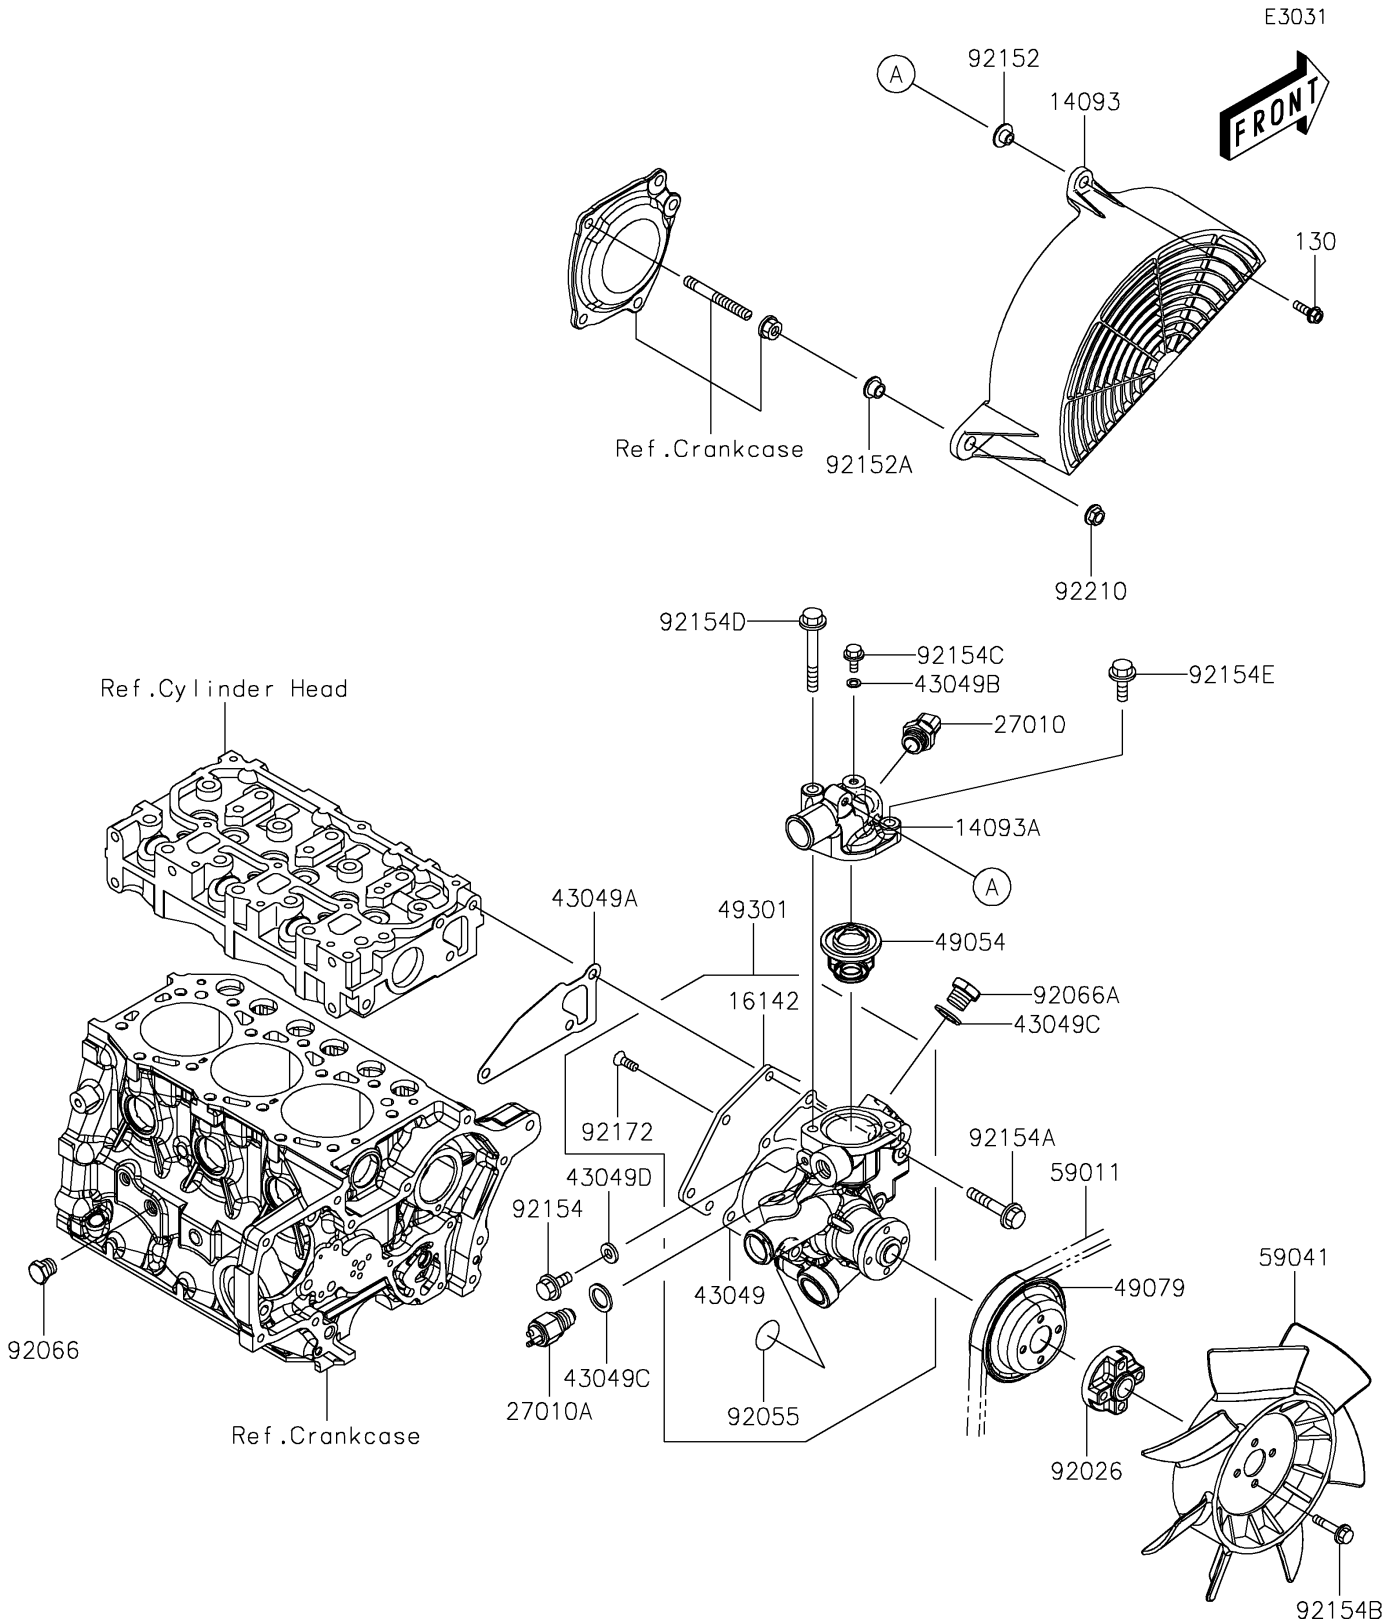

2022 MULE PRO-DXT™ EPS DIESEL FE PARTS DIAGRAM

Water Pump

2022 MULE PRO-DXT™ EPS DIESEL FE PARTS LIST

Water Pump

ITEM NAME	PART NUMBER	QUANTITY
COVER,FAN (Ref # 14093)	14093-0297	1
COVER,THERMOSTAT (Ref # 14093A)	14093-0446	1
COVER-PUMP (Ref # 16142)	16142-0736	1
SWITCH,THERMOSTAT (Ref # 27010)	27010-0839	1
SWITCH,THERMO (Ref # 27010A)	27010-0840	1
PACKING,WATER PUMP (Ref # 43049)	43049-0040	1
PACKING,WATER PUMP (Ref # 43049A)	43049-0041	1
PACKING,6X1 (Ref # 43049B)	43049-0042	1
PACKING (Ref # 43049C)	43049-0043	2
PACKING,8X1 (Ref # 43049D)	43049-0047	1
THERMOSTAT (Ref # 49054)	49054-0008	1
PULLEY-BELT (Ref # 49079)	49079-0027	1
PUMP-ASSY-WATER (Ref # 49301)	49301-0003	1
BELT,A35 (Ref # 59011)	59011-0045	1
FAN,COOLING (Ref # 59041)	59041-0015	1
SPACER (Ref # 92026)	92026-0820	1
RING-O (Ref # 92055)	92055-0858	1
PLUG,DRAIN (Ref # 92066)	92066-0853	1
PLUG (Ref # 92066A)	92066-0854	1
COLLAR (Ref # 92152)	92152-0181	1
COLLAR (Ref # 92152A)	92152-0613	1
BOLT,FLANGED,8X12 (Ref # 92154)	92154-1999	1
BOLT,FLANGED,8X45 (Ref # 92154A)	92154-2000	3
BOLT,FLANGED,6X30 (Ref # 92154B)	92154-2067	4
BOLT,FLANGED,6X10 (Ref # 92154C)	92154-2068	1
BOLT,FLANGED,8X65 (Ref # 92154D)	92154-2070	1
BOLT,FLANGED,8X28 (Ref # 92154E)	92154-2110	1
SCREW,6X12 (Ref # 92172)	92172-0987	5
NUT,FLANGED,8MM (Ref # 92210)	92210-0555	1

2022 MULE PRO-DXT™ EPS DIESEL FE PARTS LIST

Water Pump

ITEM NAME	PART NUMBER	QUANTITY
BOLT-FLANGED,6X20 (Ref # 130)	130BA0620	1