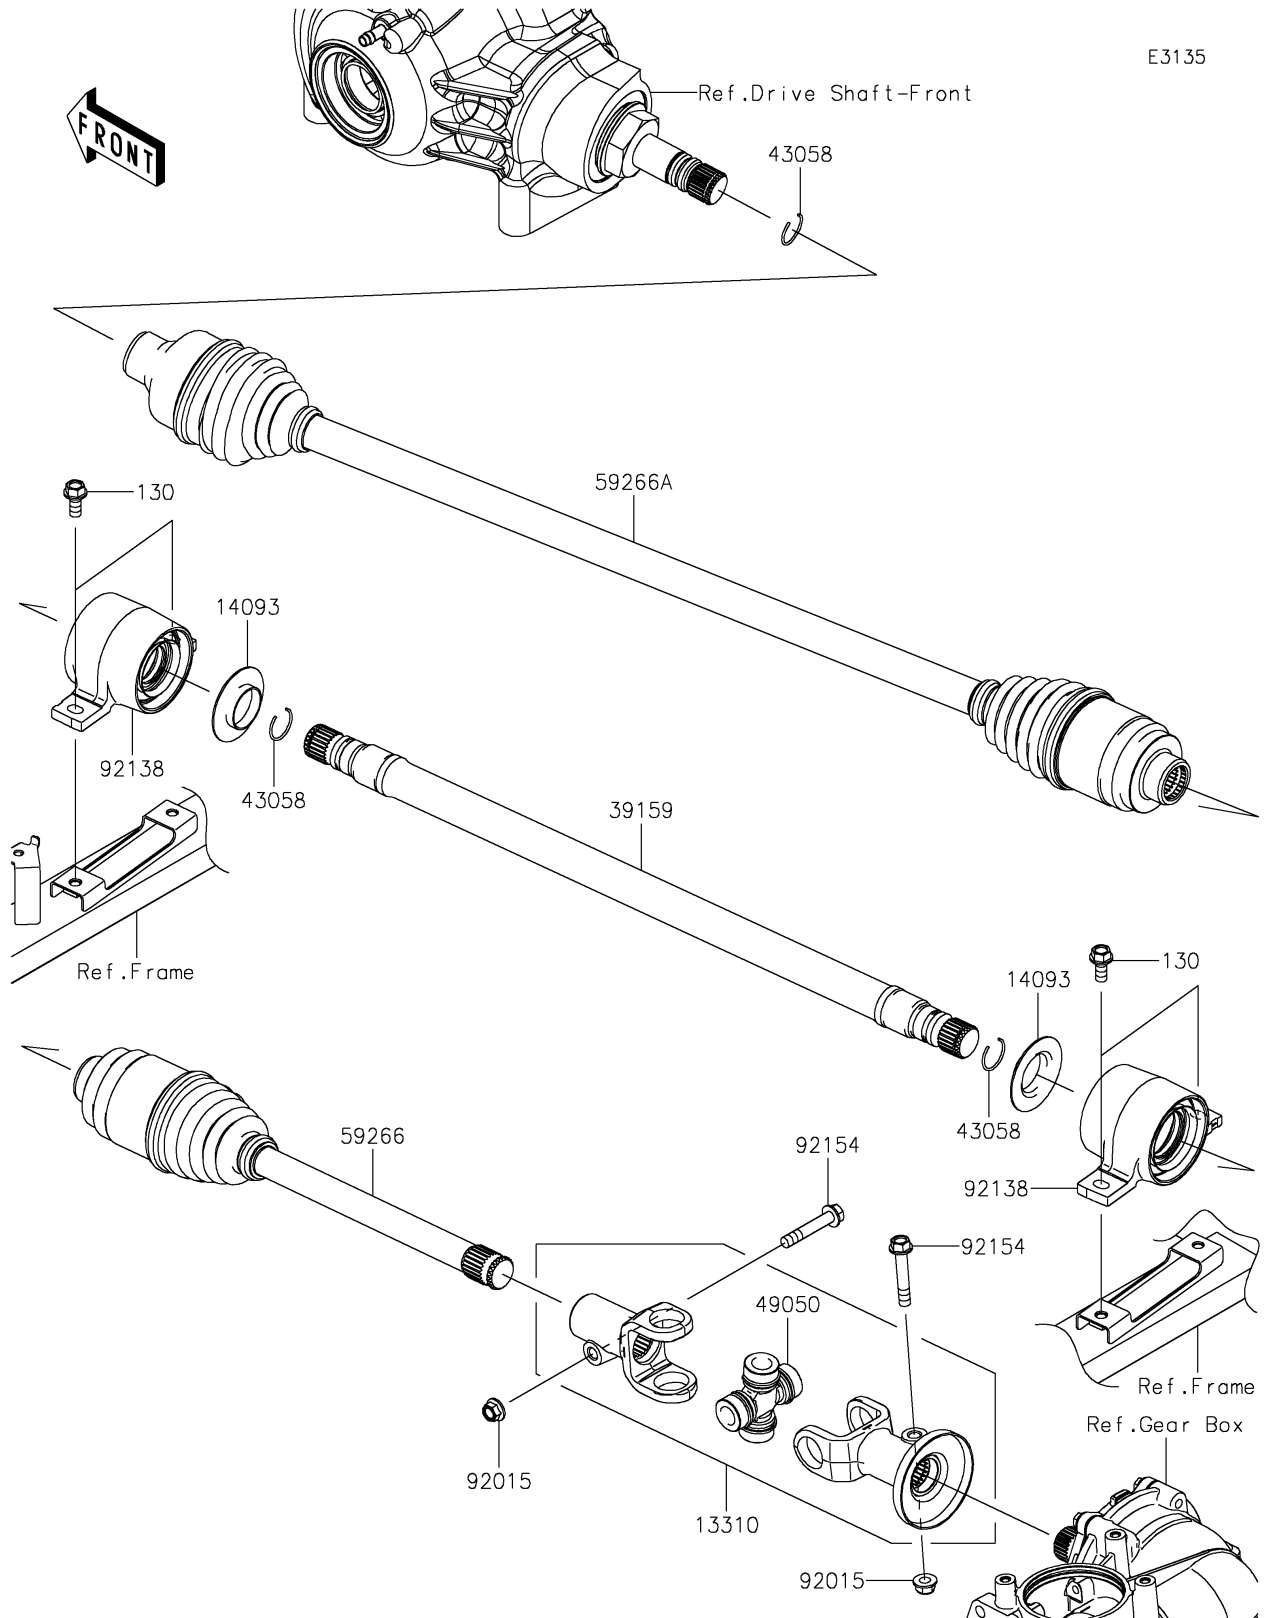

2022 MULE PRO-DXT™ EPS DIESEL FE PARTS DIAGRAM

Drive Shaft-Propeller

E3135

2022 MULE PRO-DXT™ EPS DIESEL FE PARTS LIST

Drive Shaft-Propeller

ITEM NAME	PART NUMBER	QUANTITY
SHAFT-ASSY (Ref # 13310)	13310-0038	1
COVER,SIDE RIP (Ref # 14093)	14093-0006	2
SHAFT-DRIVE (Ref # 39159)	39159-0045	1
RING (Ref # 43058)	43058-0018	3
SPIDER (Ref # 49050)	49050-0034	1
JOINT-BALL,T/M SIDE (Ref # 59266)	59266-0716	1
JOINT-BALL,FR DIFF SIDE (Ref # 59266A)	59266-0735	1
NUT,8MM (Ref # 92015)	92015-1432	2
BEARING-COMP (Ref # 92138)	92138-0002	2
BOLT,FLANGED,8X46 (Ref # 92154)	92154-1365	2
BOLT-FLANGED,8X18 (Ref # 130)	130BA0818	4