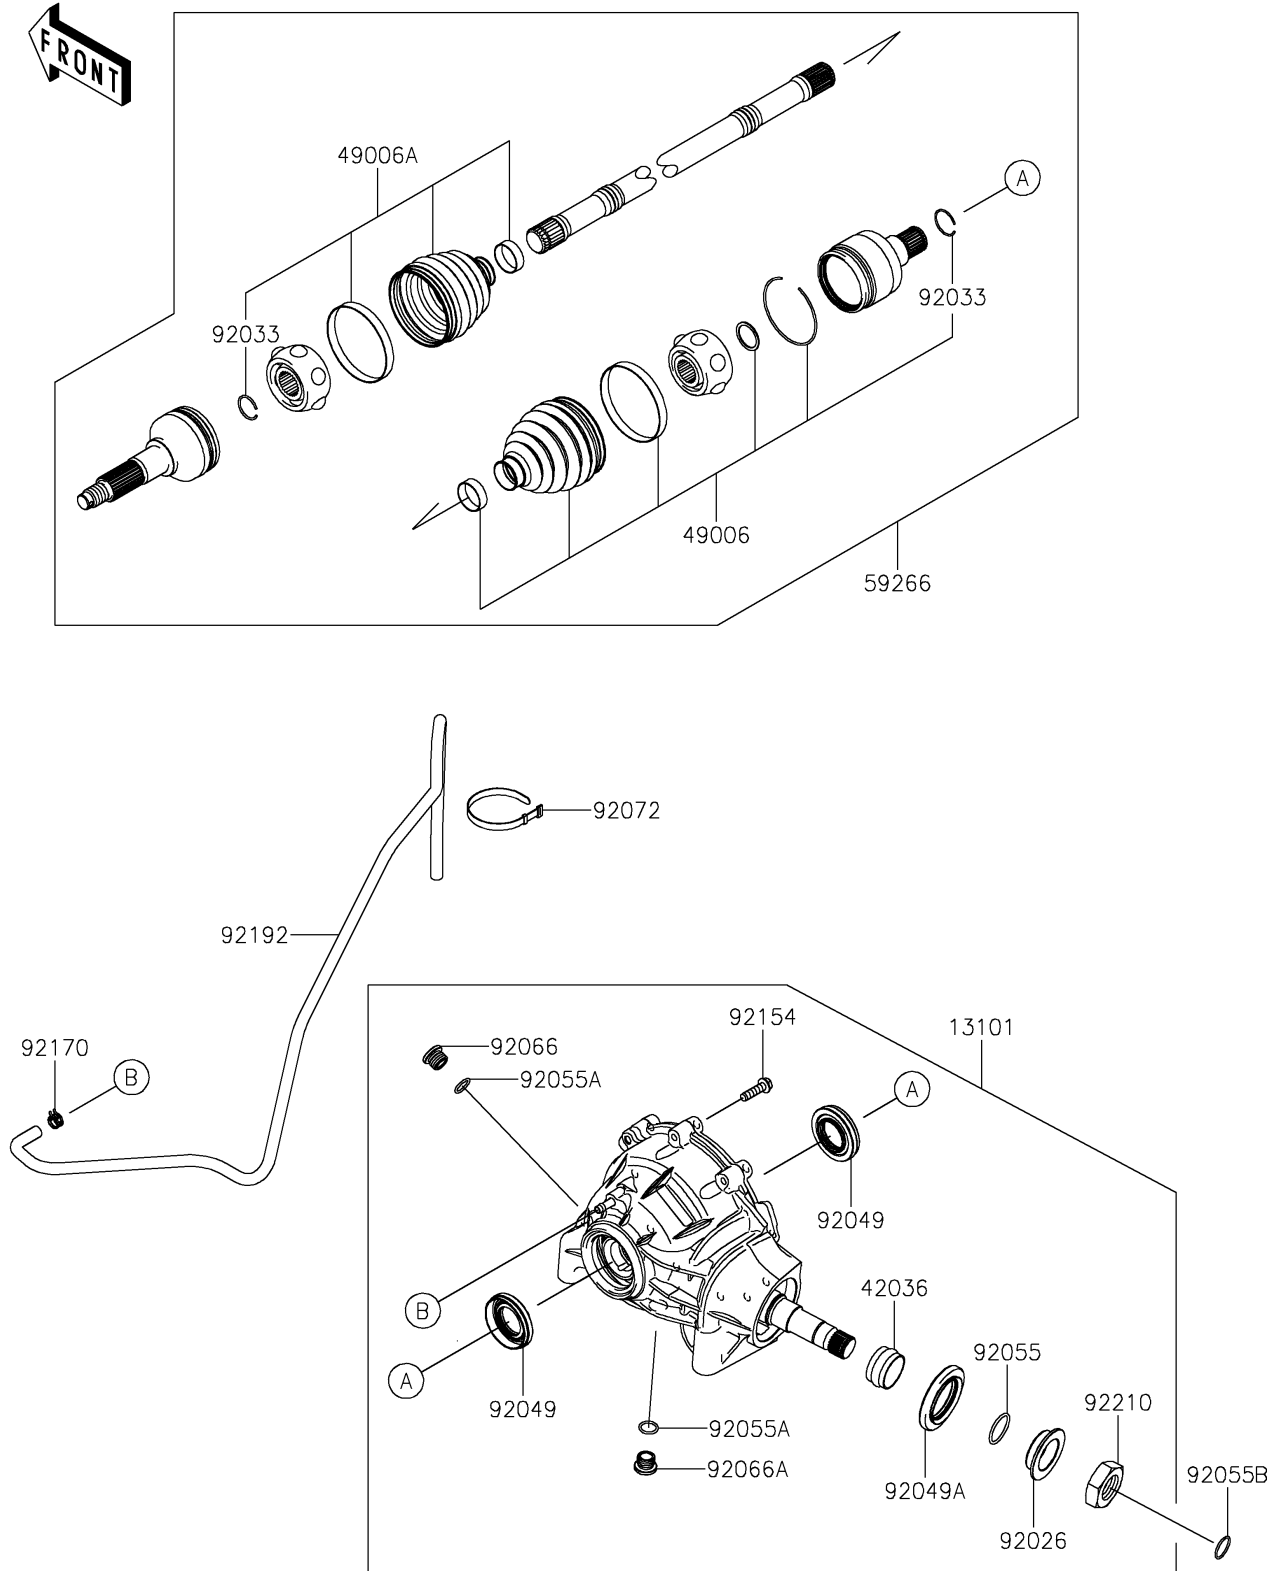

2022 MULE PRO-DXT™ EPS DIESEL FE PARTS DIAGRAM

Drive Shaft-Front(CNFNN/CPFNN)

E3136

2022 MULE PRO-DXT™ EPS DIESEL FE PARTS LIST

Drive Shaft-Front(GNFNN/CPFNN)

ITEM NAME	PART NUMBER	QUANTITY
GEAR-ASSY,FRONT DIFFERENTIAL (Ref # 13101)	13101-0680	1
SLEEVE (Ref # 42036)	42036-0741	1
BOOT,INSIDE (Ref # 49006)	49006-0578	2
BOOT,OUTSIDE (Ref # 49006A)	49006-0584	2
JOINT-BALL,FR (Ref # 59266)	59266-0710	2
SPACER (Ref # 92026)	92026-0776	1
RING-SNAP (Ref # 92033)	92033-0837	4
SEAL-OIL,33X60X7 (Ref # 92049)	92049-0760	2
SEAL-OIL,44X72X7 (Ref # 92049A)	92049-0766	1
RING-O (Ref # 92055)	92055-0788	1
RING-O,15.3X2.2 (Ref # 92055A)	92055-0830	2
RING-O,22.1X1.9 (Ref # 92055B)	92055-1617	1
PLUG (Ref # 92066)	92066-0777	1
PLUG (Ref # 92066A)	92066-0778	1
BAND,L=186 (Ref # 92072)	92072-056	1
BOLT,FLANGED,8X30 (Ref # 92154)	92154-1370	10
CLAMP (Ref # 92170)	92170-2082	1
TUBE,BREATHER (Ref # 92192)	92192-1341	1
NUT (Ref # 92210)	92210-0894	1