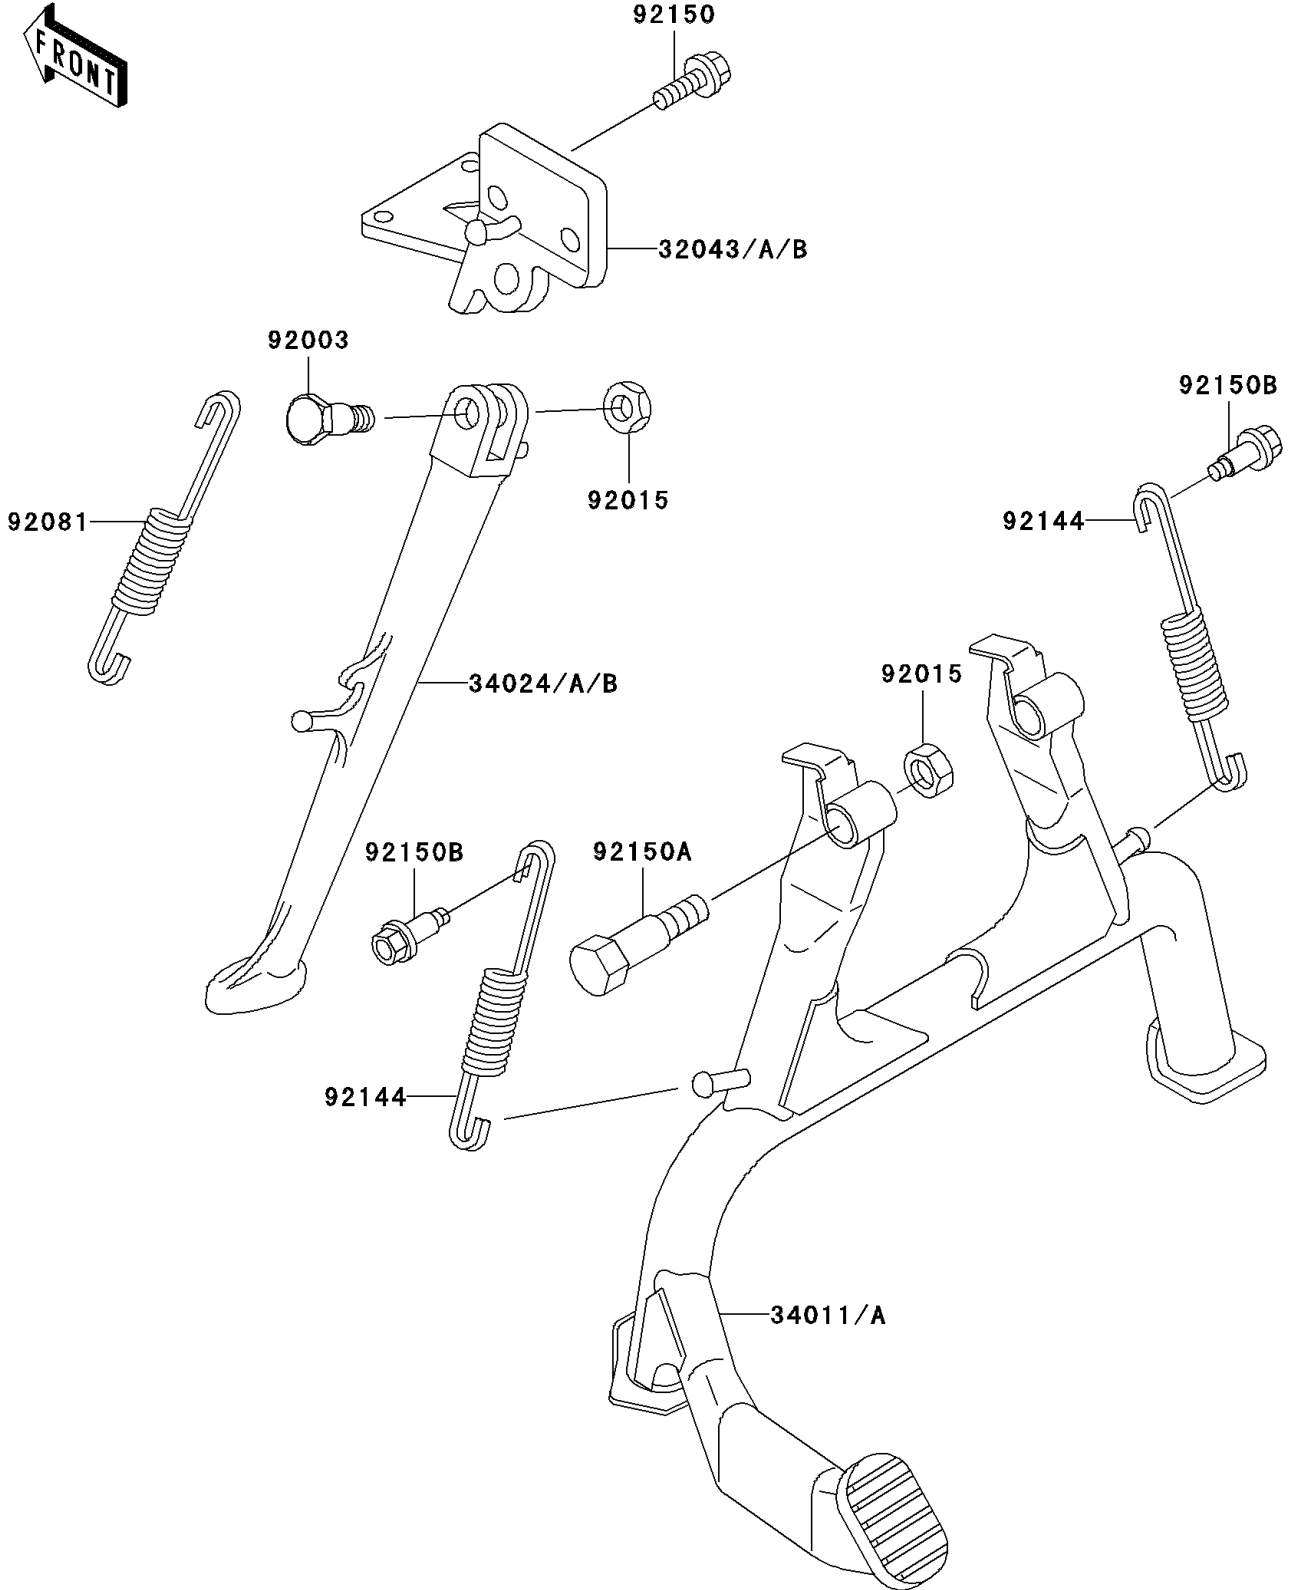

1994 Ninja® ZX™ -11 PARTS DIAGRAM

Stand(s)

F2190

1994 Ninja® ZX™ -11 PARTS LIST

Stand(s)

ITEM NAME	PART NUMBER	QUANTITY
STAND-CENTER (Ref # 34011)	34011-1155	1
BOLT,SIDE STAND (Ref # 92003)	92003-079	1
NUT,LOCK,10MM,BLACK (Ref # 92015)	92015-1188	3
SPRING,SIDE STAND (Ref # 92081)	92081-1676	1
SPRING,CENTER STAND (Ref # 92144)	92144-1334	2
BOLT,FLANGED,10X25 (Ref # 92150)	92150-1065	2
BOLT,CENTER STAND,10MM (Ref # 92150A)	92150-1112	2
BOLT,6MM (Ref # 92150B)	92150-1113	2
BRACKET-STAND,SIDE,G.GRAY (Ref # 32043)	32043-1344-GD	1
BRACKET-STAND,SIDE,SILVER (Ref # 32043B)	32043-1344-VZ	1
STAND-SIDE,G.GRAY (Ref # 34024)	34024-1249-GD	1
STAND-SIDE,SILVER NO.35 (Ref # 34024B)	34024-1249-VZ	1