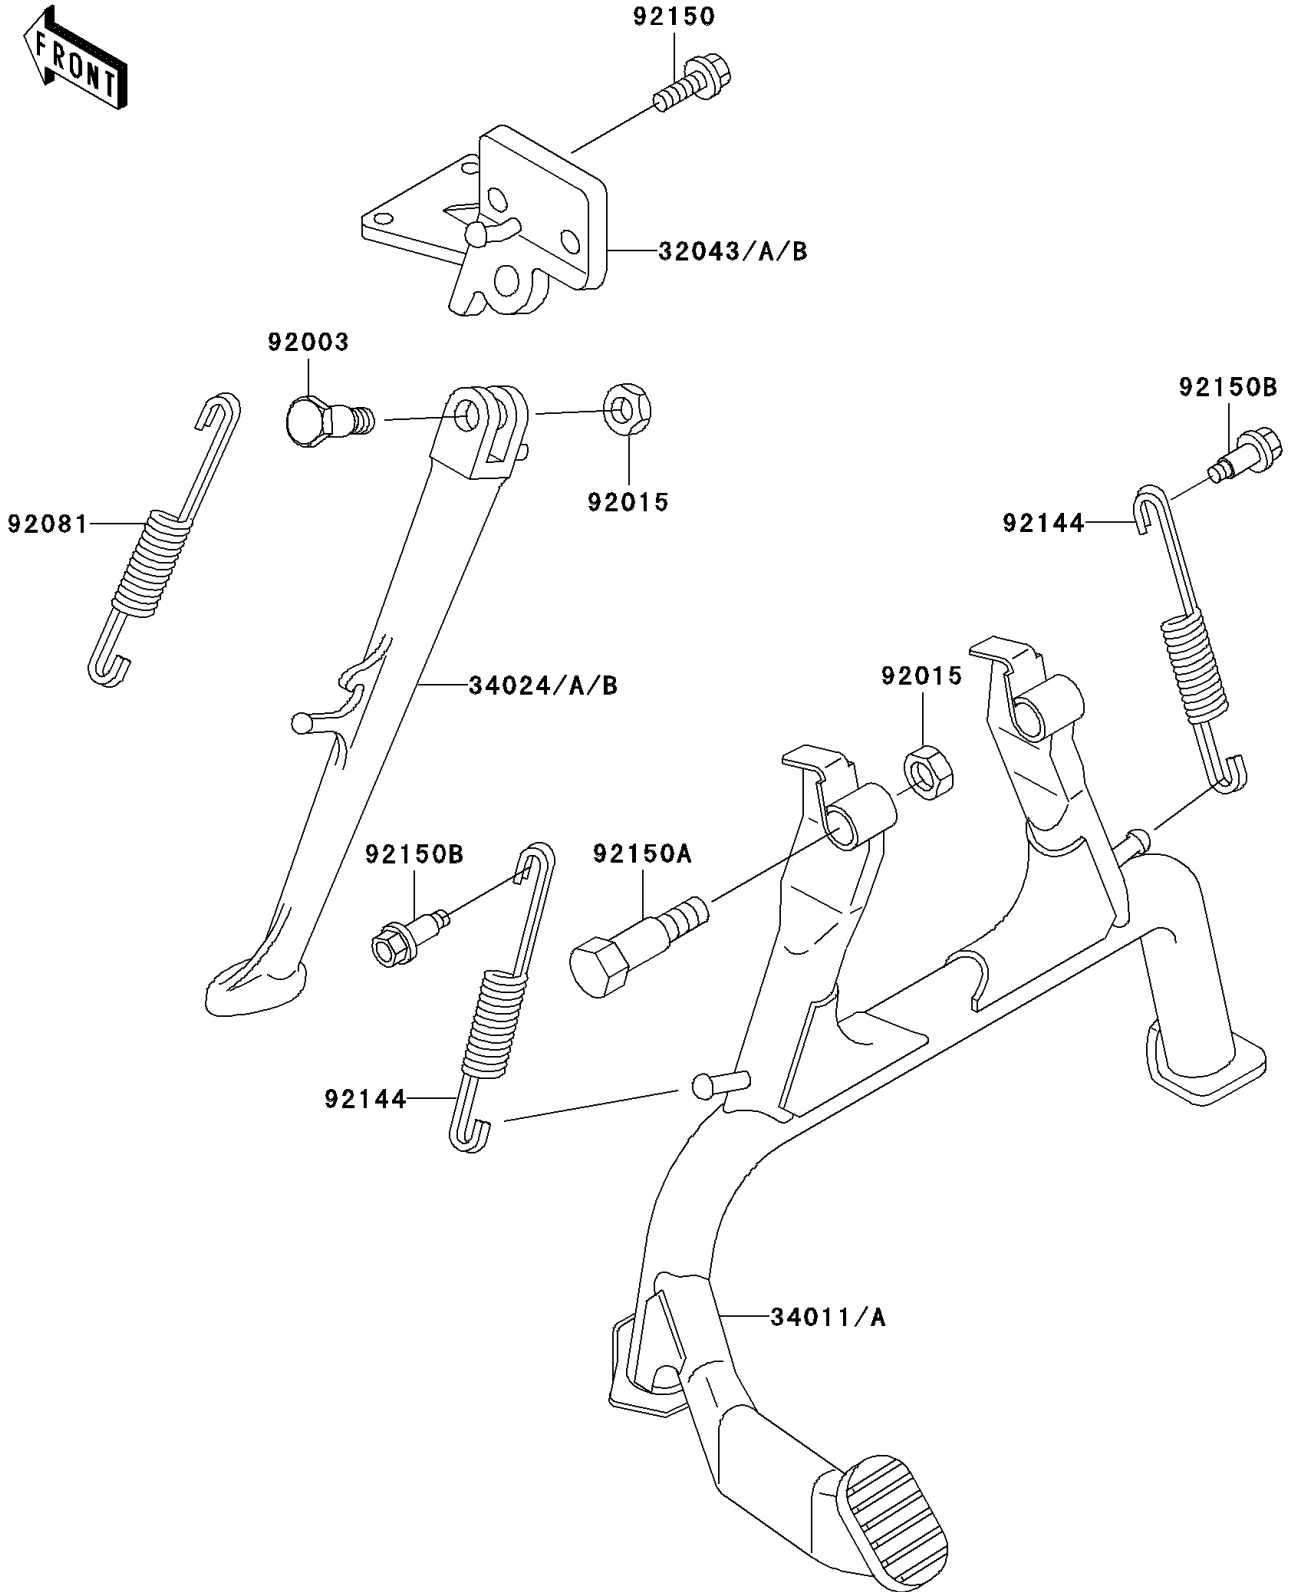

1994 Ninja® ZX™ -11 PARTS DIAGRAM

Stand(s)

F2190

1994 Ninja® ZX™ -11 PARTS LIST

Stand(s)

ITEM NAME	PART NUMBER	QUANTITY
STAND-CENTER (Ref # 34011)	34011-1155	1
BOLT,SIDE STAND (Ref # 92003)	92003-079	1
NUT,LOCK,10MM,BLACK (Ref # 92015)	92015-1188	3
SPRING,SIDE STAND (Ref # 92081)	92081-1676	1
SPRING,CENTER STAND (Ref # 92144)	92144-1334	2
BOLT,FLANGED,10X25 (Ref # 92150)	92150-1065	2
BOLT,CENTER STAND,10MM (Ref # 92150A)	92150-1112	2
BOLT,6MM (Ref # 92150B)	92150-1113	2
BRACKET-STAND,SIDE,G.GRAY (Ref # 32043)	32043-1344-GD	1
BRACKET-STAND,SIDE,SILVER (Ref # 32043B)	32043-1344-VZ	1
STAND-SIDE,G.GRAY (Ref # 34024)	34024-1249-GD	1
STAND-SIDE,SILVER NO.35 (Ref # 34024B)	34024-1249-VZ	1