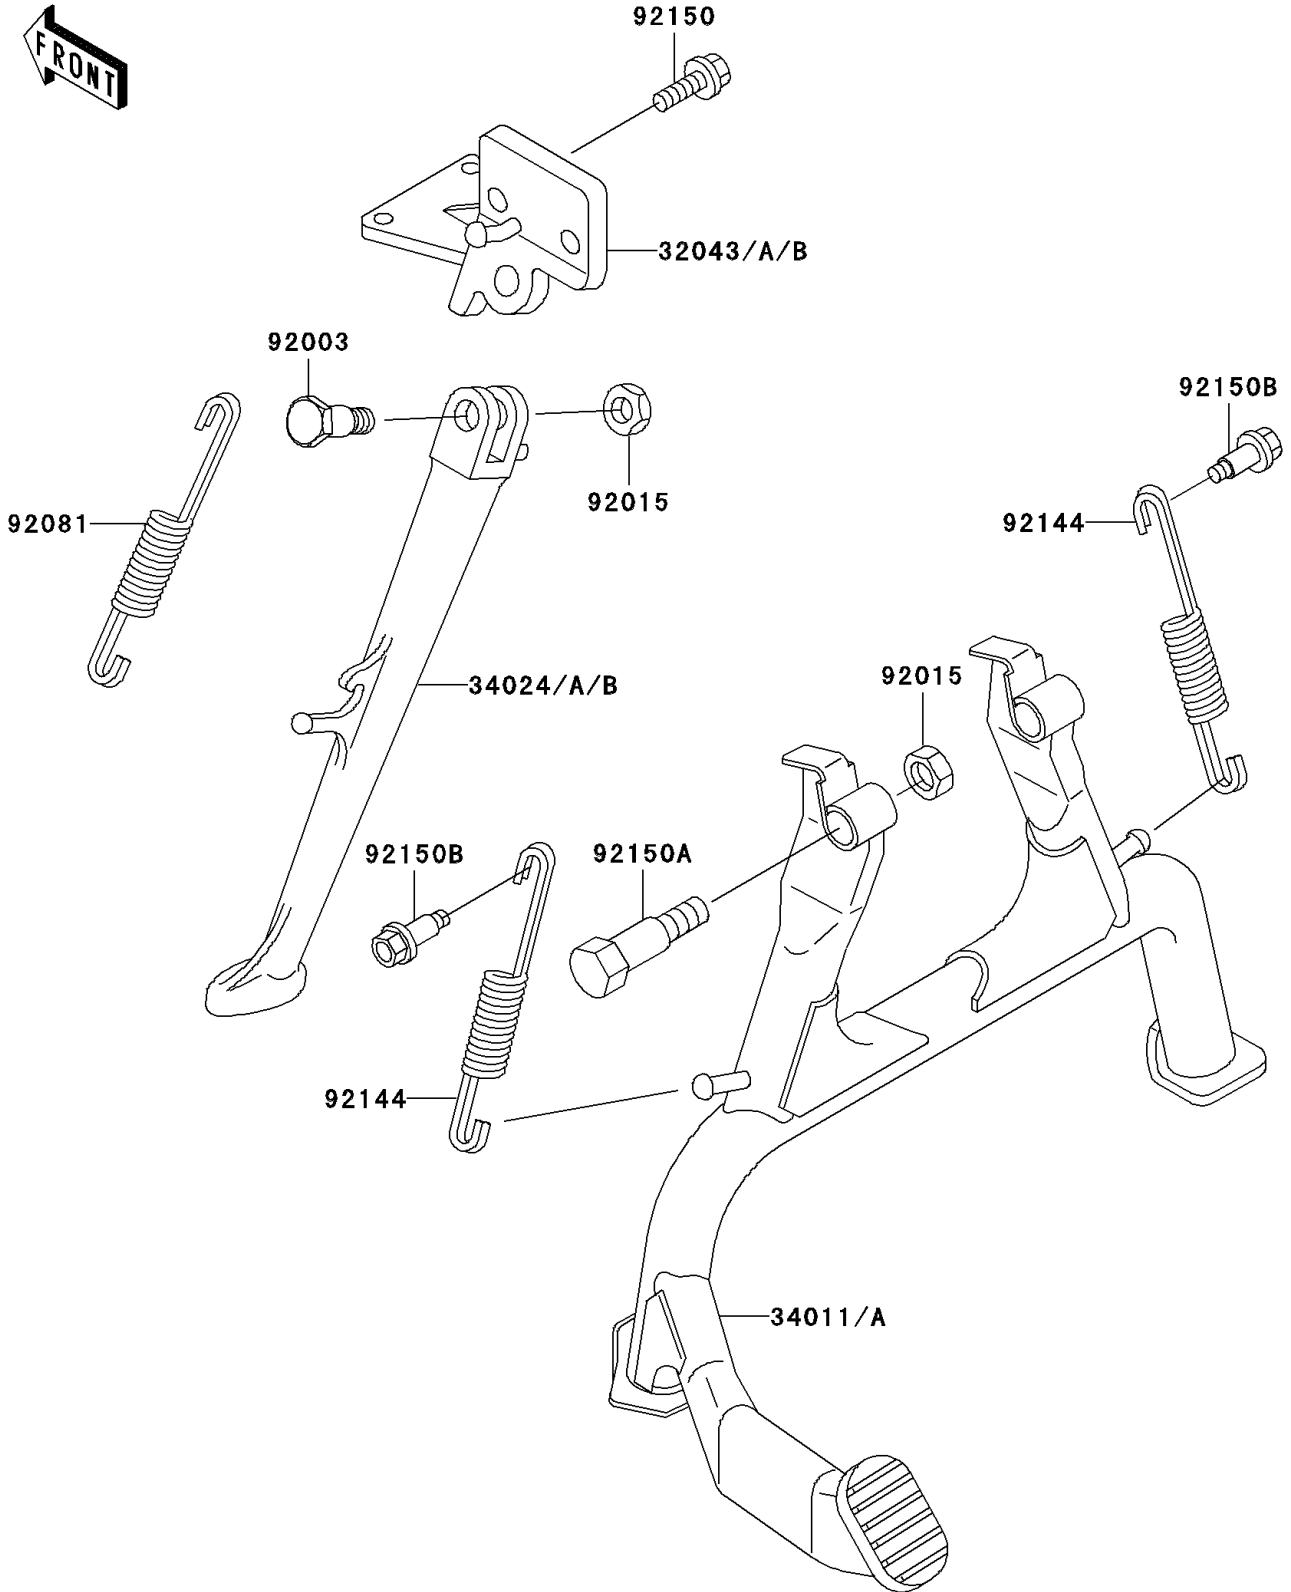

# 1995 Ninja® ZX™ -11 PARTS DIAGRAM

Stand(s)

F2190

## 1995 Ninja® ZX™ -11 PARTS LIST

Stand(s)

ITEM NAME	PART NUMBER	QUANTITY
STAND-CENTER (Ref # 34011A)	34011-1159	1
BOLT,SIDE STAND (Ref # 92003)	92003-079	1
NUT,LOCK,10MM,BLACK (Ref # 92015)	92015-1188	3
SPRING,SIDE STAND (Ref # 92081)	92081-1676	1
SPRING,CENTER STAND (Ref # 92144)	92144-1334	2
BOLT,FLANGED,10X25 (Ref # 92150)	92150-1065	2
BOLT,CENTER STAND,10MM (Ref # 92150A)	92150-1112	2
BOLT,6MM (Ref # 92150B)	92150-1113	2
BRACKET-STAND,SIDE,G.GRAY (Ref # 32043)	32043-1344-GD	1
BRACKET-STAND,SIDE,SILVER (Ref # 32043B)	32043-1344-VZ	1
STAND-SIDE,G.GRAY (Ref # 34024)	34024-1249-GD	1
STAND-SIDE,SILVER NO.35 (Ref # 34024B)	34024-1249-VZ	1