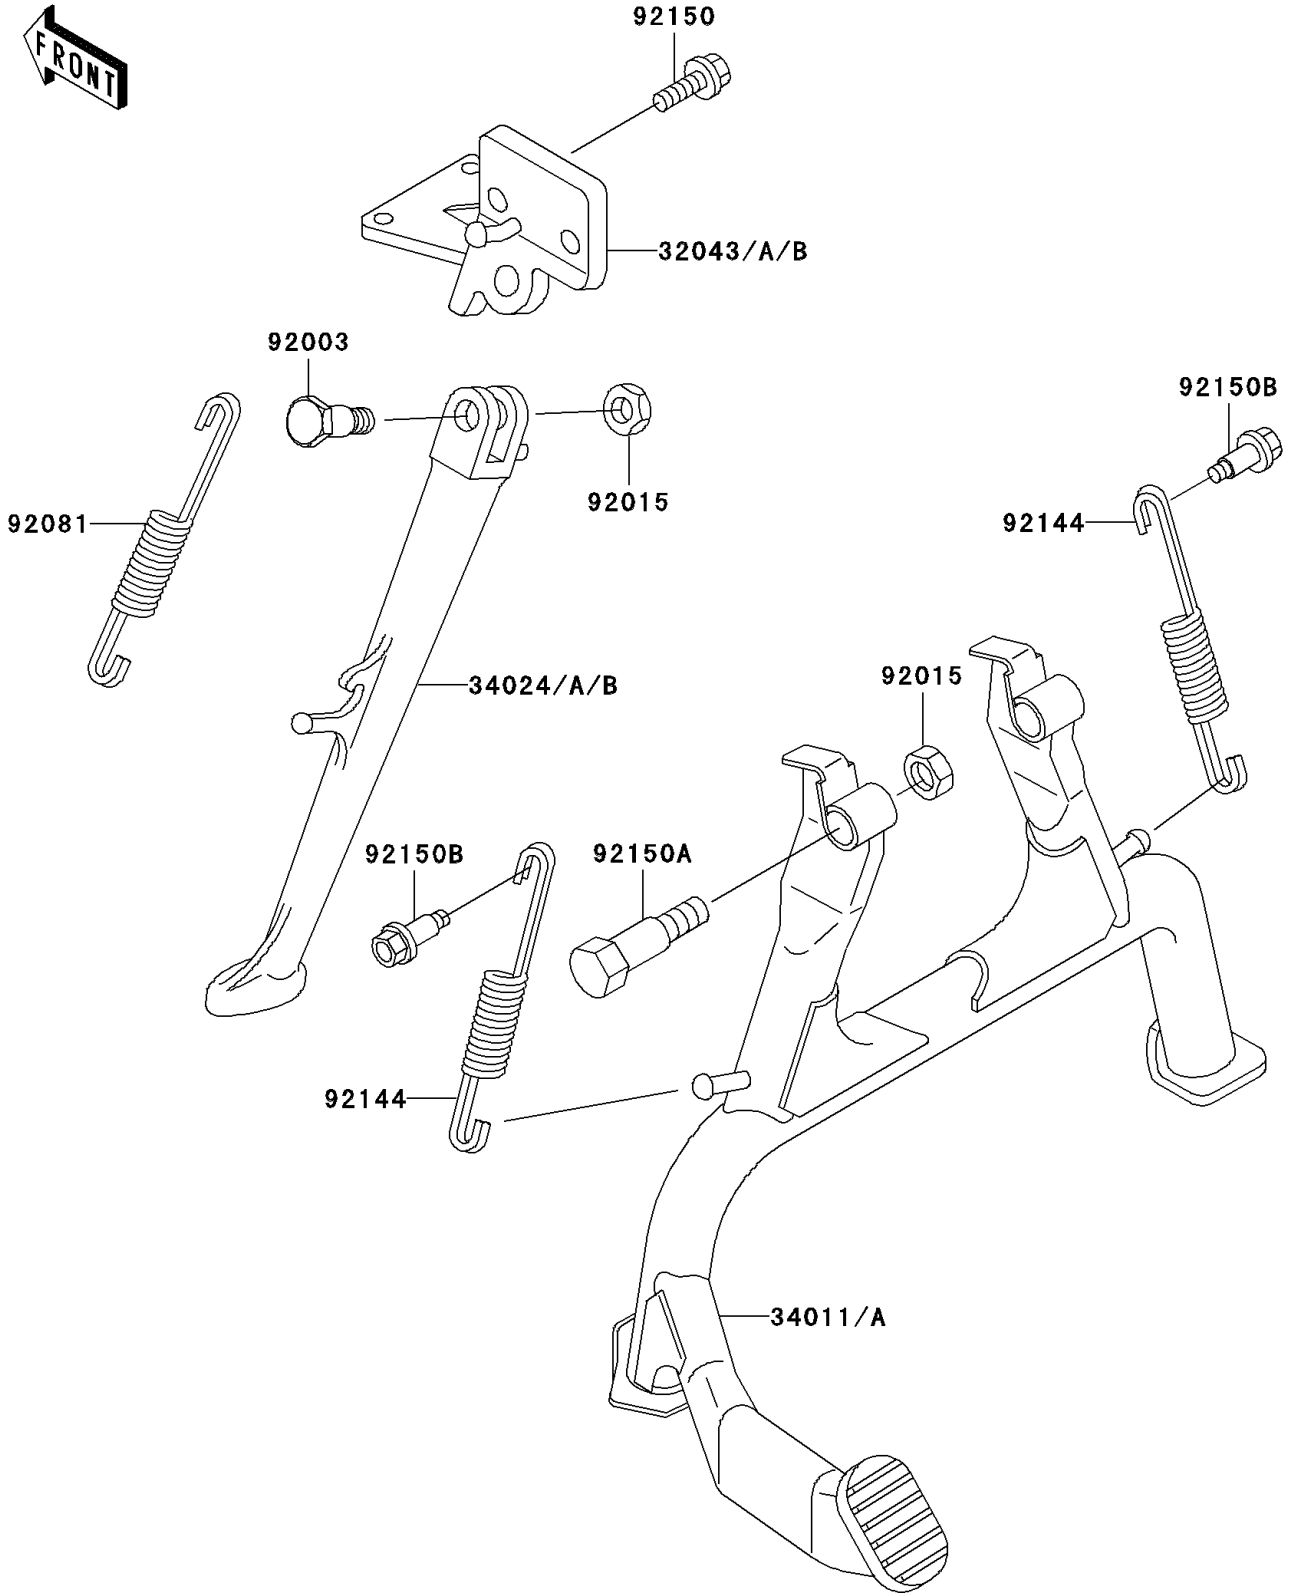

1995 Ninja® ZX™ -11 PARTS DIAGRAM

Stand(s)

F2190

1995 Ninja® ZX™ -11 PARTS LIST

Stand(s)

ITEM NAME	PART NUMBER	QUANTITY
STAND-CENTER (Ref # 34011A)	34011-1159	1
BOLT,SIDE STAND (Ref # 92003)	92003-079	1
NUT,LOCK,10MM,BLACK (Ref # 92015)	92015-1188	3
SPRING,SIDE STAND (Ref # 92081)	92081-1676	1
SPRING,CENTER STAND (Ref # 92144)	92144-1334	2
BOLT,FLANGED,10X25 (Ref # 92150)	92150-1065	2
BOLT,CENTER STAND,10MM (Ref # 92150A)	92150-1112	2
BOLT,6MM (Ref # 92150B)	92150-1113	2
BRACKET-STAND,SIDE,G.GRAY (Ref # 32043)	32043-1344-GD	1
BRACKET-STAND,SIDE,SILVER (Ref # 32043B)	32043-1344-VZ	1
STAND-SIDE,G.GRAY (Ref # 34024)	34024-1249-GD	1
STAND-SIDE,SILVER NO.35 (Ref # 34024B)	34024-1249-VZ	1