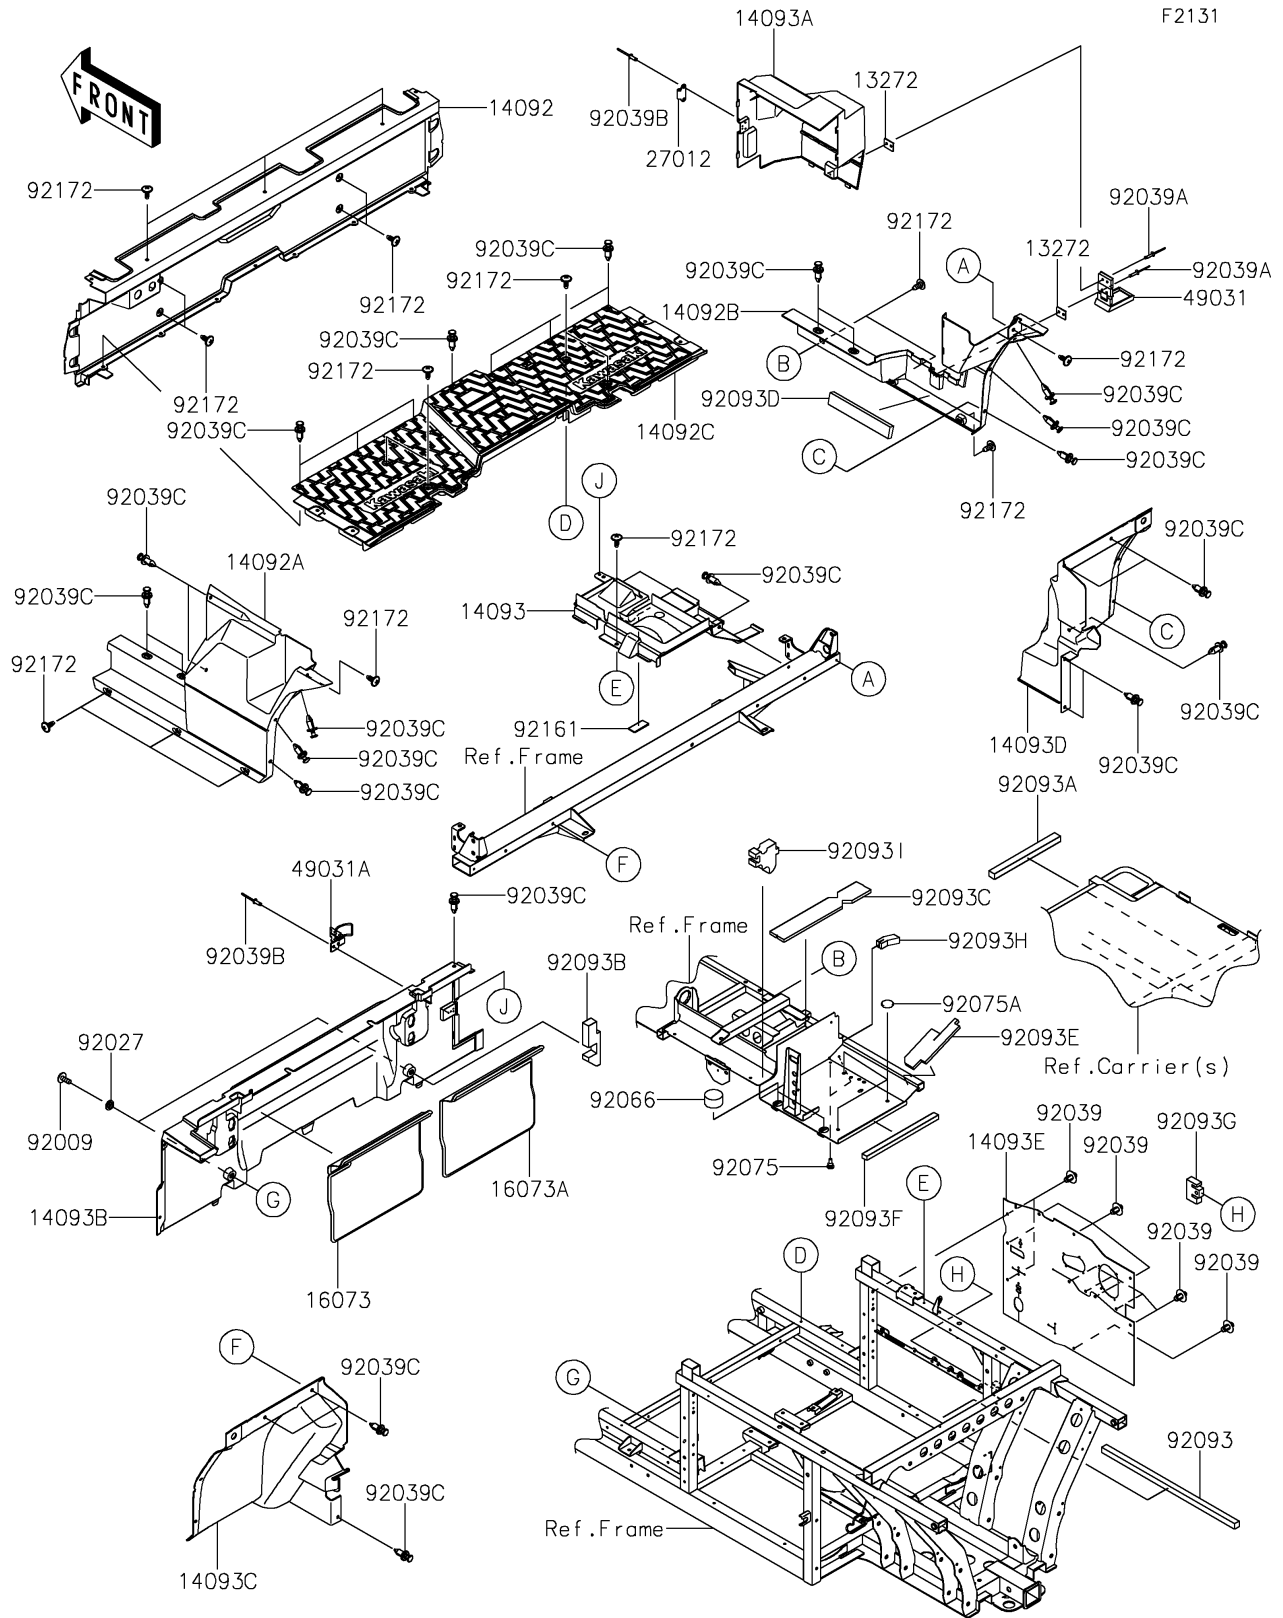

# 2022 MULE PRO-DXT™ EPS DIESEL FE PARTS DIAGRAM

## Frame Fittings(Rear)

### Frame Fittings(Rear)

ITEM NAME	PART NUMBER	QUANTITY
PLATE,LATCH (Ref # 13272)	13272-1828	2
COVER,RR FLOOR,FR (Ref # 14092)	14092-1186	1
COVER,SIDE,LH,RR (Ref # 14092A)	14092-1190	1
COVER,SIDE,RH,RR (Ref # 14092B)	14092-1191	1
COVER,FLOOR,BOTTOM (Ref # 14092C)	14092-1196	1
COVER,DUST (Ref # 14093)	14093-0296	1
COVER,A/C (Ref # 14093A)	14093-0366	1
COVER,RR SEAT (Ref # 14093B)	14093-0367	1
COVER,RR,FLOOR,MUD,LH (Ref # 14093C)	14093-0388	1
COVER,RR,FLOOR,MUD,RH (Ref # 14093D)	14093-0389	1
COVER,MAINTENANCE ROOM,RUBBER (Ref # 14093E)	14093-0634	1
INSULATOR,LH (Ref # 16073)	16073-0814	1
INSULATOR,RH (Ref # 16073A)	16073-0815	1
HOOK,STRIKER (Ref # 27012)	27012-0806	1
LATCH,A/C (Ref # 49031)	49031-0007	1
LATCH,TOGGLE (Ref # 49031A)	49031-0015	1
SCREW,6X16 (Ref # 92009)	92009-1621	2
COLLAR,L=4.6 (Ref # 92027)	92027-1168	2
RIVET (Ref # 92039)	92039-0086	12
RIVET,3.2X13.4 (Ref # 92039A)	92039-0739	4
RIVET (Ref # 92039B)	92039-0747	4
RIVET (Ref # 92039C)	92039-0776	29
PLUG,36X20 (Ref # 92066)	92066-0812	2
DAMPER,6X10X15 (Ref # 92075)	92075-1808	2
DAMPER,RUBBER (Ref # 92075A)	92075-261	3
SEAL,DUST,20X20X565 (Ref # 92093)	92093-0631	1
SEAL,DUST,20X25X280 (Ref # 92093A)	92093-0633	1
SEAL,165X50X25 (Ref # 92093B)	92093-0642	1
SEAL,DUST,61X368X10 (Ref # 92093C)	92093-0643	1

### Frame Fittings(Rear)

ITEM NAME	PART NUMBER	QUANTITY
SEAL,DUST,39X255X15 (Ref # 92093D)	92093-0644	1
SEAL,DUST,69X207X10 (Ref # 92093E)	92093-0645	1
SEAL,DUST,15X305X20 (Ref # 92093F)	92093-0646	1
SEAL,52X72X20 (Ref # 92093G)	92093-0651	1
SEAL,21.5X60X20 (Ref # 92093H)	92093-0652	1
SEAL,99X85X30 (Ref # 92093I)	92093-0716	1
DAMPER,25X60X3.175 (Ref # 92161)	92161-1827	1
SCREW,6X16 (Ref # 92172)	92172-0711	20