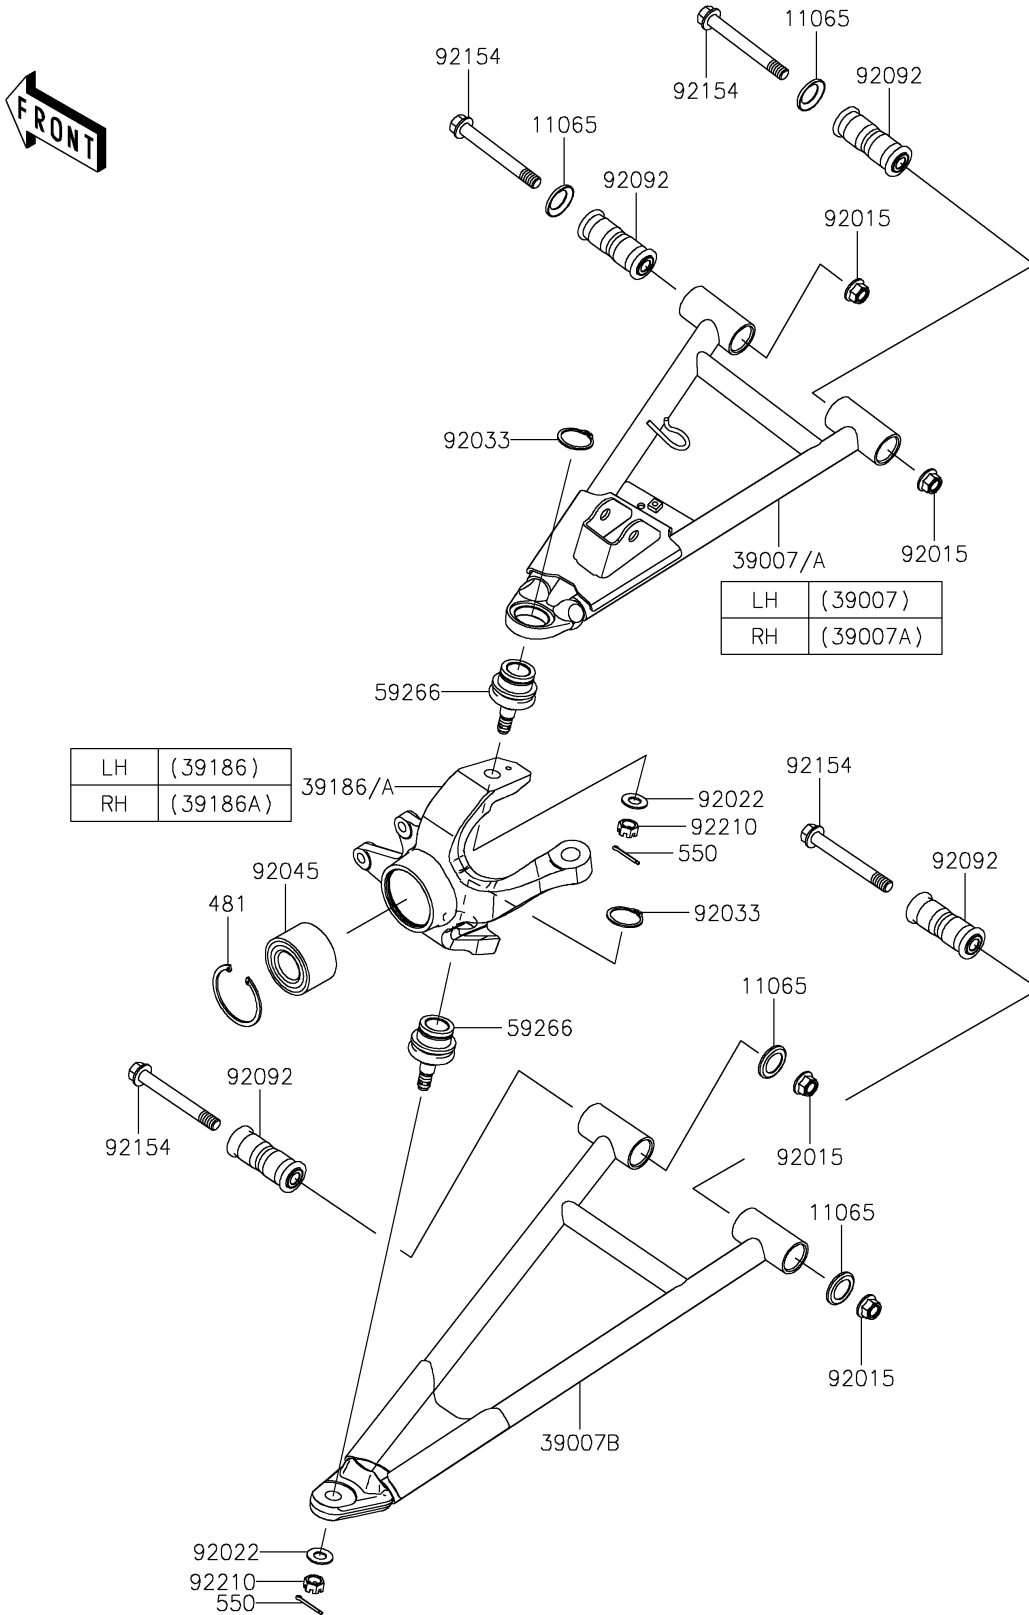

# 2022 MULE PRO-DXT™ EPS DIESEL FE PARTS DIAGRAM

Front Suspension

F2152

## 2022 MULE PRO-DXT™ EPS DIESEL FE PARTS LIST

### Front Suspension

ITEM NAME	PART NUMBER	QUANTITY
CAP,ARM (Ref # 11065)	11065-0838	8
ARM-SUSP,FR,UPP,LH (Ref # 39007)	39007-0377	1
ARM-SUSP,FR,UPP,RH (Ref # 39007A)	39007-0378	1
ARM-SUSP,FR,LWR,LH&RH (Ref # 39007B)	39007-0383	2
KNUCKLE,FR,LH (Ref # 39186)	39186-0339	1
KNUCKLE,FR,RH (Ref # 39186A)	39186-0340	1
JOINT-BALL (Ref # 59266)	59266-0711	4
NUT,LOCK,FLANGED,12MM (Ref # 92015)	92015-1433	8
WASHER (Ref # 92022)	92022-1831	4
RING-SNAP,C-TYPE,32MM (Ref # 92033)	92033-1262	4
BEARING-BALL,30X60X37 (Ref # 92045)	92045-0905	2
BUSHING-RUBBER,12X20X78 (Ref # 92092)	92092-0028	8
BOLT,FLANGED,12X100 (Ref # 92154)	92154-1318	8
NUT,CASTLE,12MM (Ref # 92210)	92210-0395	4
CIRCLIP-TYPE-C (Ref # 481)	481J6000	2
PIN-COTTER,3.0X25 (Ref # 550)	550AA3025	4