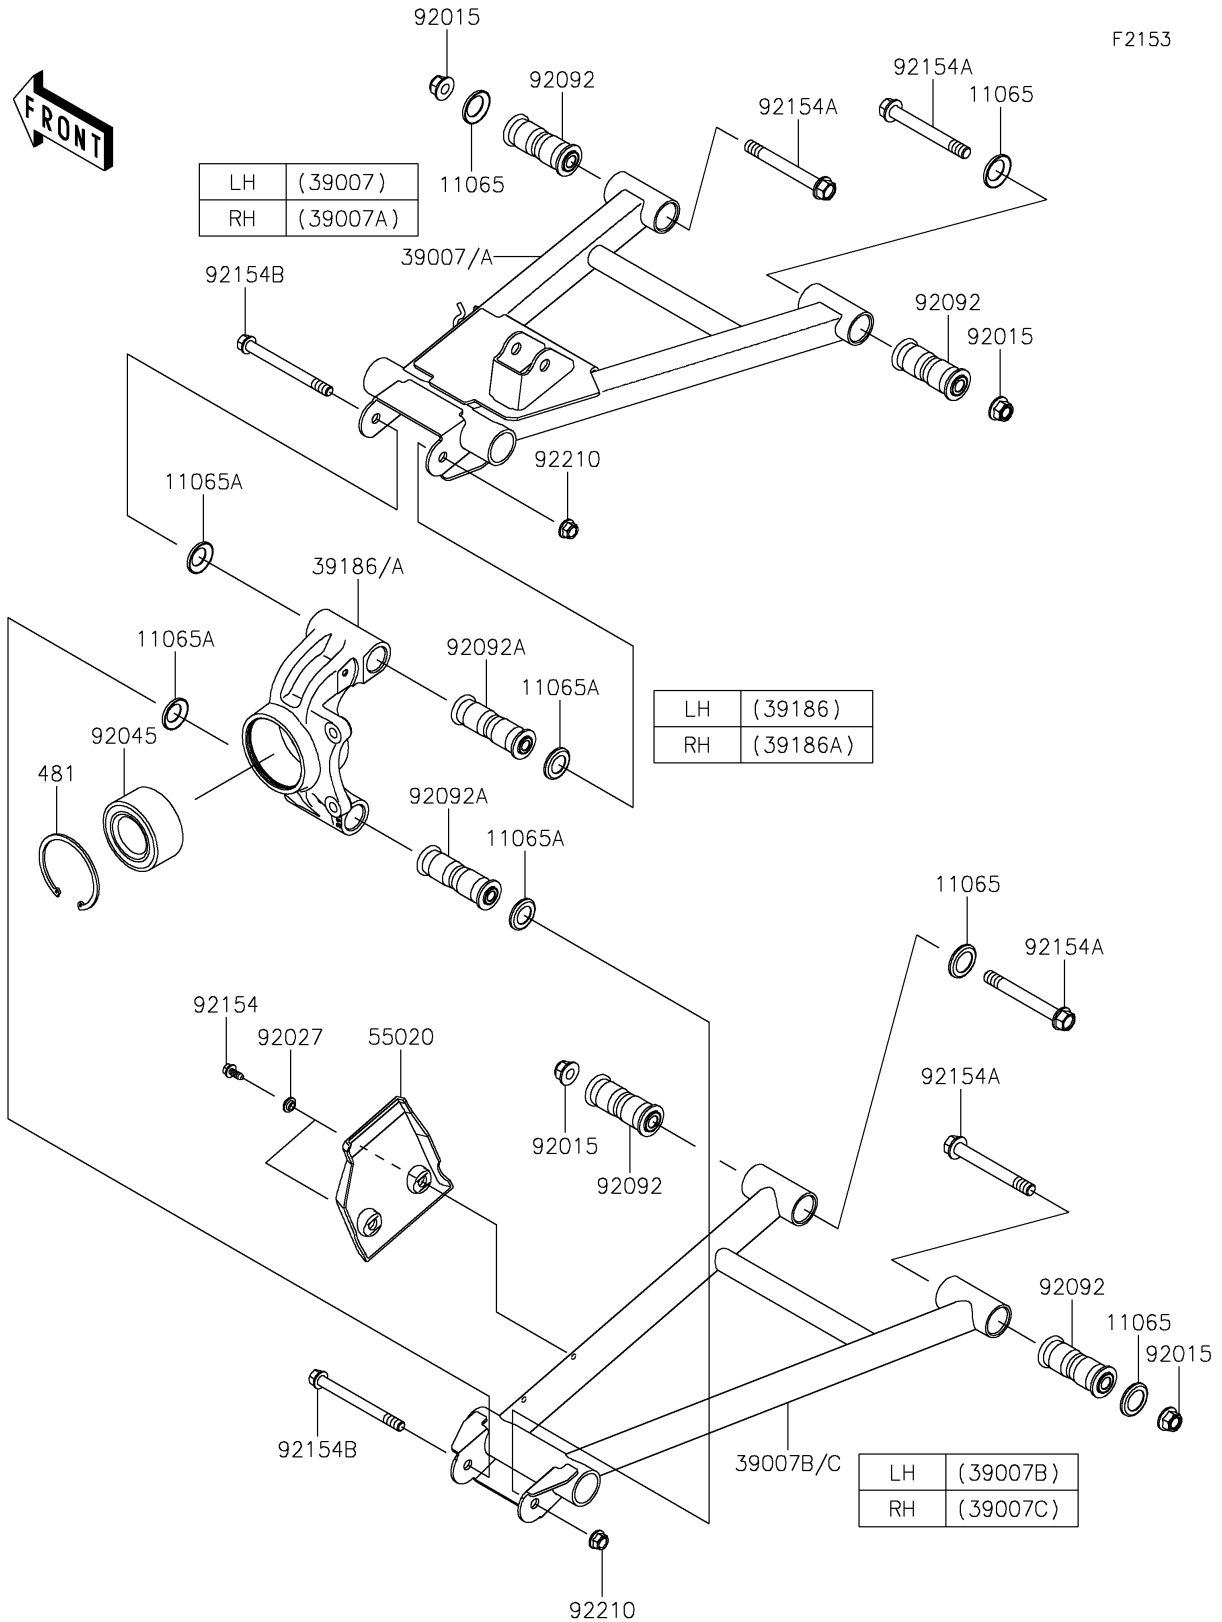

2022 MULE PRO-DXT™ EPS DIESEL FE PARTS DIAGRAM

Rear Suspension

2022 MULE PRO-DXT™ EPS DIESEL FE PARTS LIST

Rear Suspension

ITEM NAME	PART NUMBER	QUANTITY
CAP,ARM (Ref # 11065)	11065-0838	8
CAP (Ref # 11065A)	11065-0849	8
ARM-SUSP,RR,UPP,LH (Ref # 39007)	39007-0379	1
ARM-SUSP,RR,UPP,RH (Ref # 39007A)	39007-0380	1
ARM-SUSP,RR,LWR,LH (Ref # 39007B)	39007-0381	1
ARM-SUSP,RR,LWR,RH (Ref # 39007C)	39007-0382	1
KNUCKLE,RR,LH (Ref # 39186)	39186-0317	1
KNUCKLE,RR,RH (Ref # 39186A)	39186-0318	1
GUARD,RR CVJ (Ref # 55020)	55020-0931	2
NUT,LOCK,FLANGED,12MM (Ref # 92015)	92015-1433	8
COLLAR,L=4.6 (Ref # 92027)	92027-1168	4
BEARING-BALL,40X74X36 (Ref # 92045)	92045-0993	2
BUSHING-RUBBER,12X20X78 (Ref # 92092)	92092-0028	8
BUSHING-RUBBER,10.1X17X88 (Ref # 92092A)	92092-0029	4
BOLT,6X15.6 (Ref # 92154)	92154-1250	4
BOLT,FLANGED,12X100 (Ref # 92154A)	92154-1318	8
BOLT,FLANGED,10X110 (Ref # 92154B)	92154-1353	4
NUT,LOCK,FLANGED,10MM (Ref # 92210)	92210-0276	4
CIRCLIP-TYPE-C (Ref # 481)	481J7500	2