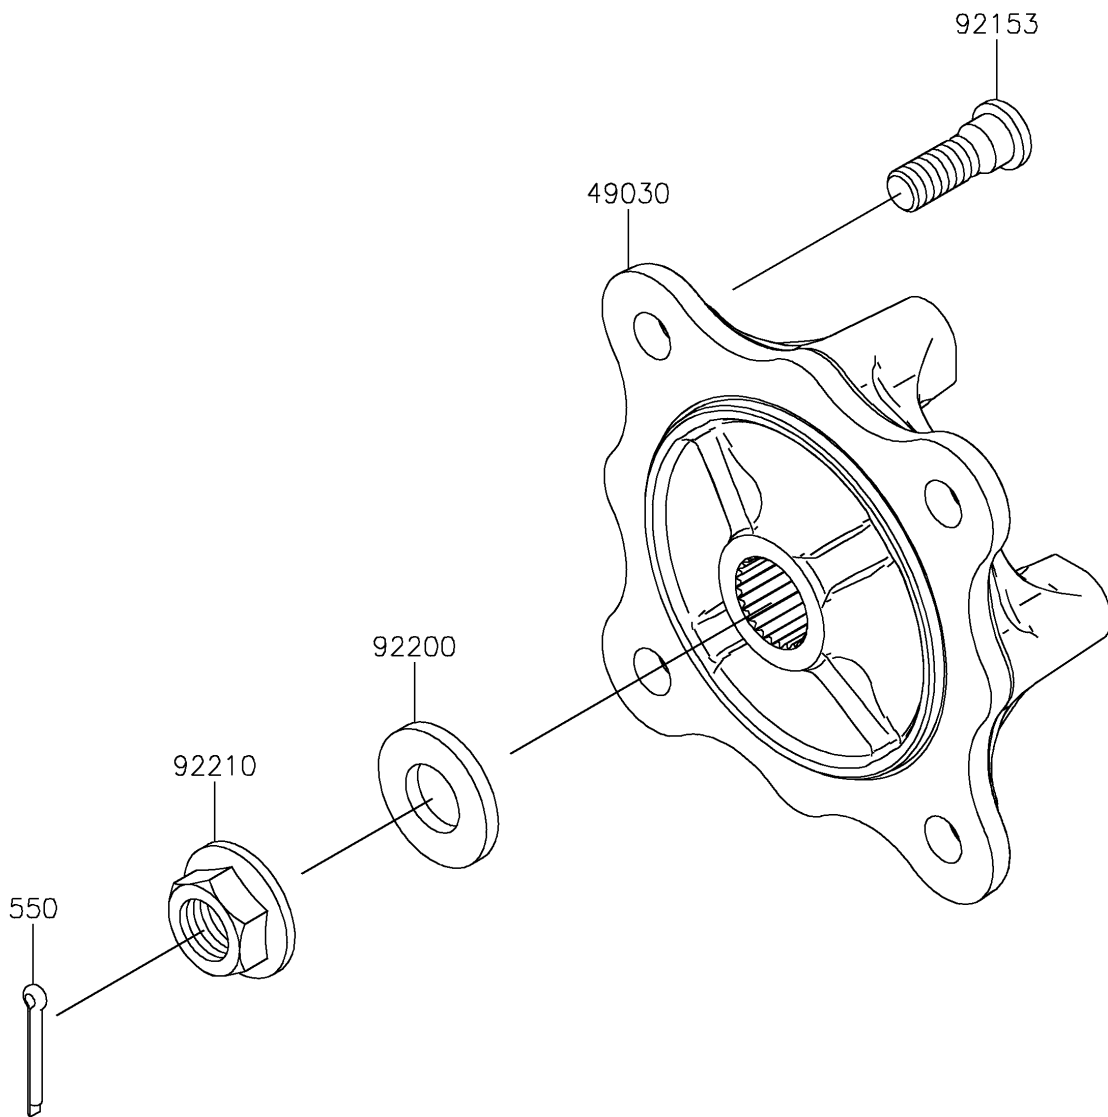

2022 MULE PRO-DXT™ EPS DIESEL FE PARTS DIAGRAM

Front Hubs/Brakes

F2230

2022 MULE PRO-DXT™ EPS DIESEL FE PARTS LIST

Front Hubs/Brakes

ITEM NAME	PART NUMBER	QUANTITY
HUB,FR (Ref # 49030)	49030-0048	2
BOLT,12MM (Ref # 92153)	92153-1915	8
WASHER,20.3X41X4.5 (Ref # 92200)	92200-0921	2
NUT,FLANGED,20MM (Ref # 92210)	92210-2093	2
PIN-COTTER,4.0X30 (Ref # 550)	550AA4030	2