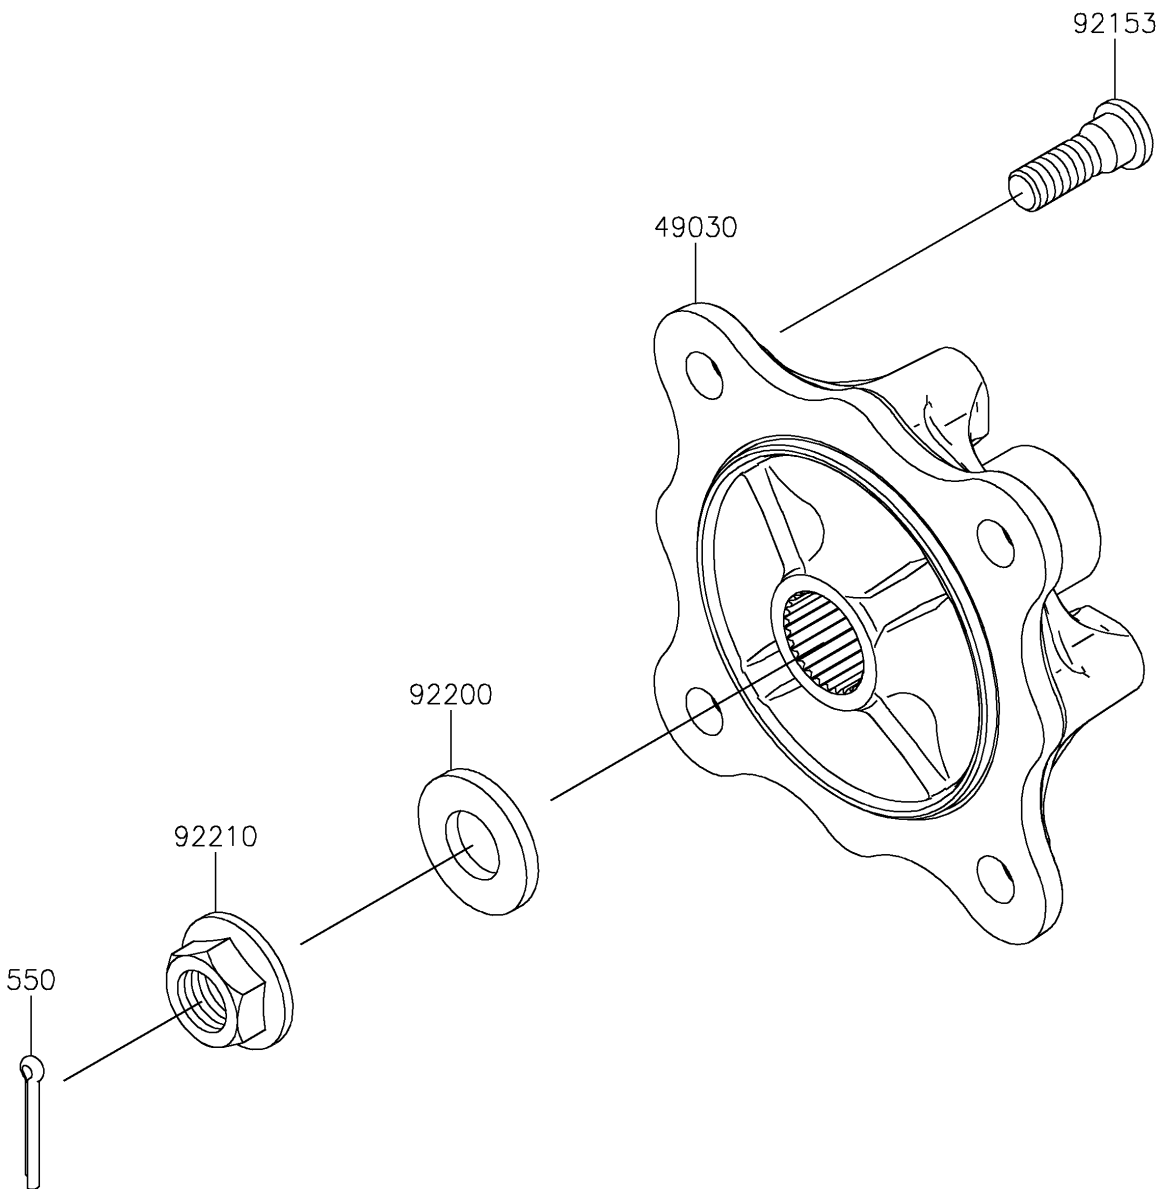

2022 MULE PRO-DXT™ EPS DIESEL FE PARTS DIAGRAM

Rear Hubs/Brakes

F2240

2022 MULE PRO-DXT™ EPS DIESEL FE PARTS LIST

Rear Hubs/Brakes

ITEM NAME	PART NUMBER	QUANTITY
HUB,RR (Ref # 49030)	49030-0049	2
BOLT,12MM (Ref # 92153)	92153-1915	8
WASHER,20.3X41X4.5 (Ref # 92200)	92200-0921	2
NUT,FLANGED,20MM (Ref # 92210)	92210-2093	2
PIN-COTTER,4.0X30 (Ref # 550)	550AA4030	2