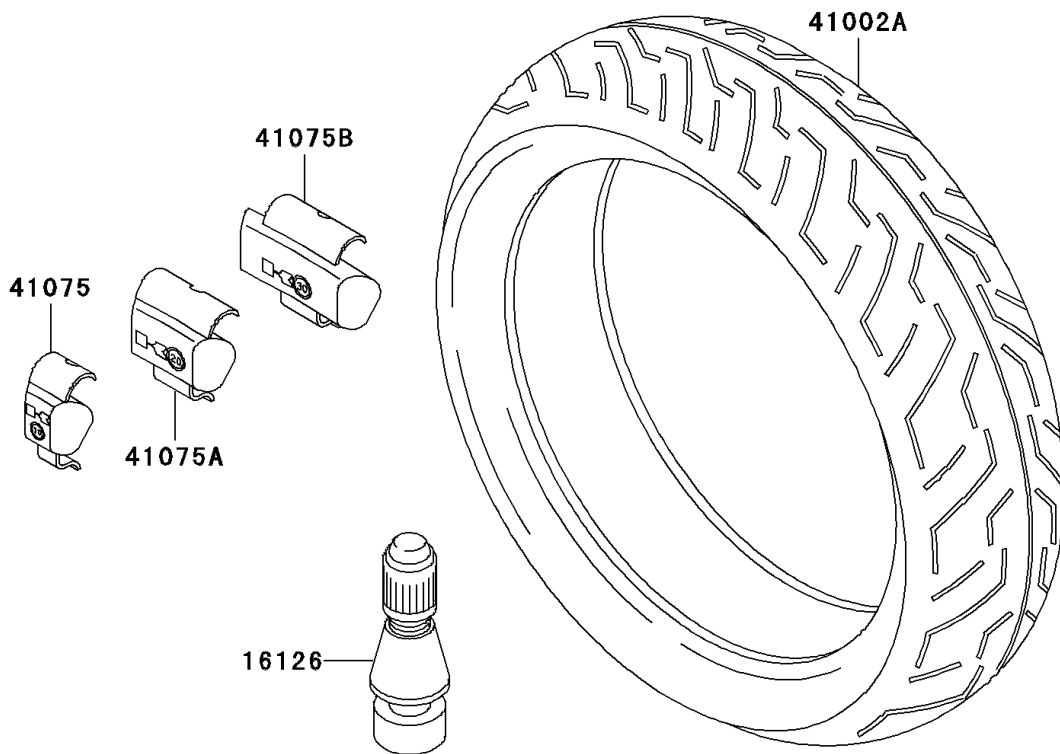

1993 Ninja® ZX™ -11 PARTS DIAGRAM

Tires

F2210

1993 Ninja® ZX™ -11 PARTS LIST

Tires

ITEM NAME	PART NUMBER	QUANTITY
VALVE,TIRE (Ref # 16126)	16126-1140	2
TIRE,FR,120/70ZR17,B50F(BS) (Ref # 41002)	41002-1948	1
TIRE,RR,180/55ZR17,B50RCZ(BS) (Ref # 41002A)	41002-1949	1
BALANCER-WHEEL,10G,SILVER (Ref # 41075)	41075-1014	AR
BALANCER-WHEEL,20G,SILVER (Ref # 41075A)	41075-1015	AR
BALANCER-WHEEL,30G,SILVER (Ref # 41075B)	41075-1016	AR