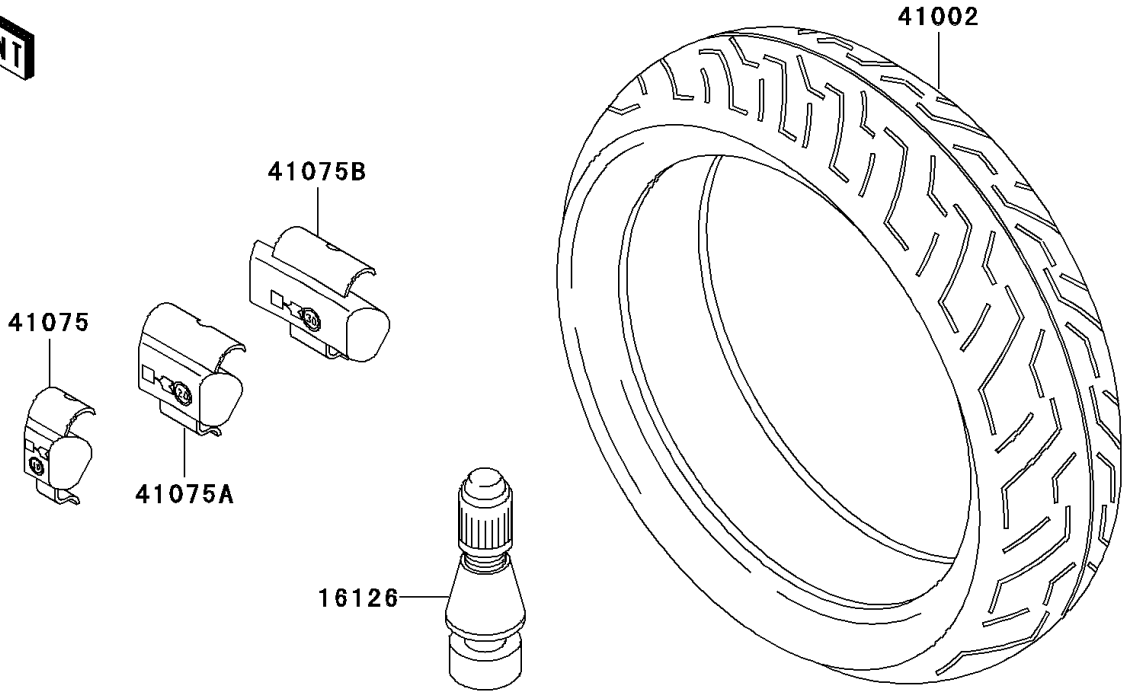

1993 Ninja® ZX™ -11 PARTS DIAGRAM

Tires

F2210

1993 Ninja® ZX™ -11 PARTS LIST

Tires

ITEM NAME	PART NUMBER	QUANTITY
VALVE,TIRE (Ref # 16126)	16126-1140	2
TIRE,FR,120/70ZR17,B50F(BS) (Ref # 41002)	41002-1948	1
TIRE,RR,180/55ZR17,B50RCZ(BS) (Ref # 41002A)	41002-1949	1
BALANCER-WHEEL,10G,SILVER (Ref # 41075)	41075-1014	AR
BALANCER-WHEEL,20G,SILVER (Ref # 41075A)	41075-1015	AR
BALANCER-WHEEL,30G,SILVER (Ref # 41075B)	41075-1016	AR