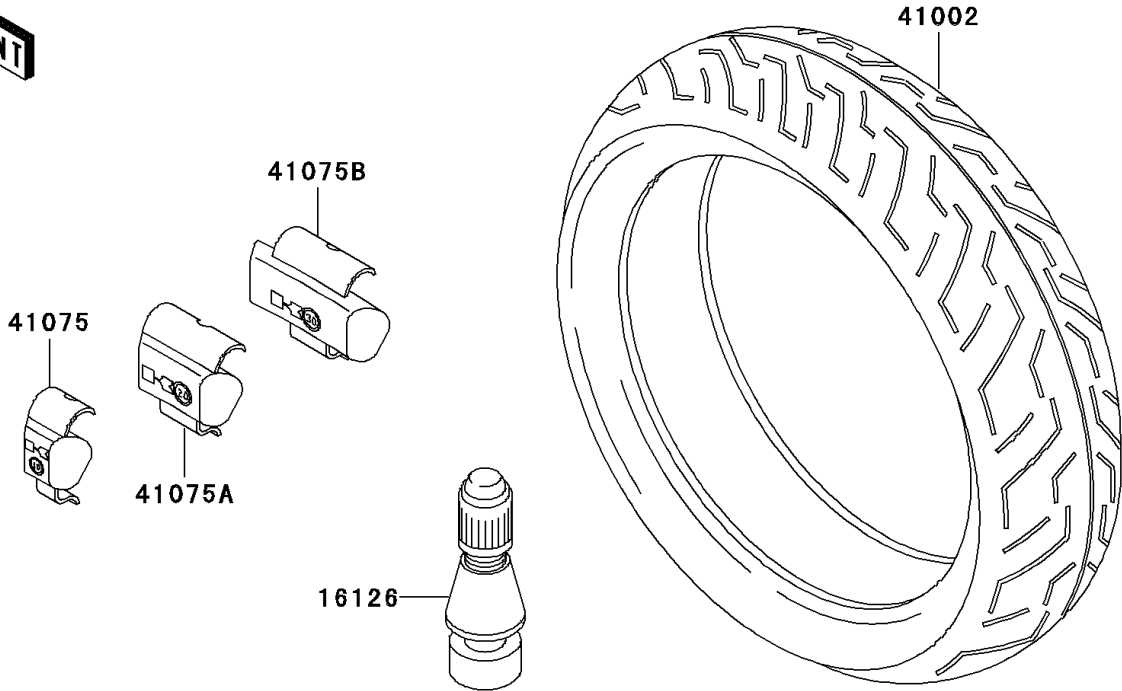

1994 Ninja[®] ZX[™]-11 PARTS DIAGRAM

Tires

F2210

1994 Ninja® ZX™ -11 PARTS LIST

Tires

ITEM NAME	PART NUMBER	QUANTITY
VALVE,TIRE (Ref # 16126)	16126-1140	2
TIRE,FR,120/70ZR17,B50F(BS) (Ref # 41002)	41002-1948	1
TIRE,RR,180/55ZR17,B50RCZ(BS) (Ref # 41002A)	41002-1949	1
BALANCER-WHEEL,10G,SILVER (Ref # 41075)	41075-1014	AR
BALANCER-WHEEL,20G,SILVER (Ref # 41075A)	41075-1015	AR
BALANCER-WHEEL,30G,SILVER (Ref # 41075B)	41075-1016	AR