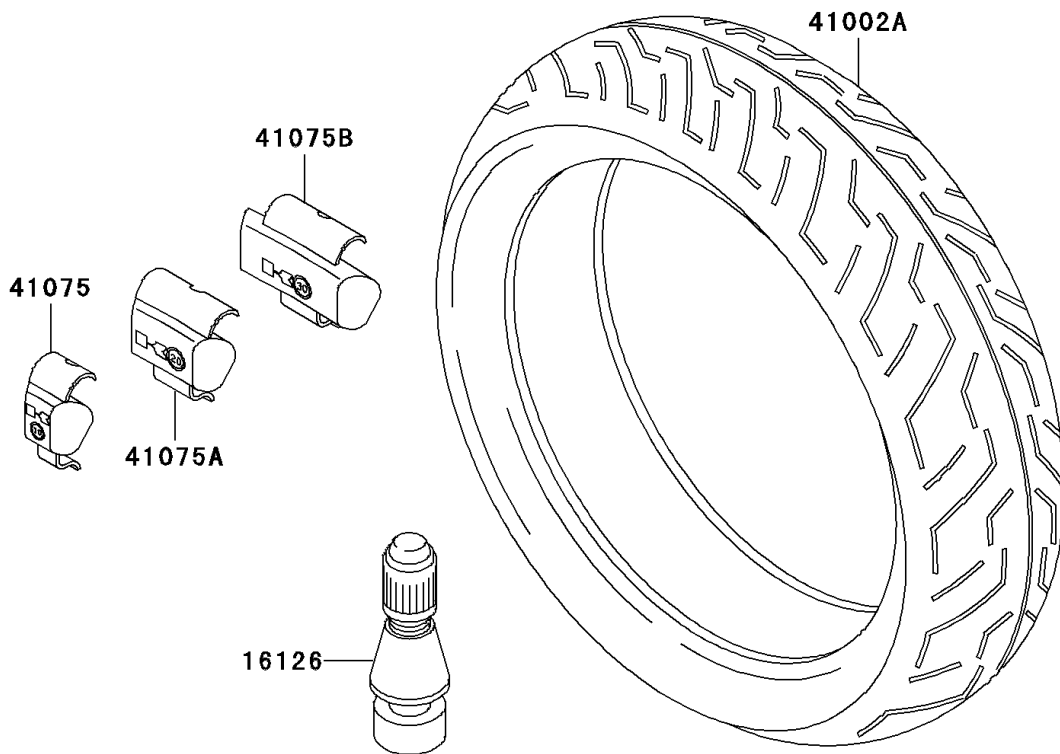

1994 Ninja[®] ZX[™]-11 PARTS DIAGRAM

Tires

F2210

1994 Ninja® ZX™ -11 PARTS LIST

Tires

ITEM NAME	PART NUMBER	QUANTITY
VALVE,TIRE (Ref # 16126)	16126-1140	2
TIRE,FR,120/70ZR17,B50F(BS) (Ref # 41002)	41002-1948	1
TIRE,RR,180/55ZR17,B50RCZ(BS) (Ref # 41002A)	41002-1949	1
BALANCER-WHEEL,10G,SILVER (Ref # 41075)	41075-1014	AR
BALANCER-WHEEL,20G,SILVER (Ref # 41075A)	41075-1015	AR
BALANCER-WHEEL,30G,SILVER (Ref # 41075B)	41075-1016	AR