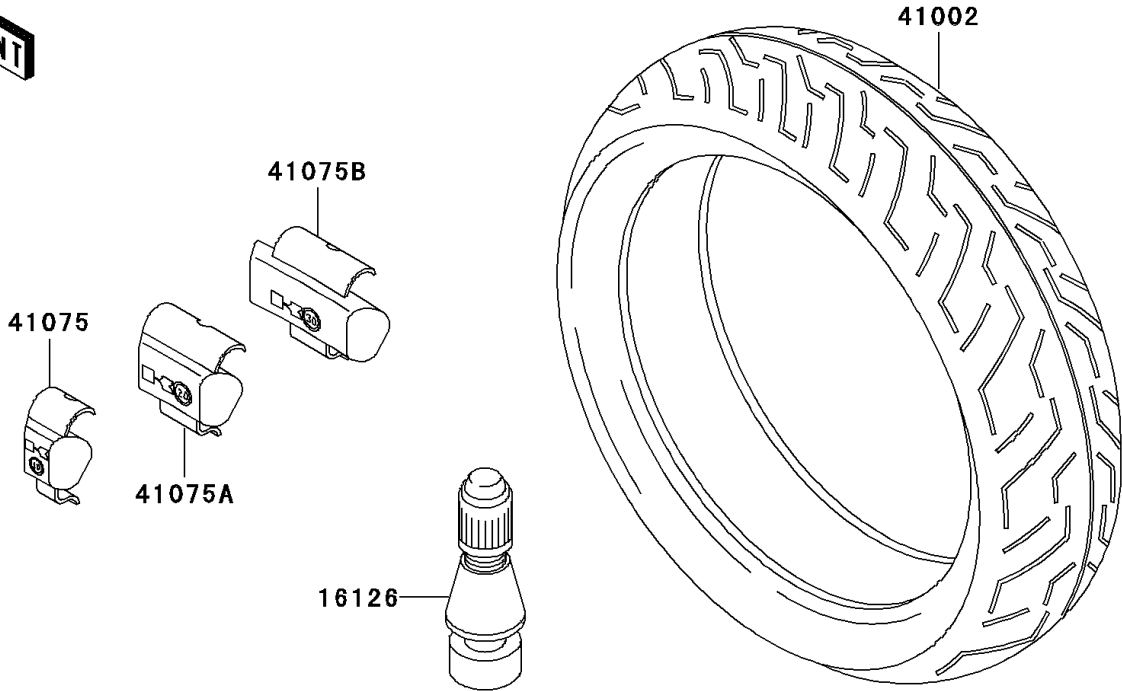

1995 Ninja® ZX™ -11 PARTS DIAGRAM

Tires

F2210

1995 Ninja® ZX™ -11 PARTS LIST

Tires

ITEM NAME	PART NUMBER	QUANTITY
VALVE,TIRE (Ref # 16126)	16126-1140	2
TIRE,FR,120/70ZR17,B50F(BS) (Ref # 41002)	41002-1948	1
TIRE,RR,180/55ZR17,B50RCZ(BS) (Ref # 41002A)	41002-1949	1
BALANCER-WHEEL,10G,SILVER (Ref # 41075)	41075-1014	AR
BALANCER-WHEEL,20G,SILVER (Ref # 41075A)	41075-1015	AR
BALANCER-WHEEL,30G,SILVER (Ref # 41075B)	41075-1016	AR