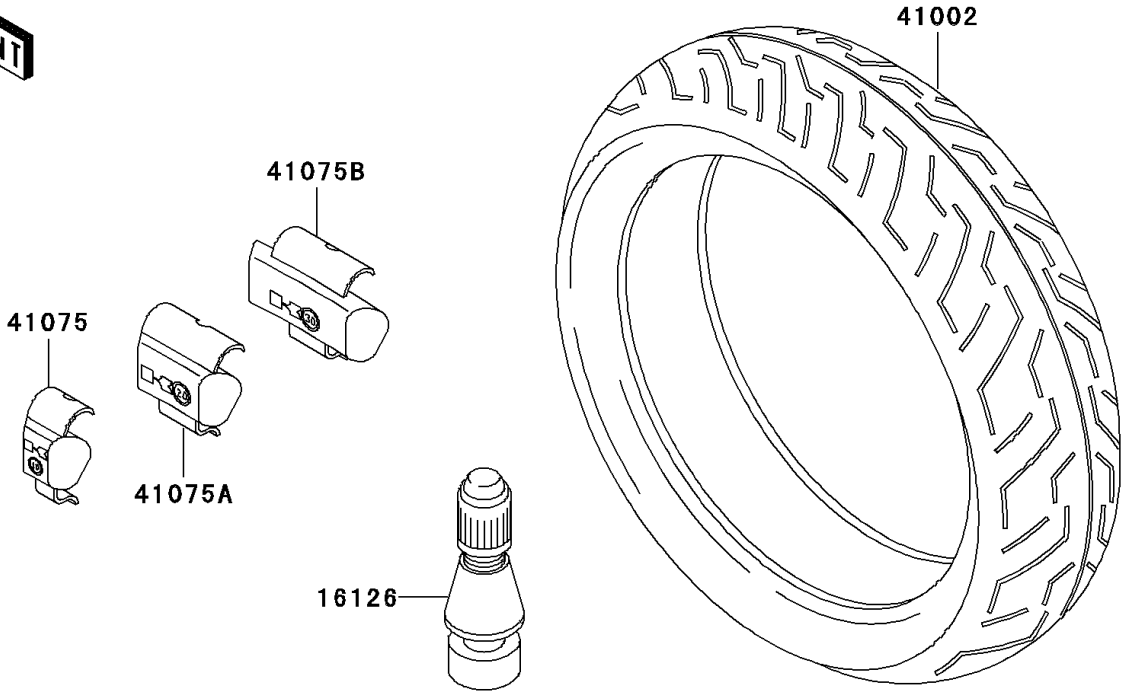

1995 Ninja® ZX™ -11 PARTS DIAGRAM

Tires

F2210

1995 Ninja® ZX™ -11 PARTS LIST

Tires

ITEM NAME	PART NUMBER	QUANTITY
VALVE,TIRE (Ref # 16126)	16126-1140	2
TIRE,FR,120/70ZR17,B50F(BS) (Ref # 41002)	41002-1948	1
TIRE,RR,180/55ZR17,B50RCZ(BS) (Ref # 41002A)	41002-1949	1
BALANCER-WHEEL,10G,SILVER (Ref # 41075)	41075-1014	AR
BALANCER-WHEEL,20G,SILVER (Ref # 41075A)	41075-1015	AR
BALANCER-WHEEL,30G,SILVER (Ref # 41075B)	41075-1016	AR