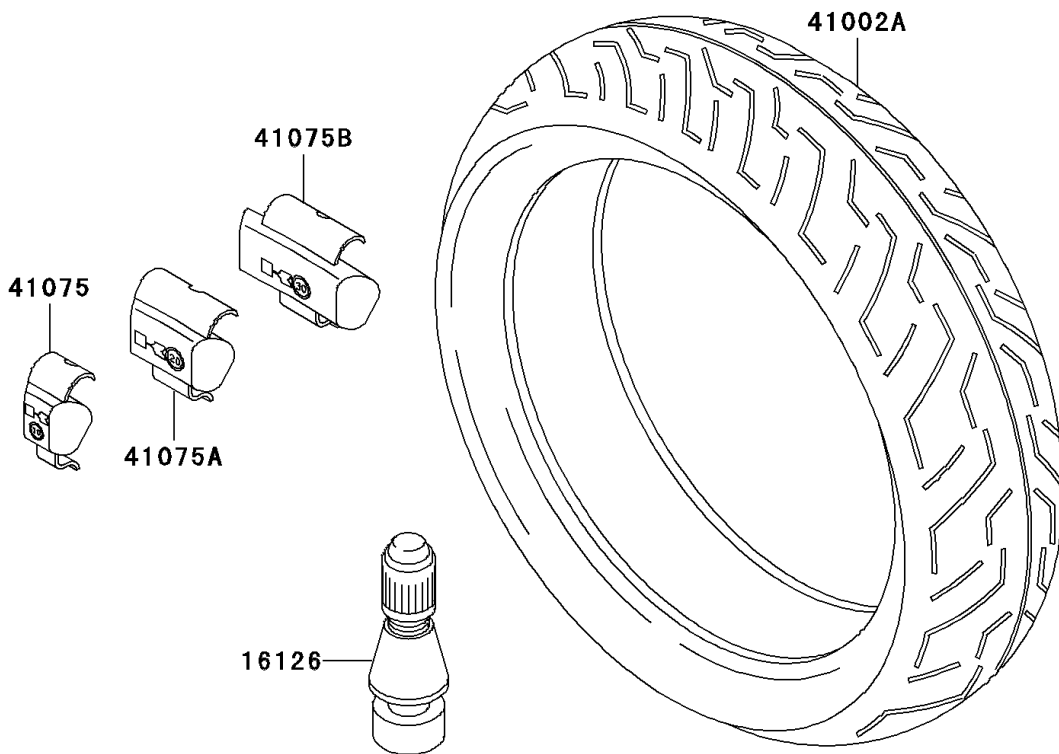

1995 Ninja® ZX™ -11 PARTS DIAGRAM

Tires

F2210

1995 Ninja® ZX™ -11 PARTS LIST

Tires

ITEM NAME	PART NUMBER	QUANTITY
VALVE,TIRE (Ref # 16126)	16126-1140	2
TIRE,FR,120/70ZR17,B50F(BS) (Ref # 41002)	41002-1948	1
TIRE,RR,180/55ZR17,B50RCZ(BS) (Ref # 41002A)	41002-1949	1
BALANCER-WHEEL,10G,SILVER (Ref # 41075)	41075-1014	AR
BALANCER-WHEEL,20G,SILVER (Ref # 41075A)	41075-1015	AR
BALANCER-WHEEL,30G,SILVER (Ref # 41075B)	41075-1016	AR