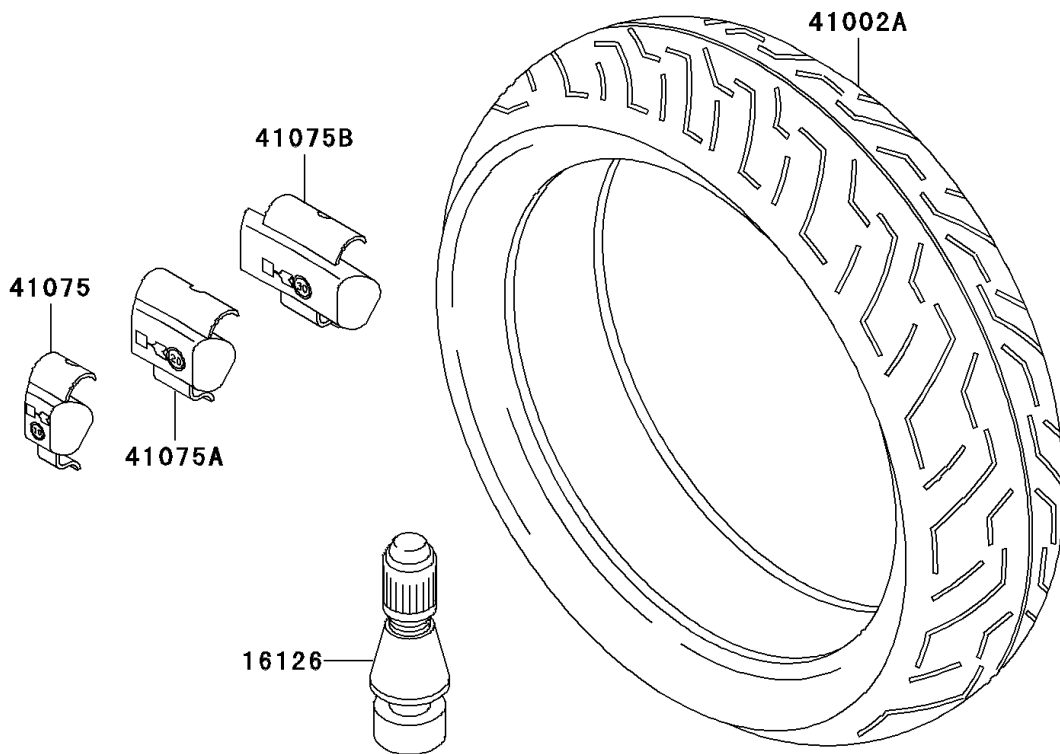

1995 Ninja® ZX™ -11 PARTS DIAGRAM

Tires

F2210

1995 Ninja® ZX™ -11 PARTS LIST

Tires

ITEM NAME	PART NUMBER	QUANTITY
VALVE,TIRE (Ref # 16126)	16126-1140	2
TIRE,FR,120/70ZR17,B50F(BS) (Ref # 41002)	41002-1948	1
TIRE,RR,180/55ZR17,B50RCZ(BS) (Ref # 41002A)	41002-1949	1
BALANCER-WHEEL,10G,SILVER (Ref # 41075)	41075-1014	AR
BALANCER-WHEEL,20G,SILVER (Ref # 41075A)	41075-1015	AR
BALANCER-WHEEL,30G,SILVER (Ref # 41075B)	41075-1016	AR