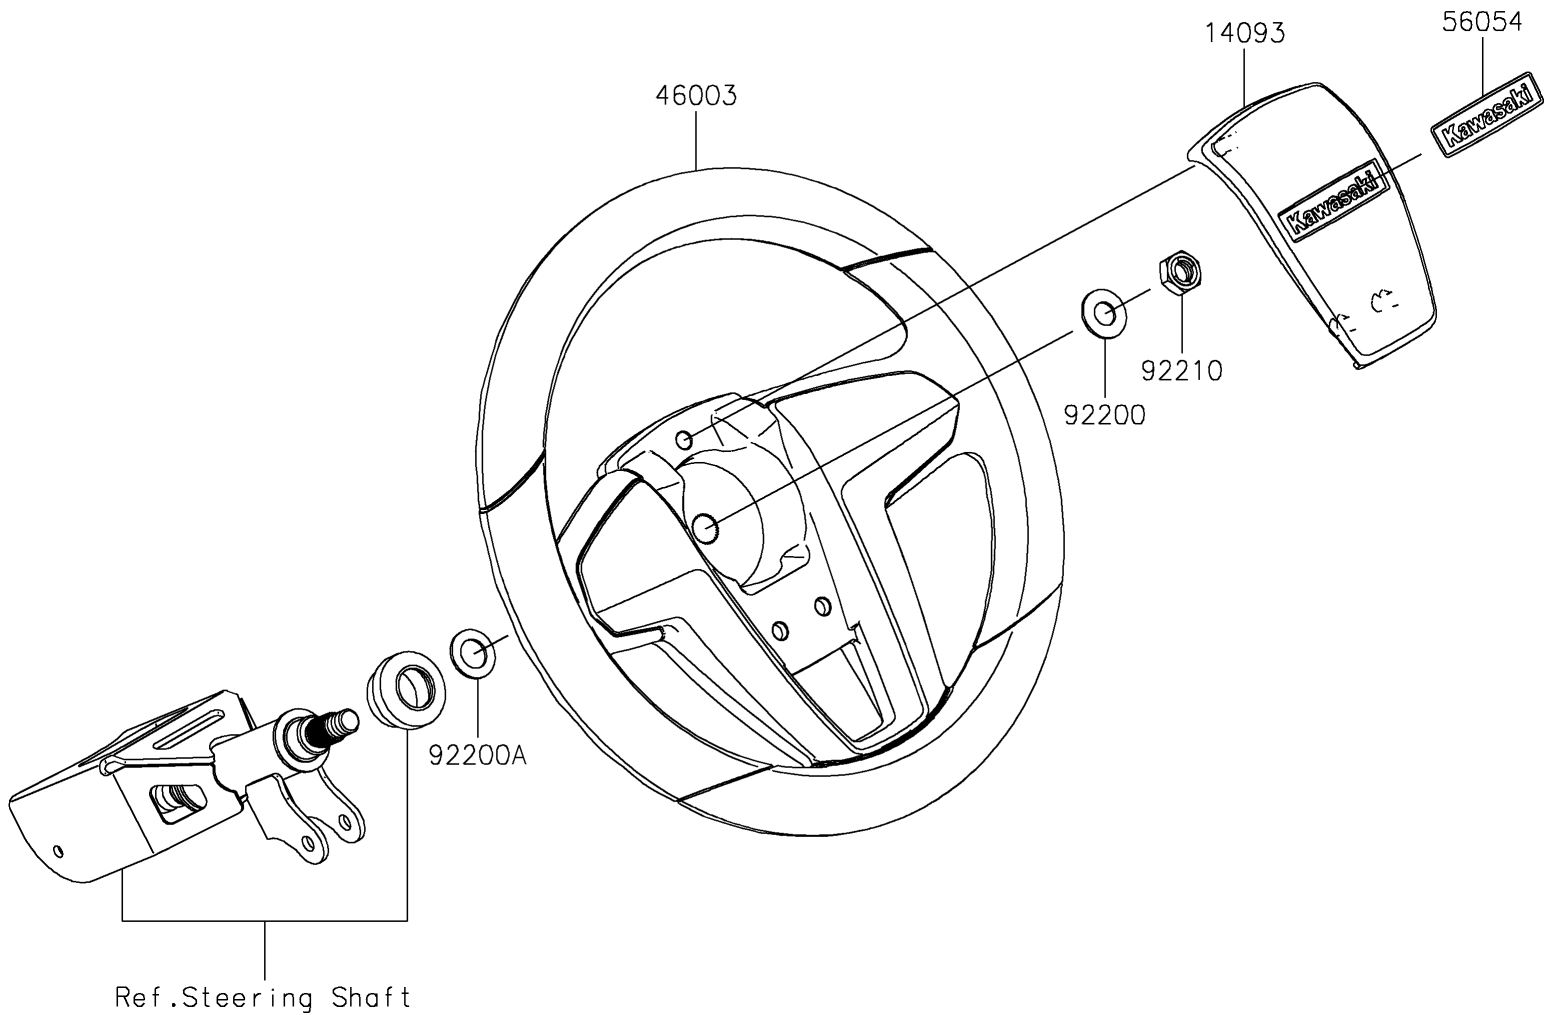

2022 MULE PRO-DXT™ EPS DIESEL FE PARTS DIAGRAM

Steering Wheel

F2311

2022 MULE PRO-DXT™ EPS DIESEL FE PARTS LIST

Steering Wheel

ITEM NAME	PART NUMBER	QUANTITY
-----------	-------------	----------