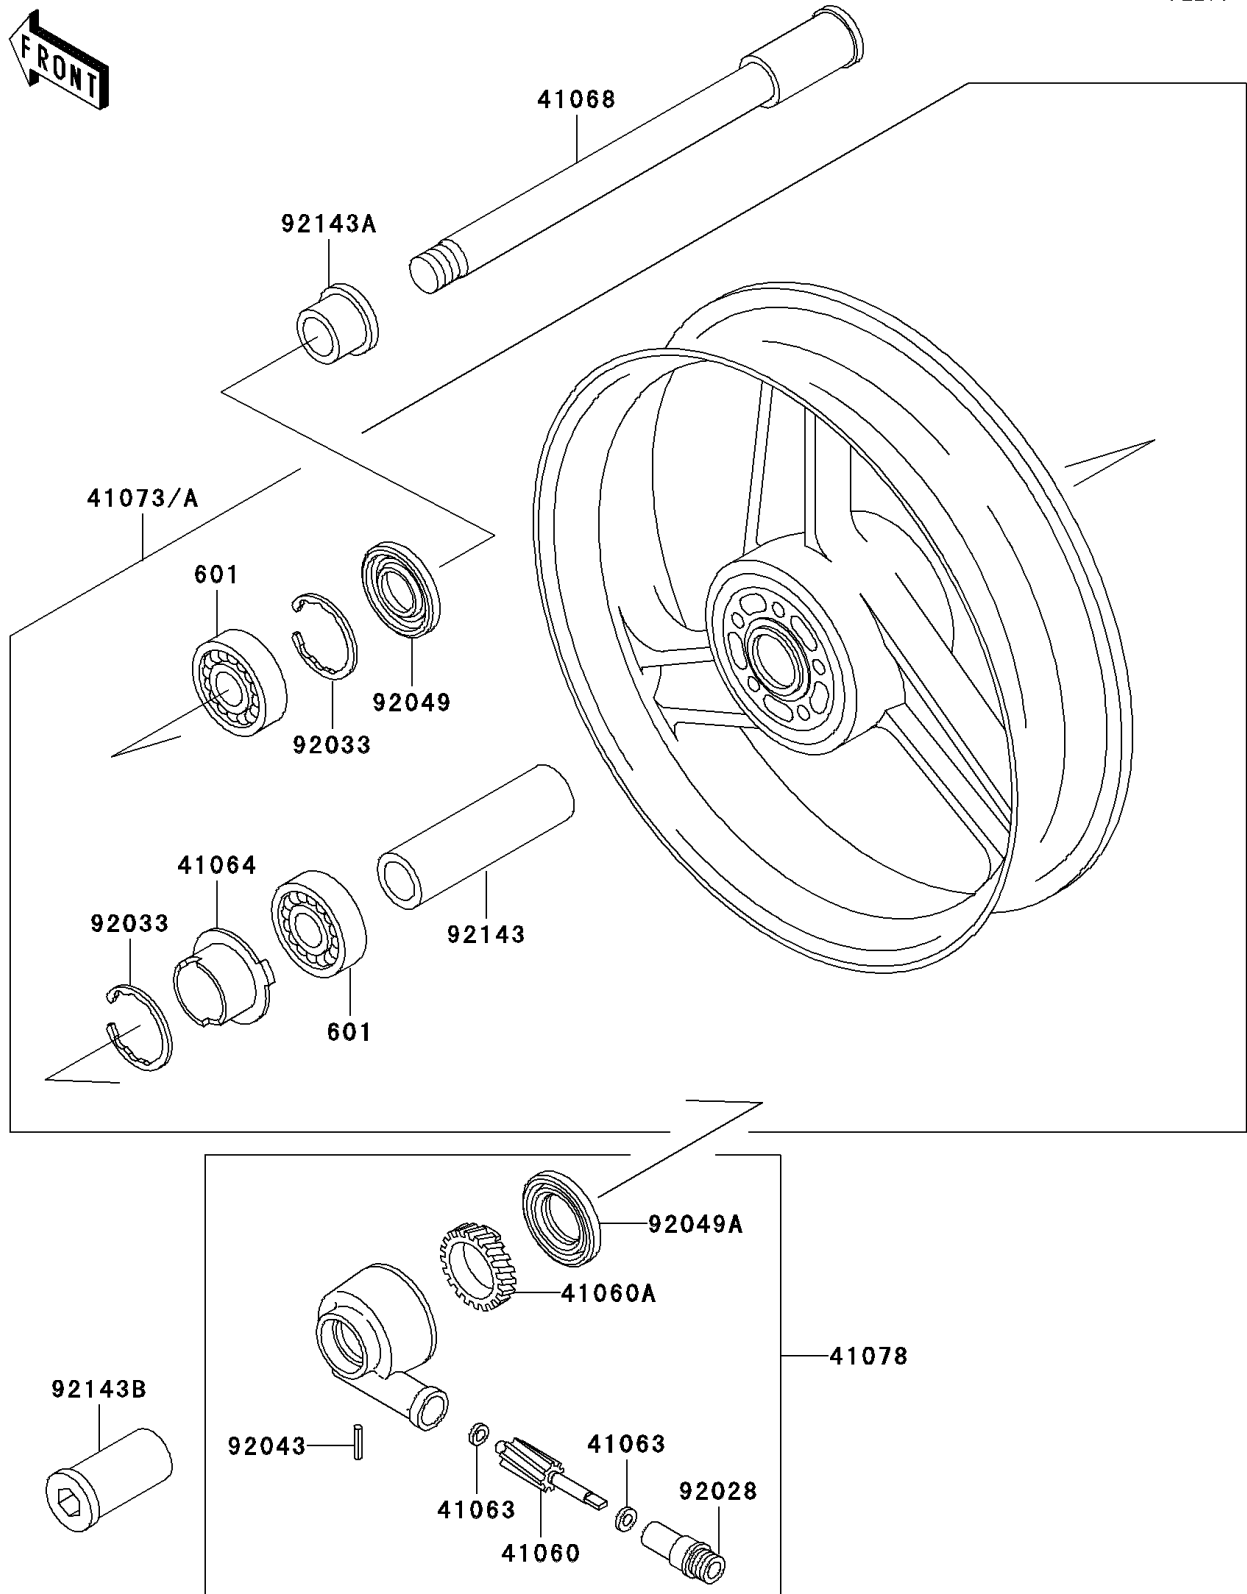

# 1994 Ninja® ZX™ -11 PARTS DIAGRAM

Front Wheel

F2230

# 1994 Ninja® ZX™ -11 PARTS LIST

## Front Wheel

ITEM NAME	PART NUMBER	QUANTITY
BEARING-BALL,#6005UU (Ref # 601)	601B6005UU	2
GEAR-METER SCREW,9T (Ref # 41060)	41060-1140	1
GEAR-METER SCREW,24T (Ref # 41060A)	41060-1141	1
WASHER,5.1X9X0.4 (Ref # 41063)	41063-001	2
RECEIVER-SPEEDOMETER (Ref # 41064)	41064-1055	1
AXLE,FR (Ref # 41068)	41068-1327	1
WHEEL-ASSY,FR,C.GRAY (Ref # 41073A)	41073-1554-JD	1
CASE-ASSY-METER GEAR (Ref # 41078)	41078-1082	1
BUSHING,METER GEAR CASE (Ref # 92028)	92028-1634	1
RING-SNAP,47MM (Ref # 92033)	92033-1042	2
PIN,SPRING,3X18 (Ref # 92043)	92043-1454	1
SEAL-OIL,BJN 32 47 5 (Ref # 92049)	92049-1377	1
SEAL-OIL,BJN-C2 35 52 5 (Ref # 92049A)	92049-1378	1
COLLAR,FR HUB,L=94 (Ref # 92143)	92143-1476	1
COLLAR,FR AXLE,RH,L=17.5 (Ref # 92143A)	92143-1477	1
COLLAR,FR AXLE,LH,L=44.5 (Ref # 92143B)	92143-1478	1