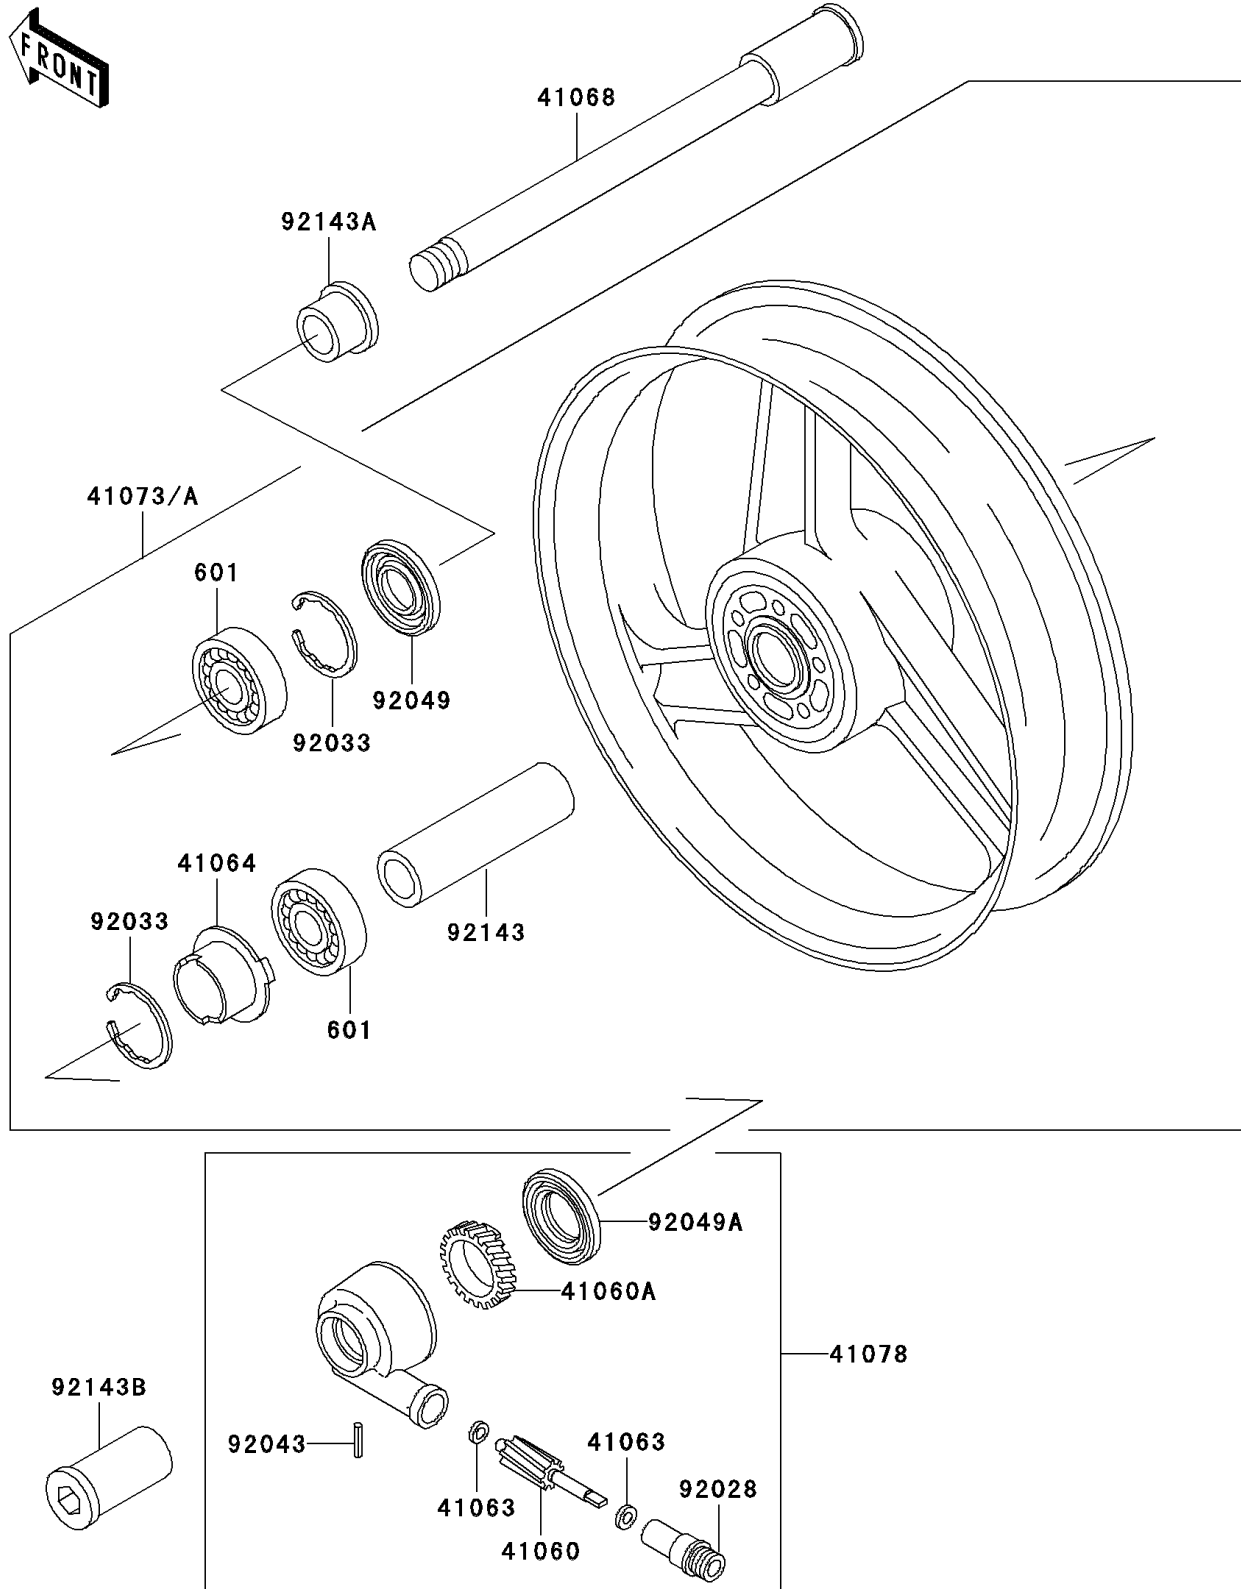

1994 Ninja® ZX™ -11 PARTS DIAGRAM

Front Wheel

F2230

1994 Ninja® ZX™ -11 PARTS LIST

Front Wheel

ITEM NAME	PART NUMBER	QUANTITY
BEARING-BALL,#6005UU (Ref # 601)	601B6005UU	2
GEAR-METER SCREW,9T (Ref # 41060)	41060-1140	1
GEAR-METER SCREW,24T (Ref # 41060A)	41060-1141	1
WASHER,5.1X9X0.4 (Ref # 41063)	41063-001	2
RECEIVER-SPEEDOMETER (Ref # 41064)	41064-1055	1
AXLE,FR (Ref # 41068)	41068-1327	1
WHEEL-ASSY,FR,C.GRAY (Ref # 41073A)	41073-1554-JD	1
CASE-ASSY-METER GEAR (Ref # 41078)	41078-1082	1
BUSHING,METER GEAR CASE (Ref # 92028)	92028-1634	1
RING-SNAP,47MM (Ref # 92033)	92033-1042	2
PIN,SPRING,3X18 (Ref # 92043)	92043-1454	1
SEAL-OIL,BJN 32 47 5 (Ref # 92049)	92049-1377	1
SEAL-OIL,BJN-C2 35 52 5 (Ref # 92049A)	92049-1378	1
COLLAR,FR HUB,L=94 (Ref # 92143)	92143-1476	1
COLLAR,FR AXLE,RH,L=17.5 (Ref # 92143A)	92143-1477	1
COLLAR,FR AXLE,LH,L=44.5 (Ref # 92143B)	92143-1478	1