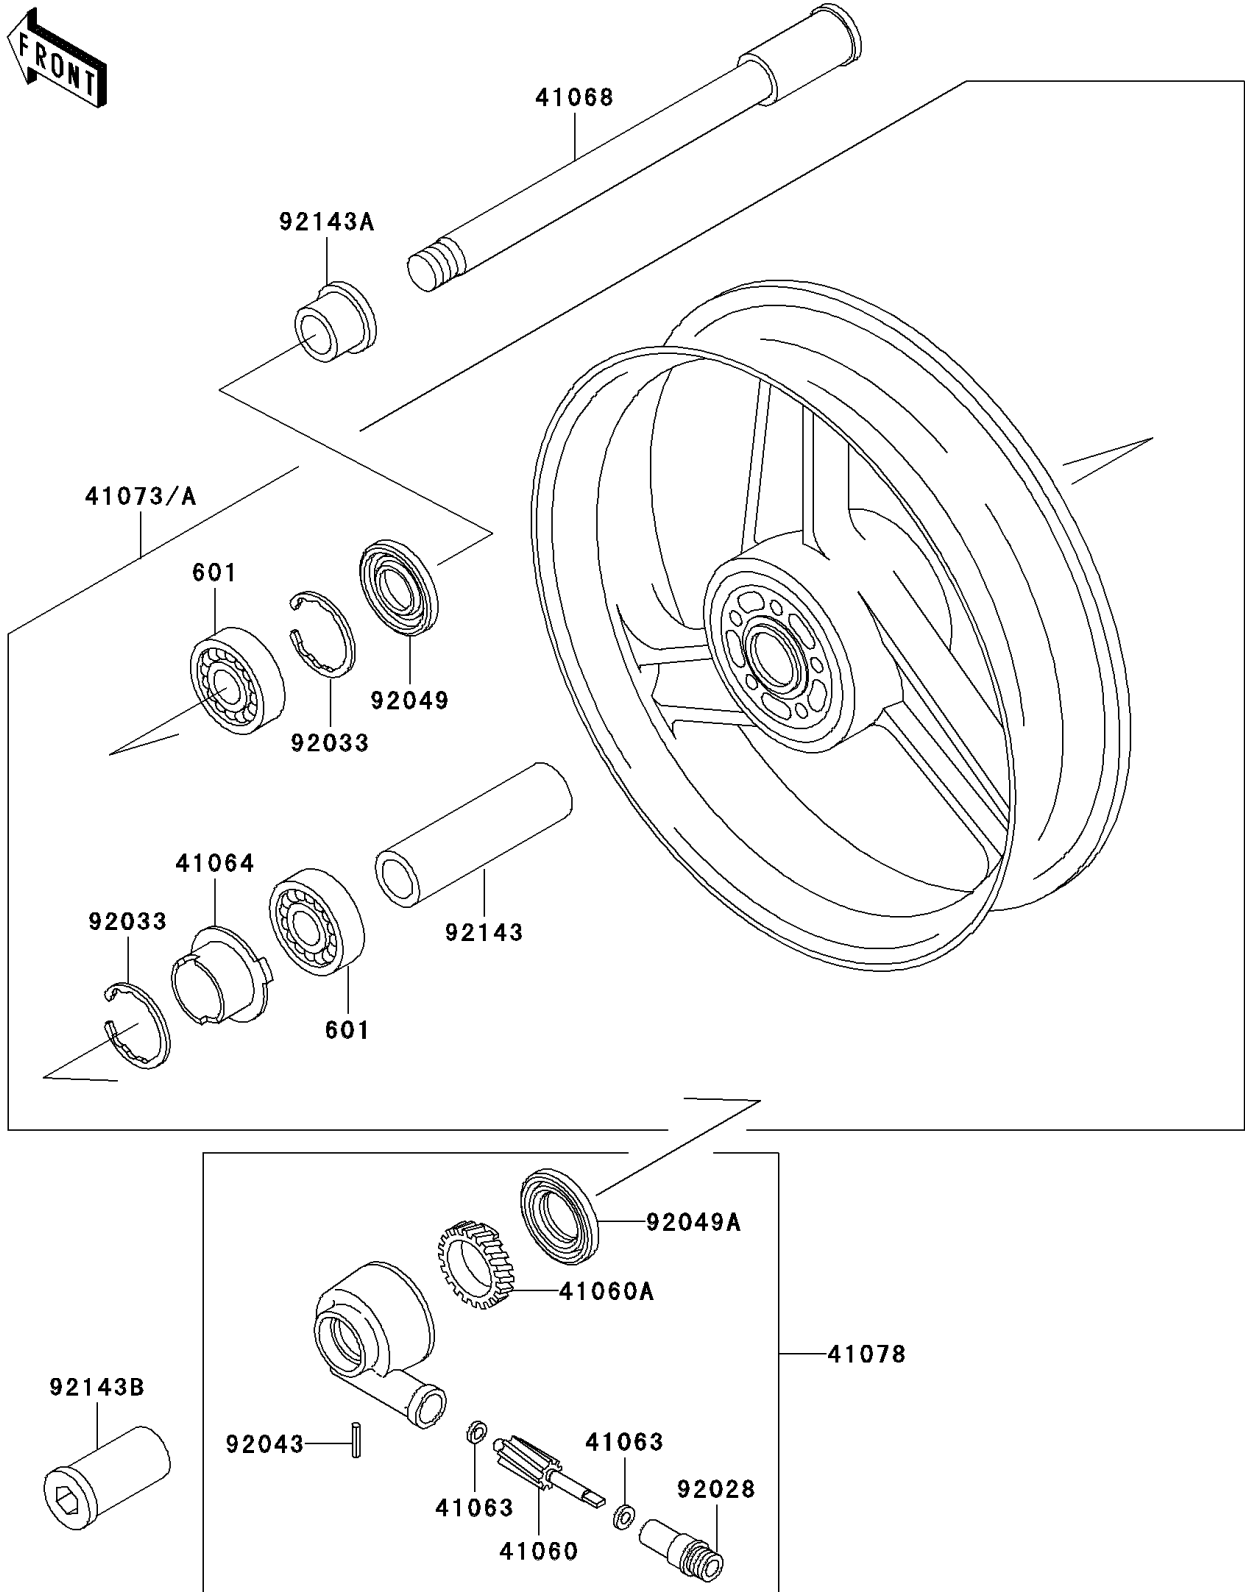

1995 Ninja® ZX™-11 PARTS DIAGRAM

Front Wheel

F2230

1995 Ninja® ZX™ -11 PARTS LIST

Front Wheel

ITEM NAME	PART NUMBER	QUANTITY
BEARING-BALL,#6005UU (Ref # 601)	601B6005UU	2
GEAR-METER SCREW,9T (Ref # 41060)	41060-1140	1
GEAR-METER SCREW,24T (Ref # 41060A)	41060-1141	1
WASHER,5.1X9X0.4 (Ref # 41063)	41063-001	2
RECEIVER-SPEEDOMETER (Ref # 41064)	41064-1055	1
AXLE,FR (Ref # 41068)	41068-1327	1
WHEEL-ASSY,FR,C.GRAY (Ref # 41073A)	41073-1554-JD	1
CASE-ASSY-METER GEAR (Ref # 41078)	41078-1082	1
BUSHING,METER GEAR CASE (Ref # 92028)	92028-1634	1
RING-SNAP,47MM (Ref # 92033)	92033-1042	2
PIN,SPRING,3X18 (Ref # 92043)	92043-1454	1
SEAL-OIL,BJN 32 47 5 (Ref # 92049)	92049-1377	1
SEAL-OIL,BJN-C2 35 52 5 (Ref # 92049A)	92049-1378	1
COLLAR,FR HUB,L=94 (Ref # 92143)	92143-1476	1
COLLAR,FR AXLE,RH,L=17.5 (Ref # 92143A)	92143-1477	1
COLLAR,FR AXLE,LH,L=44.5 (Ref # 92143B)	92143-1478	1