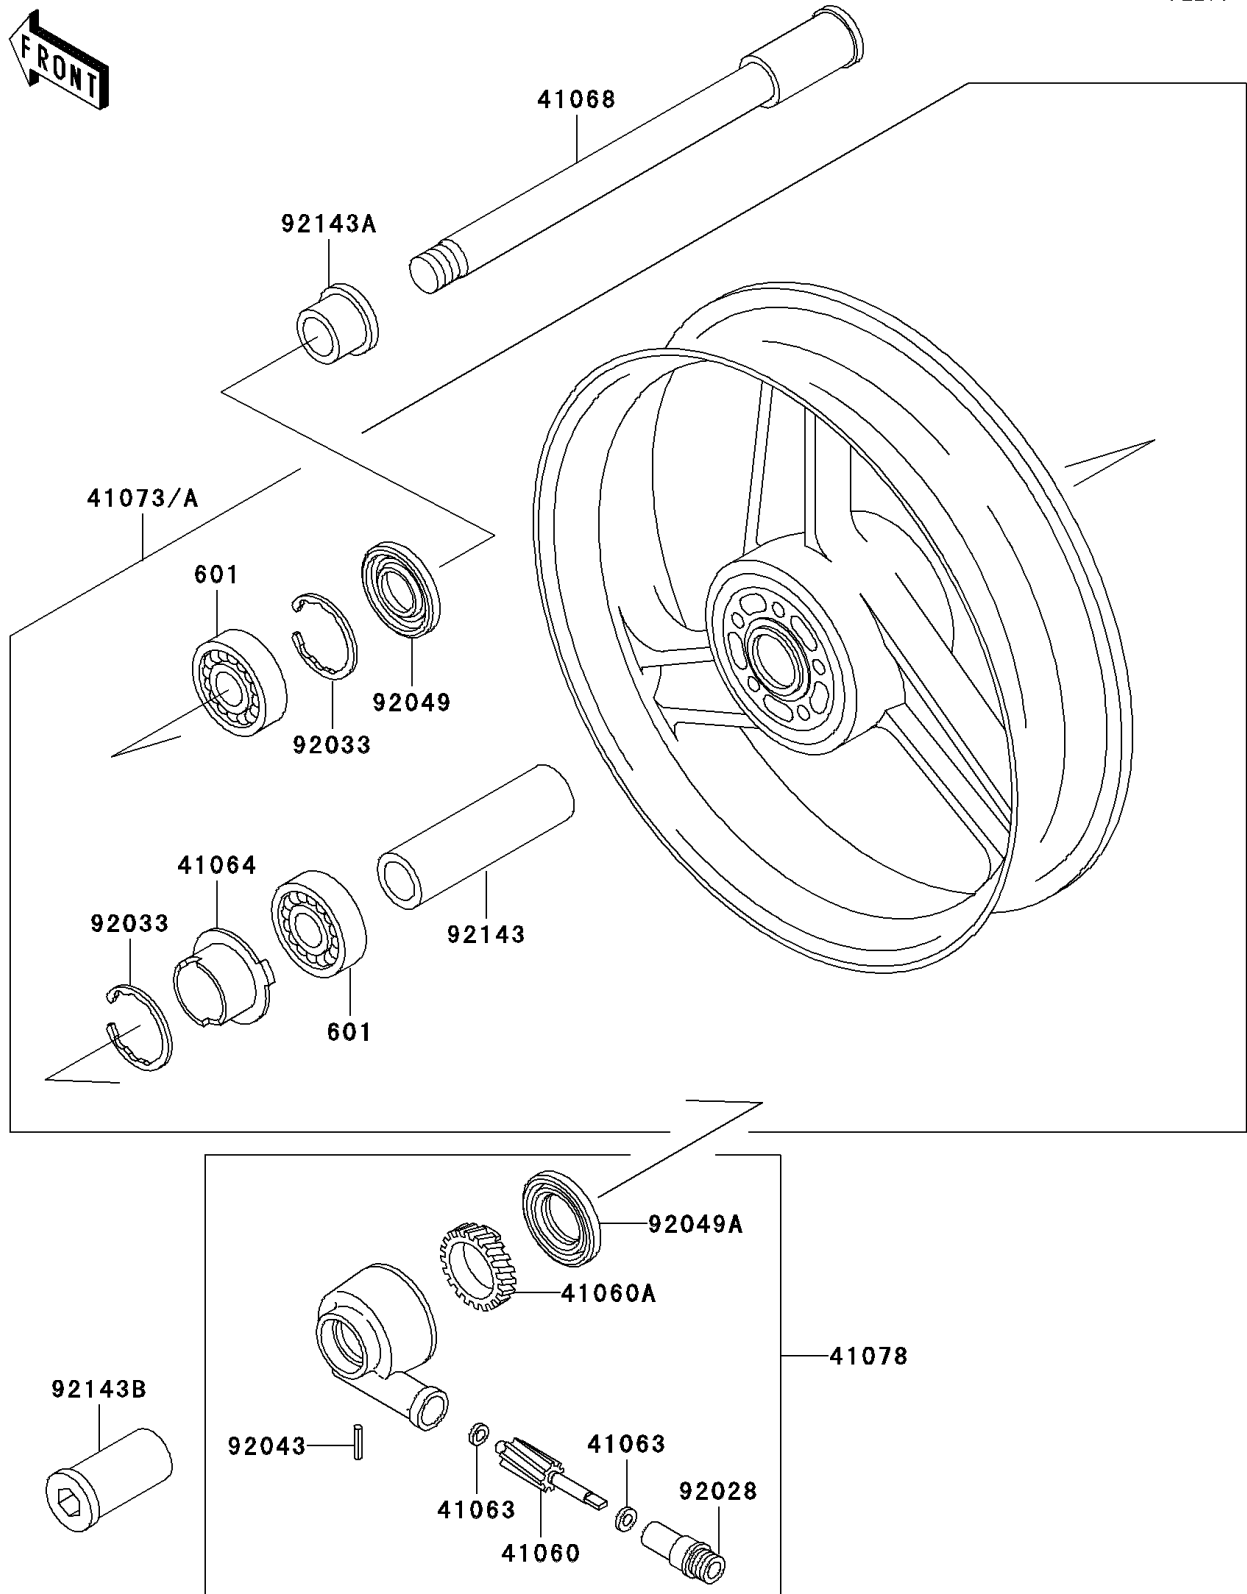

1995 Ninja® ZX™ -11 PARTS DIAGRAM

Front Wheel

F2230

1995 Ninja® ZX™ -11 PARTS LIST

Front Wheel

ITEM NAME	PART NUMBER	QUANTITY
BEARING-BALL,#6005UU (Ref # 601)	601B6005UU	2
GEAR-METER SCREW,9T (Ref # 41060)	41060-1140	1
GEAR-METER SCREW,24T (Ref # 41060A)	41060-1141	1
WASHER,5.1X9X0.4 (Ref # 41063)	41063-001	2
RECEIVER-SPEEDOMETER (Ref # 41064)	41064-1055	1
AXLE,FR (Ref # 41068)	41068-1327	1
WHEEL-ASSY,FR,C.GRAY (Ref # 41073A)	41073-1554-JD	1
CASE-ASSY-METER GEAR (Ref # 41078)	41078-1082	1
BUSHING,METER GEAR CASE (Ref # 92028)	92028-1634	1
RING-SNAP,47MM (Ref # 92033)	92033-1042	2
PIN,SPRING,3X18 (Ref # 92043)	92043-1454	1
SEAL-OIL,BJN 32 47 5 (Ref # 92049)	92049-1377	1
SEAL-OIL,BJN-C2 35 52 5 (Ref # 92049A)	92049-1378	1
COLLAR,FR HUB,L=94 (Ref # 92143)	92143-1476	1
COLLAR,FR AXLE,RH,L=17.5 (Ref # 92143A)	92143-1477	1
COLLAR,FR AXLE,LH,L=44.5 (Ref # 92143B)	92143-1478	1