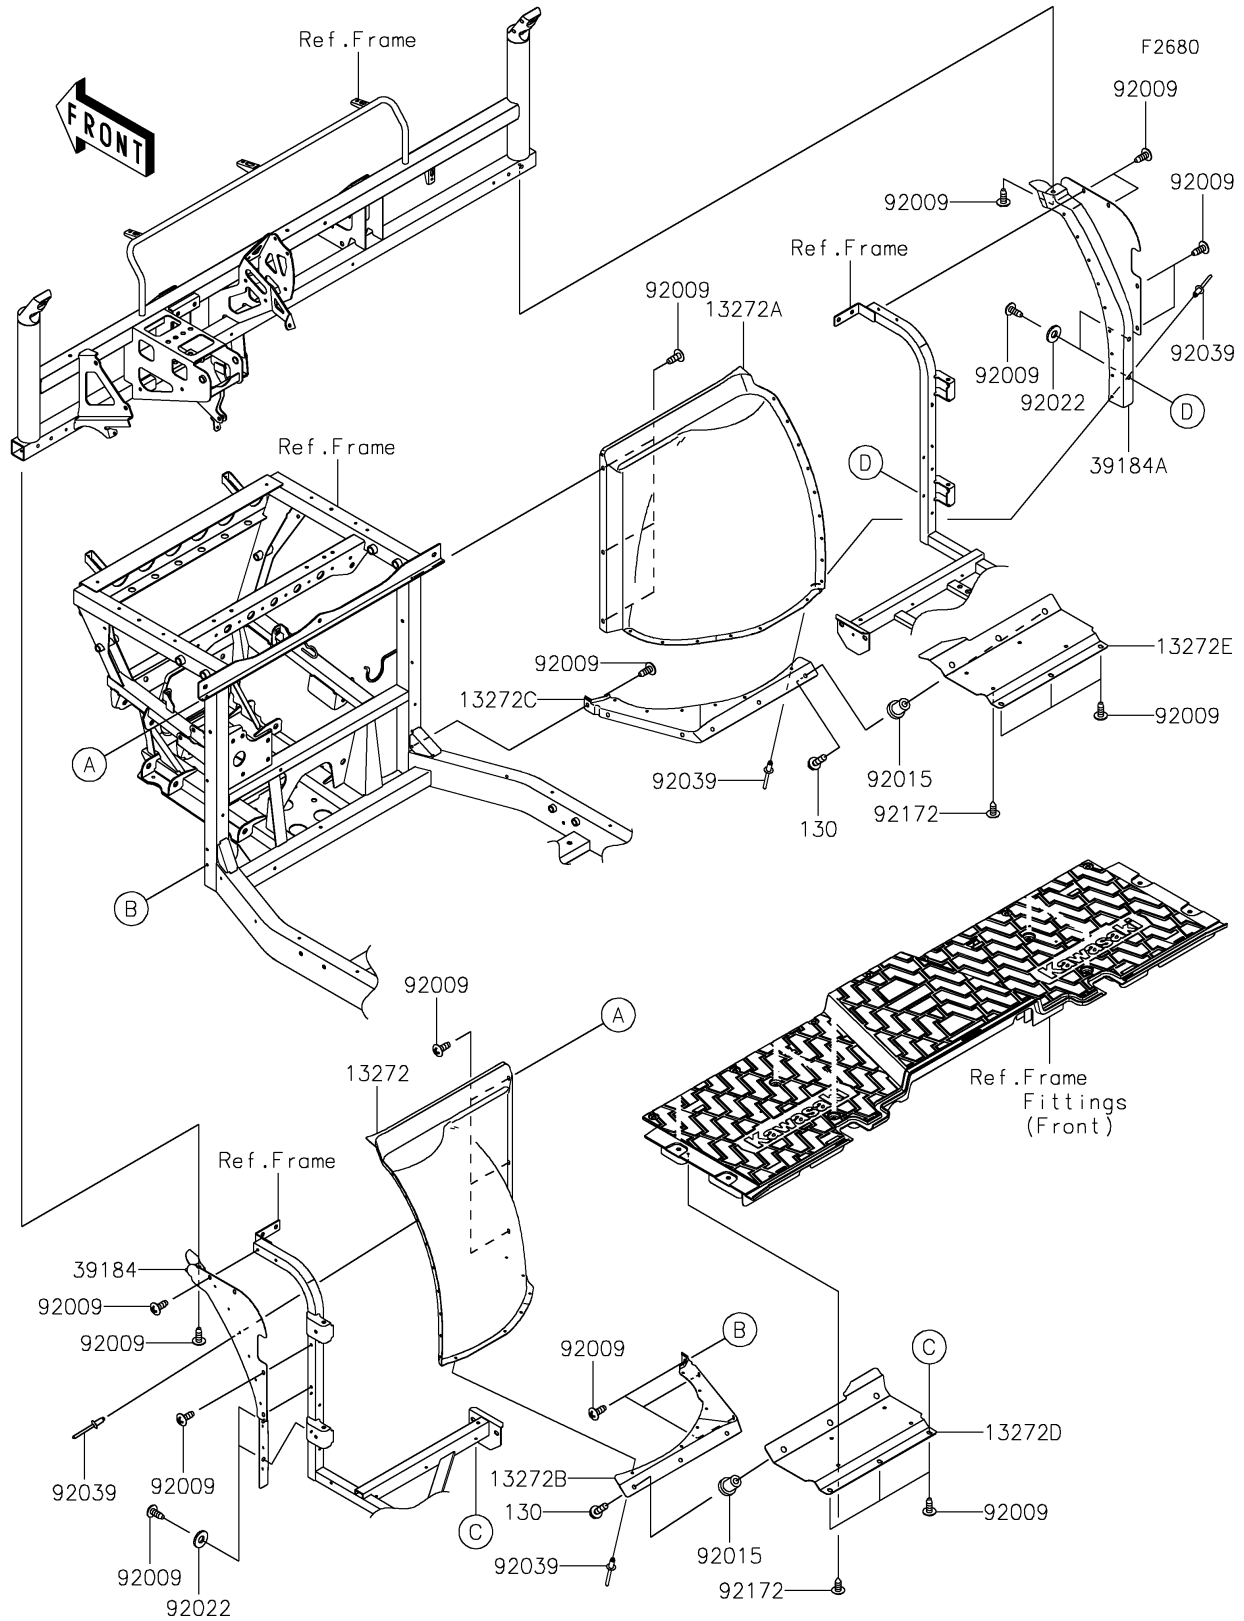

2022 MULE PRO-DXT™ EPS DIESEL FE PARTS DIAGRAM

Guard(s)

2022 MULE PRO-DXT™ EPS DIESEL FE PARTS LIST

Guard(s)

ITEM NAME	PART NUMBER	QUANTITY
PLATE (Ref # 13272)	13272-2323	1
PLATE (Ref # 13272A)	13272-2324	1
PLATE (Ref # 13272B)	13272-2327	1
PLATE (Ref # 13272C)	13272-2328	1
PLATE,UNDER GUARD,LH (Ref # 13272D)	13272-2330	1
PLATE,UNDER GUARD,RH (Ref # 13272E)	13272-2331	1
BRACKET-ASSY,SIDE,LH (Ref # 39184)	39184-0718	1
BRACKET-ASSY,SIDE,RH (Ref # 39184A)	39184-0719	1
SCREW,TAPPING,6X16 (Ref # 92009)	92009-1166	32
NUT,RUBBER,6MM (Ref # 92015)	92015-1692	6
WASHER,8.2X19X2 (Ref # 92022)	92022-1533	4
RIVET,4.8X7.6 (Ref # 92039)	92039-0784	30
SCREW,6X16 (Ref # 92172)	92172-0284	8
BOLT-FLANGED,6X20 (Ref # 130)	130BA0620	6