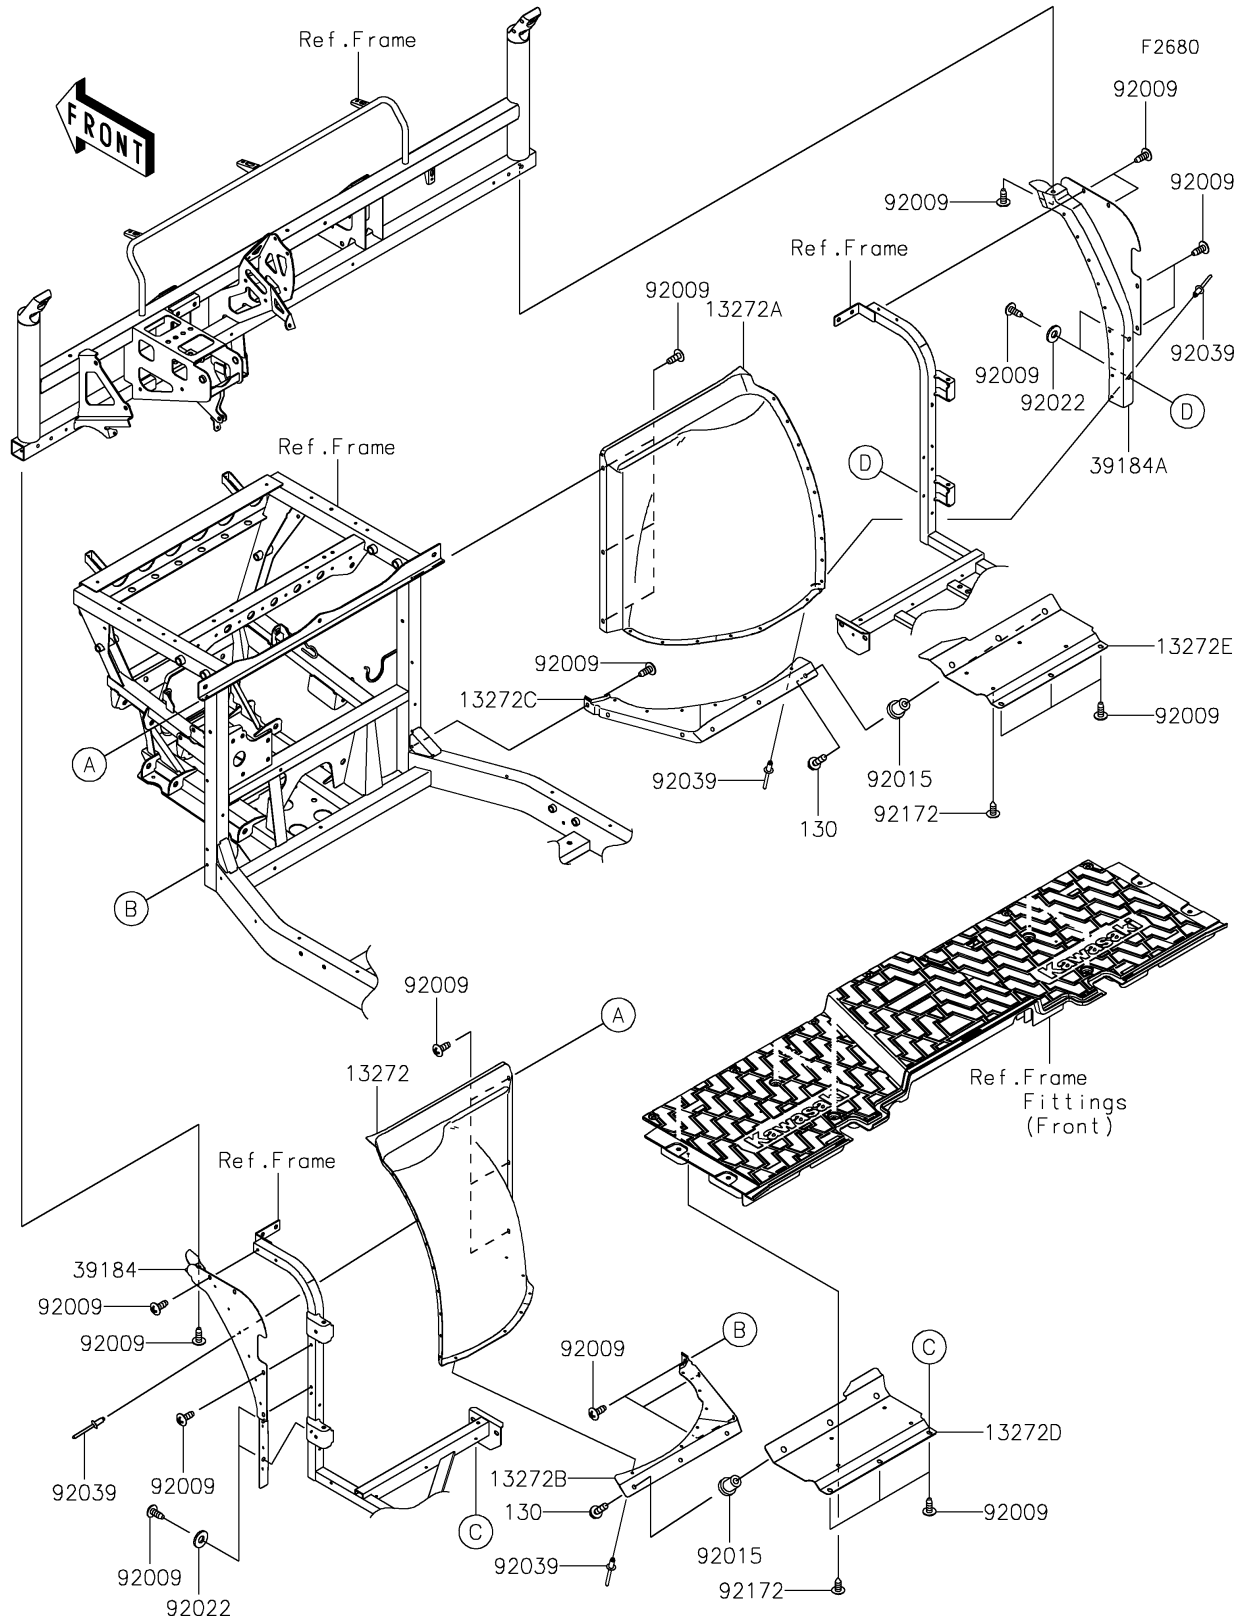

2024 MULE PRO-DXT™ FE DIESEL EPS PARTS DIAGRAM

Guard(s)

2024 MULE PRO-DXT™ FE DIESEL EPS PARTS LIST

Guard(s)

ITEM NAME	PART NUMBER	QUANTITY
PLATE (Ref # 13272)	13272-2323	1
PLATE (Ref # 13272A)	13272-2324	1
PLATE (Ref # 13272B)	13272-2327	1
PLATE (Ref # 13272C)	13272-2328	1
PLATE,UNDER GUARD,LH (Ref # 13272D)	13272-2330	1
PLATE,UNDER GUARD,RH (Ref # 13272E)	13272-2331	1
BRACKET-ASSY,SIDE,LH (Ref # 39184)	39184-0718	1
BRACKET-ASSY,SIDE,RH (Ref # 39184A)	39184-0719	1
SCREW,TAPPING,6X16 (Ref # 92009)	92009-1166	32
NUT,RUBBER,6MM (Ref # 92015)	92015-1692	6
WASHER,8.2X19X2 (Ref # 92022)	92022-1533	4
RIVET,4.8X7.6 (Ref # 92039)	92039-0784	30
SCREW,6X16 (Ref # 92172)	92172-0284	8
BOLT-FLANGED,6X20 (Ref # 130)	130BA0620	6