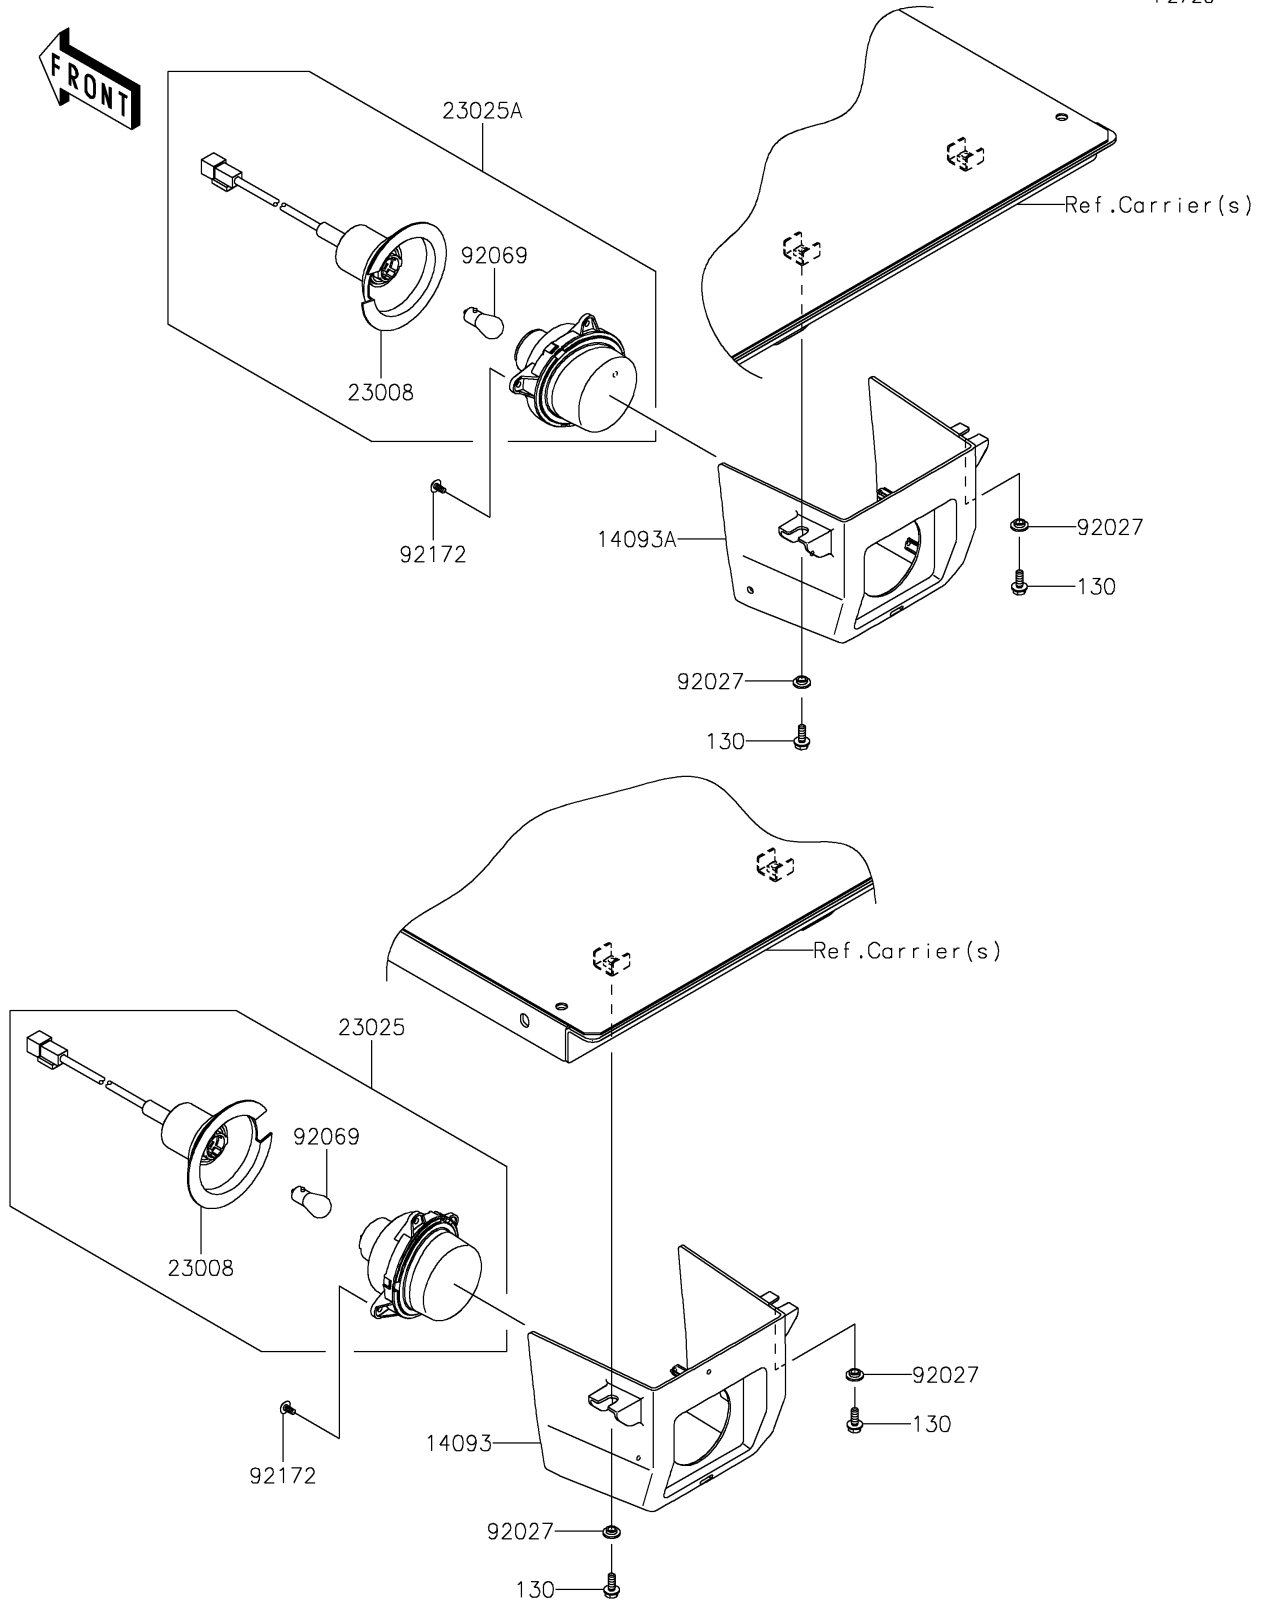

# 2022 MULE PRO-DXT™ EPS DIESEL FE PARTS DIAGRAM

Taillight(s)

F2720

## 2022 MULE PRO-DXT™ EPS DIESEL FE PARTS LIST

Taillight(s)

ITEM NAME	PART NUMBER	QUANTITY
COVER,TAIL LAMP,LH (Ref # 14093)	14093-0580	1
COVER,TAIL LAMP,RH (Ref # 14093A)	14093-0581	1
SOCKET-ASSY (Ref # 23008)	23008-0162	2
LAMP-TAIL,LH (Ref # 23025)	23025-0334	1
LAMP-TAIL,RH (Ref # 23025A)	23025-0341	1
COLLAR,L=4.6 (Ref # 92027)	92027-1168	4
BULB,12V 21/5W (Ref # 92069)	92069-0072	2
SCREW,TAPPING,5X10 (Ref # 92172)	92172-0262	6
BOLT-FLANGED,6X16 (Ref # 130)	130CA0616	4