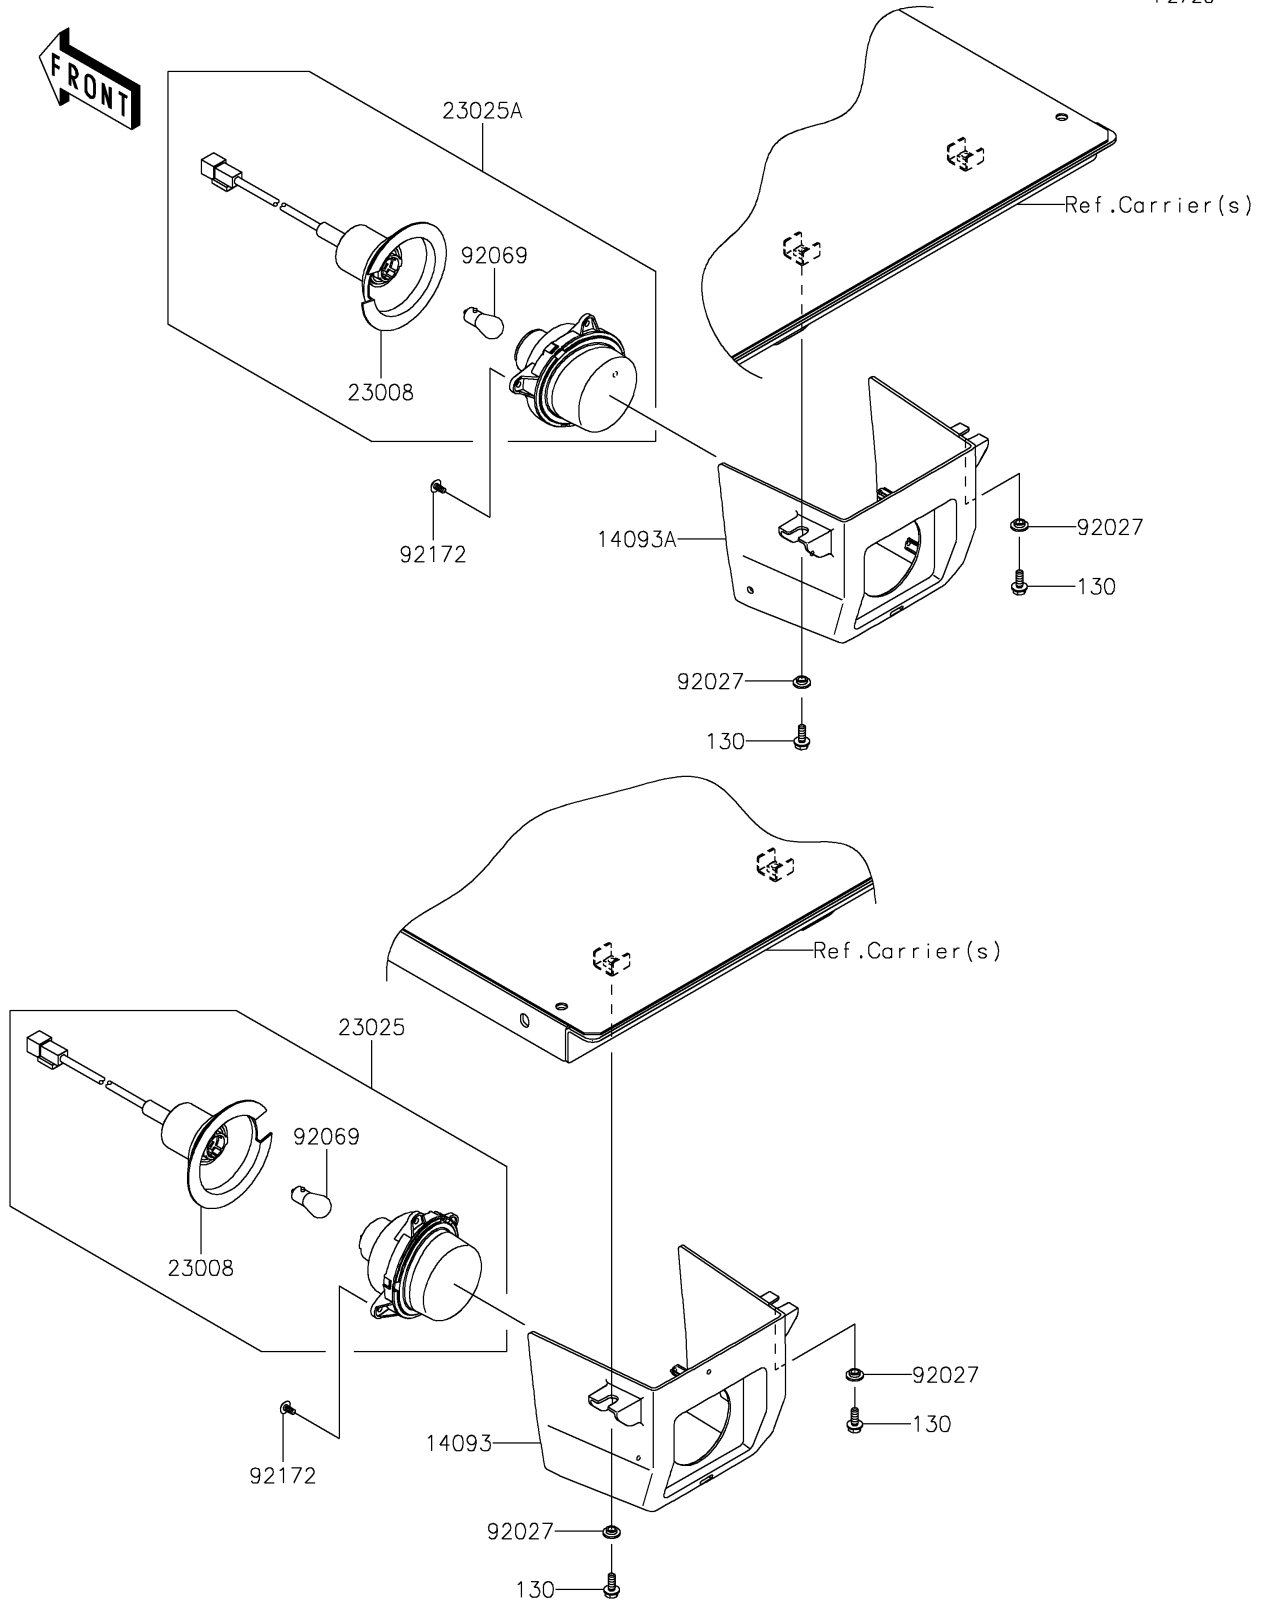

# 2024 MULE PRO-DXT™ FE DIESEL EPS PARTS DIAGRAM

Taillight(s)

F2720

## 2024 MULE PRO-DXT™ FE DIESEL EPS PARTS LIST

### Taillight(s)

ITEM NAME	PART NUMBER	QUANTITY
COVER,TAIL LAMP,LH (Ref # 14093)	14093-0580	1
COVER,TAIL LAMP,RH (Ref # 14093A)	14093-0581	1
SOCKET-ASSY (Ref # 23008)	23008-0162	2
LAMP-TAIL,LH (Ref # 23025)	23025-0334	1
LAMP-TAIL,RH (Ref # 23025A)	23025-0341	1
COLLAR,L=4.6 (Ref # 92027)	92027-1168	4
BULB,12V 21/5W (Ref # 92069)	92069-0072	2
SCREW,TAPPING,5X10 (Ref # 92172)	92172-0262	6
BOLT-FLANGED,6X16 (Ref # 130)	130CA0616	4