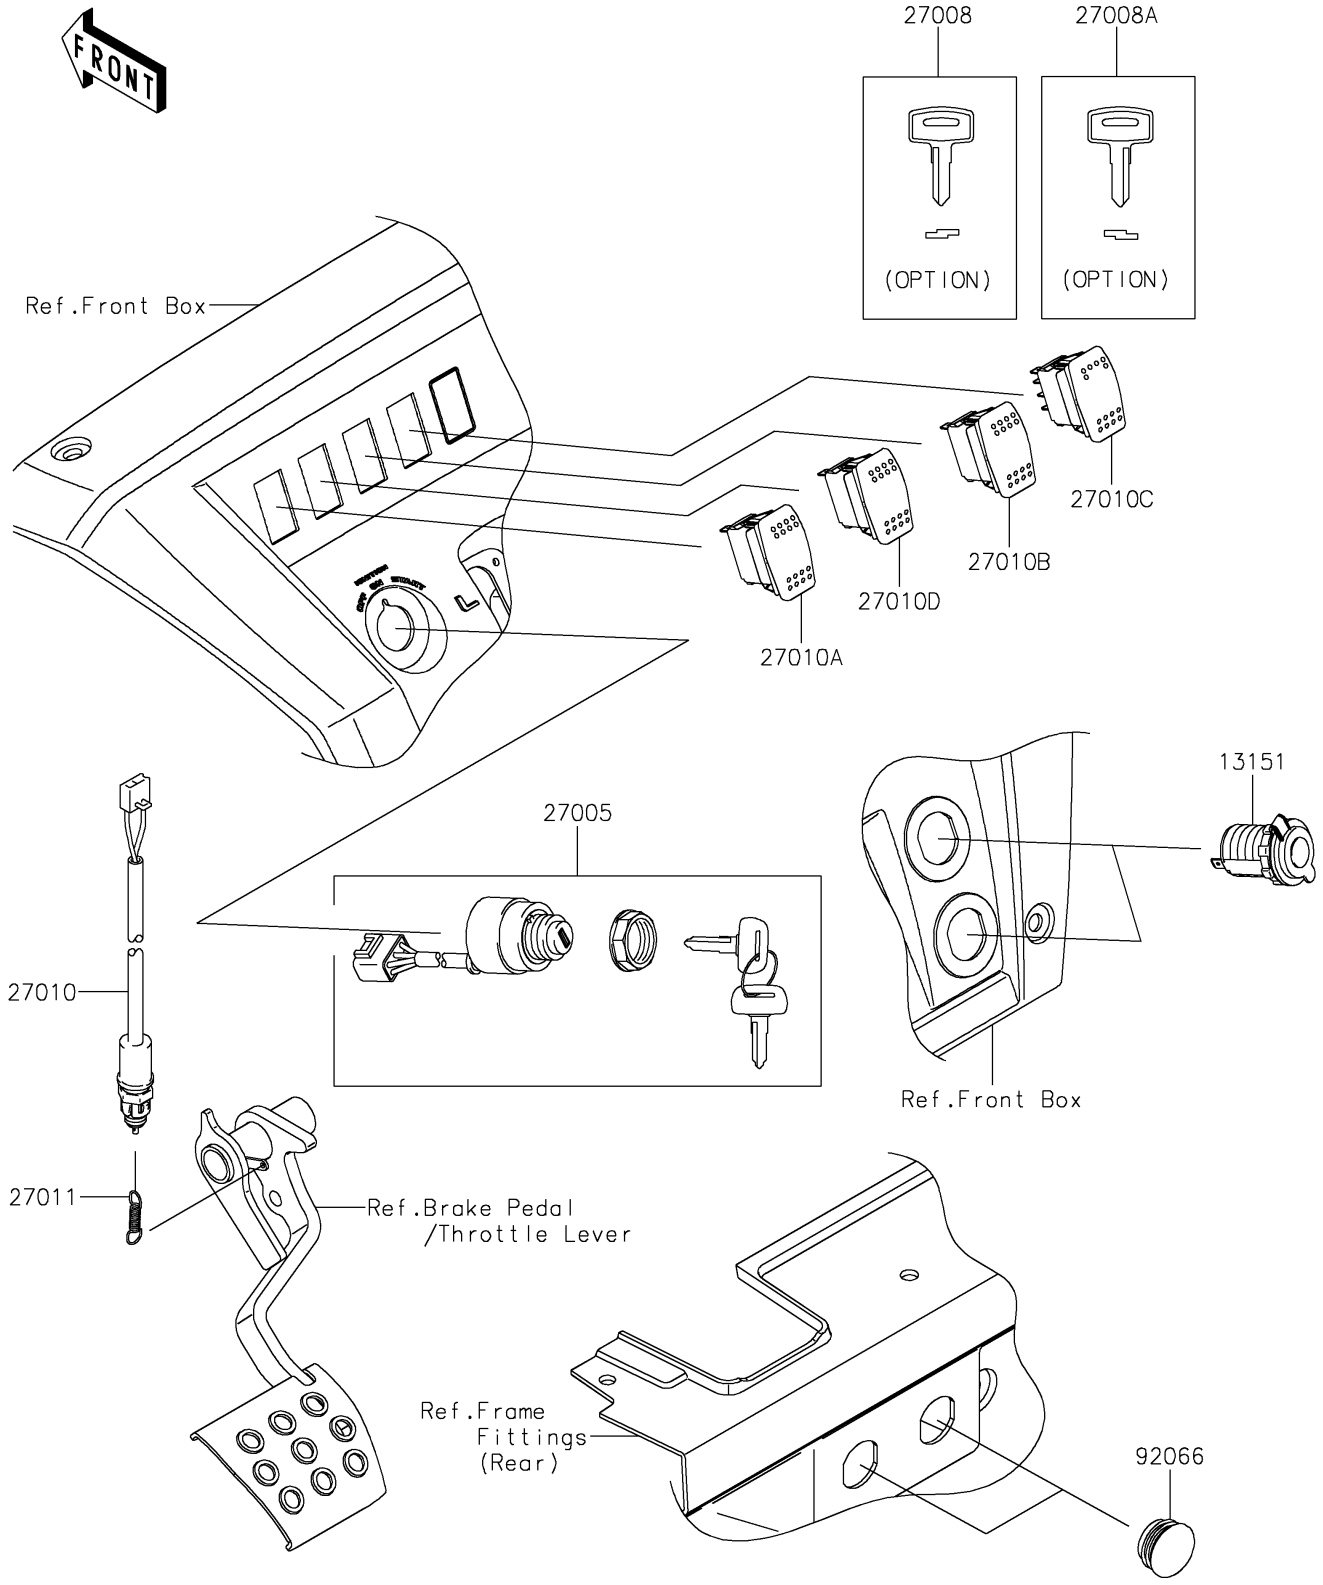

2022 MULE PRO-DXT™ EPS DIESEL FE PARTS DIAGRAM

Ignition Switch

F2770

2022 MULE PRO-DXT™ EPS DIESEL FE PARTS LIST

Ignition Switch

ITEM NAME	PART NUMBER	QUANTITY
SWITCH-COMP,OUTLET,12V (Ref # 13151)	13151-0556	2
SWITCH-ASSY-IGNITION (Ref # 27005)	27005-0644	1
KEY-LOCK,BLANK (Ref # 27008)	27008-1153	1
KEY-LOCK,BLANK (Ref # 27008A)	27008-1157	1
SWITCH,BRAKE (Ref # 27010)	27010-0724	1
SWITCH,HORN (Ref # 27010A)	27010-0734	1
SWITCH,2WD/4WD (Ref # 27010B)	27010-0751	1
SWITCH,OUTER (Ref # 27010C)	27010-0806	1
SWITCH,DIFF LOCK (Ref # 27010D)	27010-0810	1
SPRING,BRAKE LAMP SWITCH (Ref # 27011)	27011-006	1
PLUG,D.C. SOCKET (Ref # 92066)	92066-0794	2