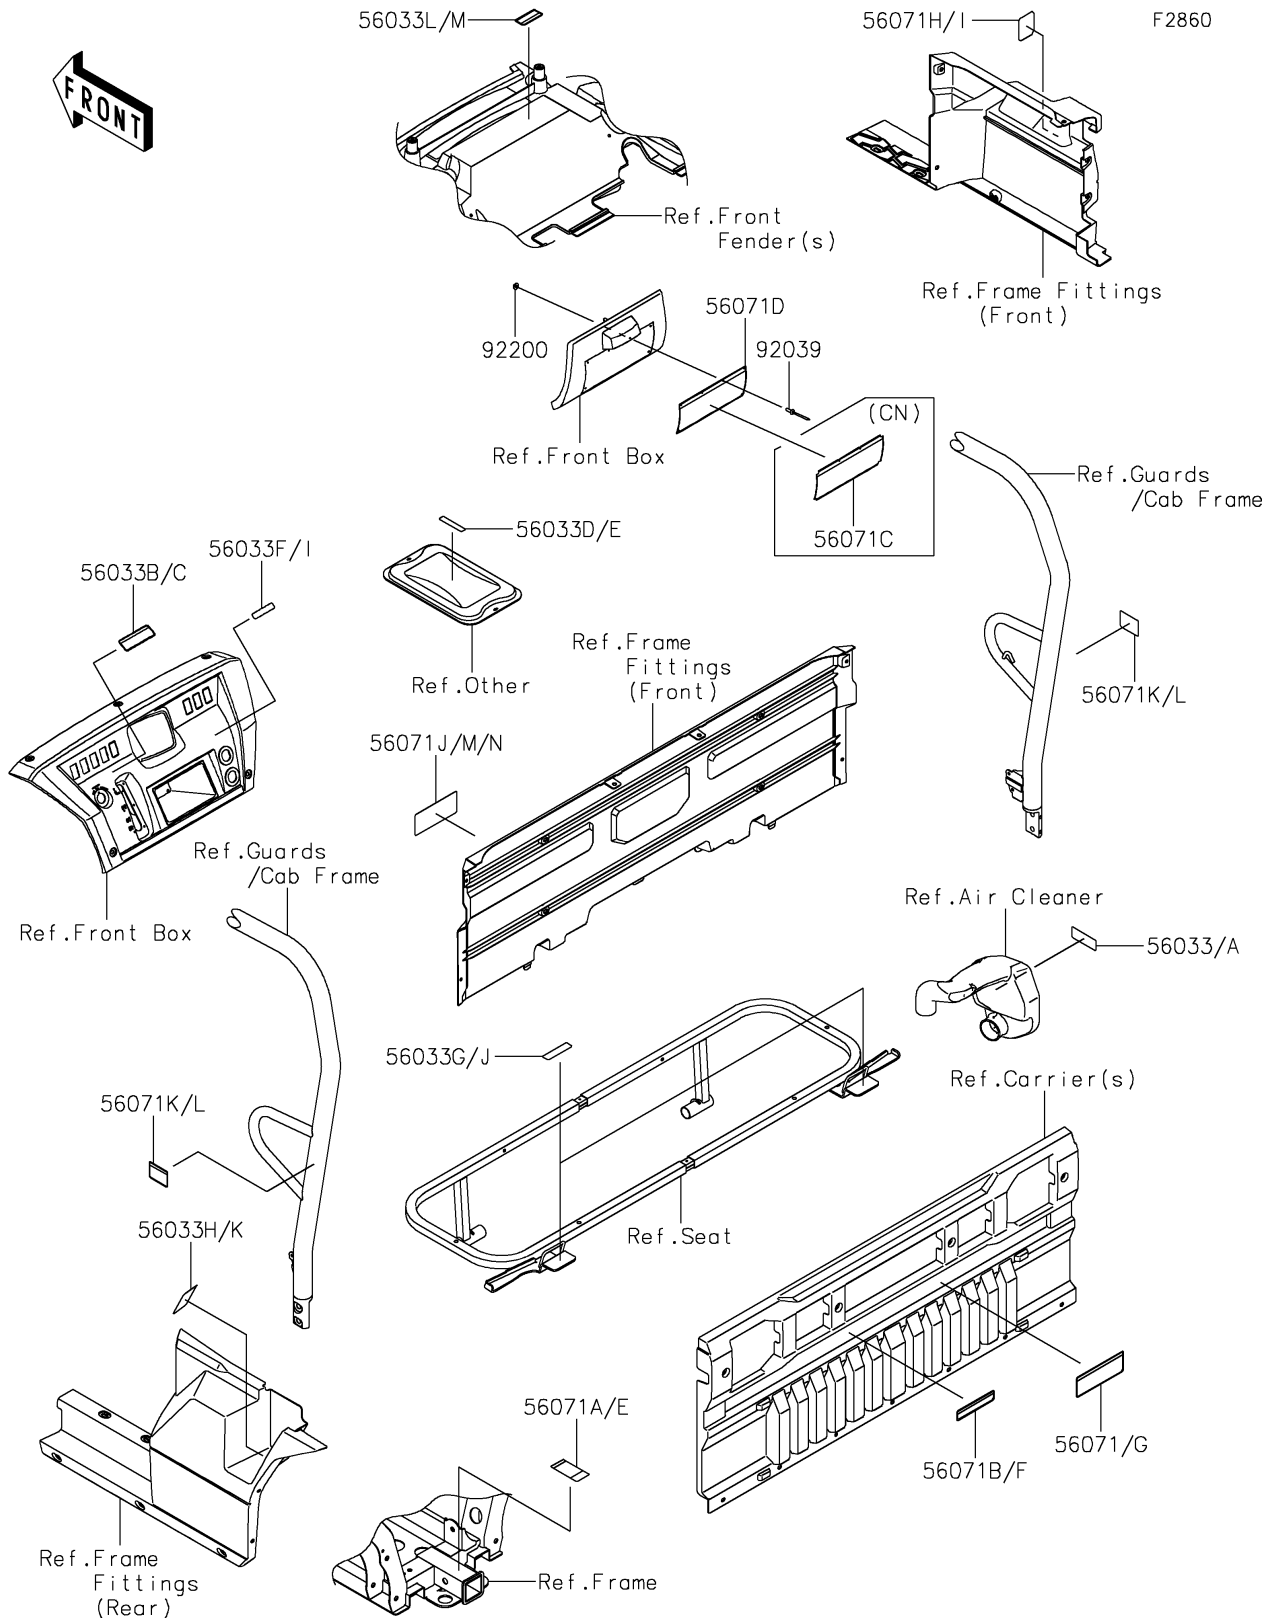

2022 MULE PRO-DXT™ EPS DIESEL FE PARTS DIAGRAM

Labels

2022 MULE PRO-DXT™ EPS DIESEL FE PARTS LIST

Labels

ITEM NAME	PART NUMBER	QUANTITY
LABEL-MANUAL,AIR CLEANER (Ref # 56033)	56033-0724	1
LABEL-MANUAL,SHIFT NOTICE (Ref # 56033B)	56033-0822	1
LABEL-MANUAL,STORAGE MAX LOAD (Ref # 56033D)	56033-0966	1
LABEL-MANUAL,DC OUTLET (Ref # 56033I)	56033-0997	1
LABEL-MANUAL,REAR SEAT (Ref # 56033J)	56033-0999	2
LABEL-MANUAL,DRIVE BELT (Ref # 56033K)	56033-1000	1
LABEL-MANUAL,FRONT HOOD (Ref # 56033L)	56033-1379	1
LABEL-WARNING,GENERAL (Ref # 56071D)	56071-0709	1
LABEL-WARNING,TRAILER HITCH (Ref # 56071E)	56071-0711	1
LABEL-WARNING,SCREEN OPERATION (Ref # 56071F)	56071-0712	1
LABEL-WARNING,CARGO CAPA. (Ref # 56071G)	56071-0713	1
LABEL-WARNING,DIESEL (Ref # 56071H)	56071-0746	1
LABEL-WARNING,TIRE&LOAD (Ref # 56071J)	56071-0755	1
LABEL-WARNING,BED OPERATION (Ref # 56071K)	56071-0979	2
RIVET,3.2X8 (Ref # 92039)	92039-3763	6
WASHER,3.5X8X1 (Ref # 92200)	92200-1251	6