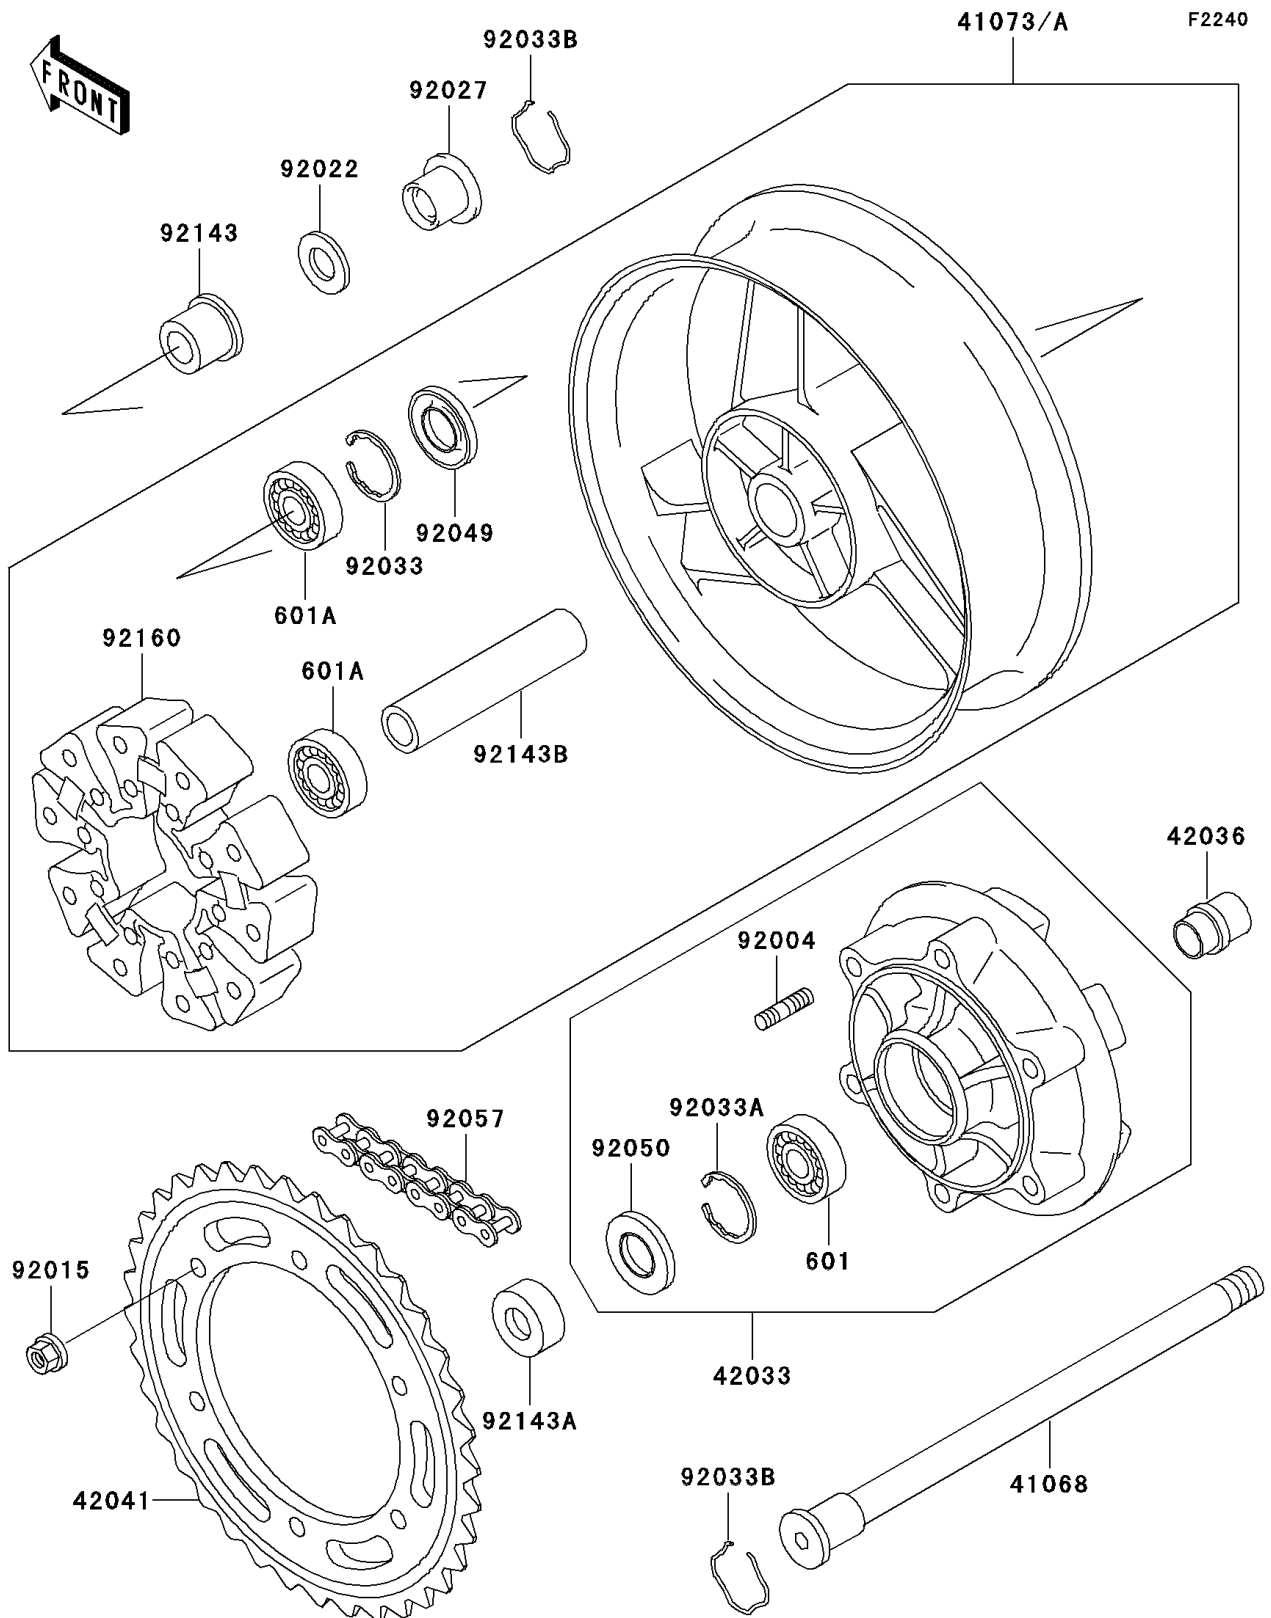

# 1993 Ninja® ZX™ -11 PARTS DIAGRAM

Rear Wheel/Chain

# 1993 Ninja® ZX™ -11 PARTS LIST

## Rear Wheel/Chain

ITEM NAME	PART NUMBER	QUANTITY
BEARING-BALL,#6206UUC3 (Ref # 601)	601B6206UU	1
BEARING-BALL,#6304UUC3 (Ref # 601A)	601B6304UU	2
AXLE,RR (Ref # 41068)	41068-1354	1
WHEEL-ASSY,RR,C.GRAY (Ref # 41073)	41073-1520-JD	1
COUPLING-ASSY,RR HUB,C.GRAY (Ref # 42033)	42033-1160-EZ	1
SLEEVE,RR AXLE,L=45 (Ref # 42036)	42036-1302	1
SPROCKET-HUB,45T (Ref # 42041)	42041-1283	1
STUD,10X24 (Ref # 92004)	92004-1146	6
NUT,10MM (Ref # 92015)	92015-1720	6
WASHER,23X32X2.3 (Ref # 92022)	92022-1618	1
COLLAR,RR AXLE,L=28 (Ref # 92027)	92027-1810	1
RING-SNAP,52MM (Ref # 92033)	92033-1043	1
RING-SNAP,62MM (Ref # 92033A)	92033-1044	1
RING-SNAP,RR AXLE (Ref # 92033B)	92033-1156	2
SEAL-OIL,28X52X5 (Ref # 92049)	92049-1061	1
SEAL-OIL,AJN40627 (Ref # 92050)	92050-027	1
CHAIN,DRIVE,EK50ZV-XX110L (Ref # 92057)	92057-1368	1
COLLAR,L=23 (Ref # 92143)	92143-1042	1
COLLAR,RR AXLE,L=12 (Ref # 92143A)	92143-1385	1
COLLAR,REAR AXLE,L=116 (Ref # 92143B)	92143-1390	1
DAMPER,SHOCK,RR HUB (Ref # 92160)	92160-1398	1