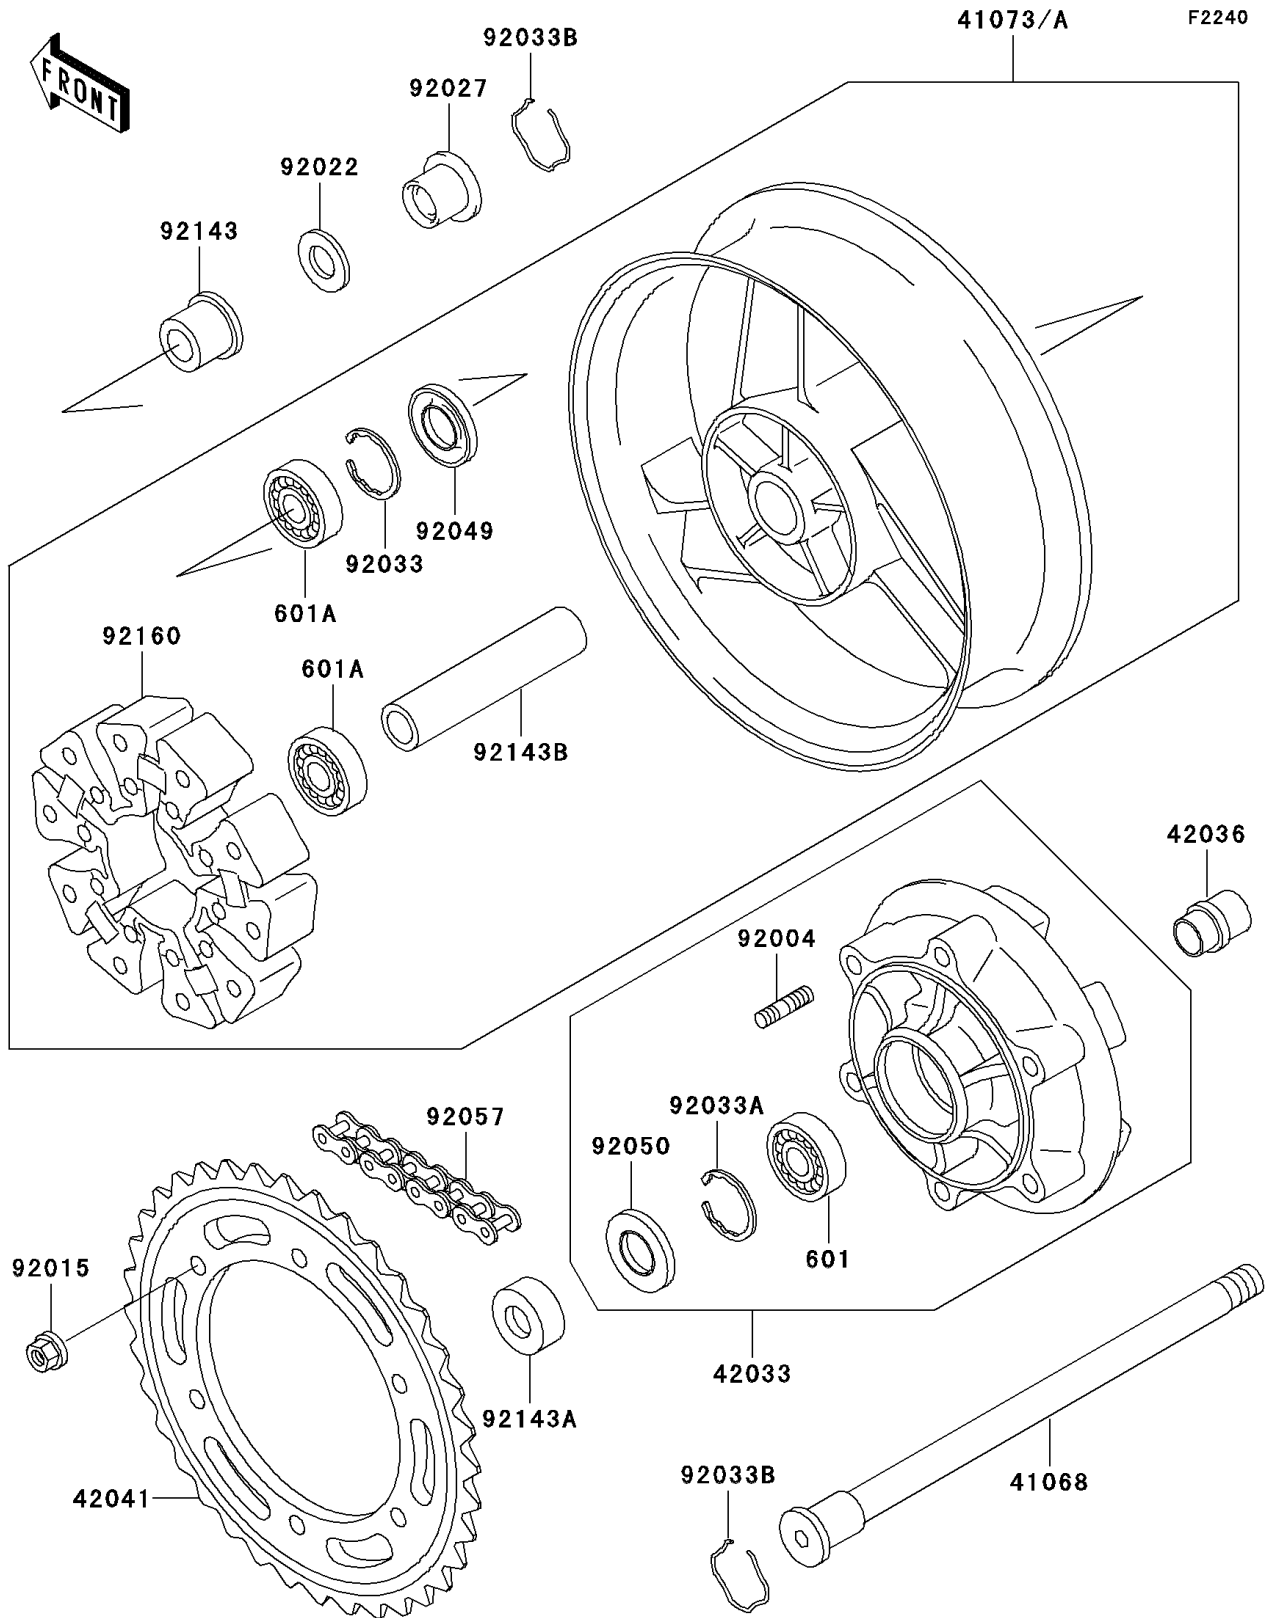

# 1994 Ninja® ZX™ -11 PARTS DIAGRAM

Rear Wheel/Chain

# 1994 Ninja® ZX™ -11 PARTS LIST

## Rear Wheel/Chain

ITEM NAME	PART NUMBER	QUANTITY
BEARING-BALL,#6206UUC3 (Ref # 601)	601B6206UU	1
BEARING-BALL,#6304UUC3 (Ref # 601A)	601B6304UU	2
AXLE,RR (Ref # 41068)	41068-1354	1
WHEEL-ASSY,RR,C.GRAY (Ref # 41073A)	41073-1555-JD	1
COUPLING-ASSY,RR HUB,C.GRAY (Ref # 42033)	42033-1160-EZ	1
SLEEVE,RR AXLE,L=45 (Ref # 42036)	42036-1302	1
SPROCKET-HUB,45T (Ref # 42041)	42041-1283	1
STUD,10X24 (Ref # 92004)	92004-1146	6
NUT,10MM (Ref # 92015)	92015-1720	6
WASHER,23X32X2.3 (Ref # 92022)	92022-1618	1
COLLAR,RR AXLE,L=28 (Ref # 92027)	92027-1810	1
RING-SNAP,52MM (Ref # 92033)	92033-1043	1
RING-SNAP,62MM (Ref # 92033A)	92033-1044	1
RING-SNAP,RR AXLE (Ref # 92033B)	92033-1156	2
SEAL-OIL,28X52X5 (Ref # 92049)	92049-1061	1
SEAL-OIL,AJN40627 (Ref # 92050)	92050-027	1
CHAIN,DRIVE,EK50ZV-XX110L (Ref # 92057)	92057-1368	1
COLLAR,L=23 (Ref # 92143)	92143-1042	1
COLLAR,RR AXLE,L=12 (Ref # 92143A)	92143-1385	1
COLLAR,REAR AXLE,L=116 (Ref # 92143B)	92143-1390	1
DAMPER,SHOCK,RR HUB (Ref # 92160)	92160-1398	1