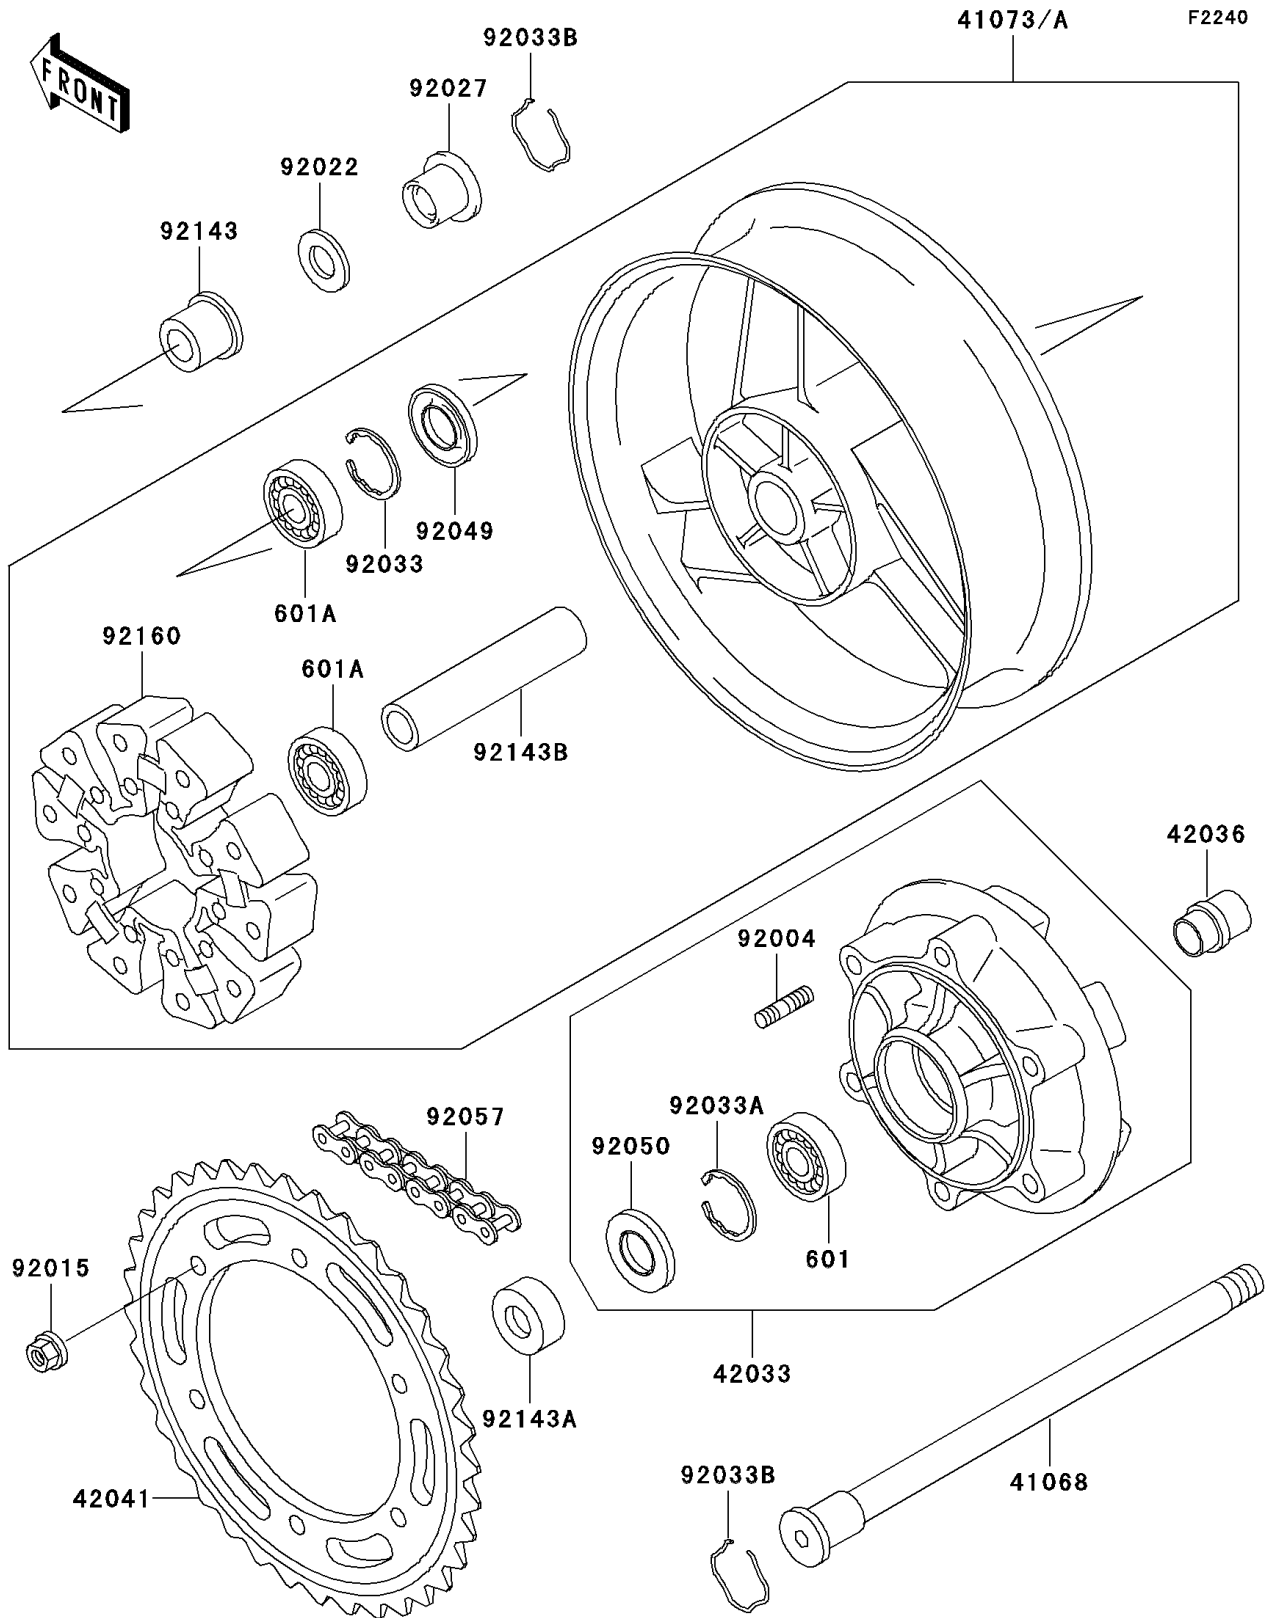

1995 Ninja® ZX™ -11 PARTS DIAGRAM

Rear Wheel/Chain

1995 Ninja® ZX™ -11 PARTS LIST

Rear Wheel/Chain

ITEM NAME	PART NUMBER	QUANTITY
BEARING-BALL,#6206UUC3 (Ref # 601)	601B6206UU	1
BEARING-BALL,#6304UUC3 (Ref # 601A)	601B6304UU	2
AXLE,RR (Ref # 41068)	41068-1354	1
WHEEL-ASSY,RR,C.GRAY (Ref # 41073A)	41073-1555-JD	1
COUPLING-ASSY,RR HUB,C.GRAY (Ref # 42033)	42033-1160-EZ	1
SLEEVE,RR AXLE,L=45 (Ref # 42036)	42036-1302	1
SPROCKET-HUB,45T (Ref # 42041)	42041-1283	1
STUD,10X24 (Ref # 92004)	92004-1146	6
NUT,10MM (Ref # 92015)	92015-1720	6
WASHER,23X32X2.3 (Ref # 92022)	92022-1618	1
COLLAR,RR AXLE,L=28 (Ref # 92027)	92027-1810	1
RING-SNAP,52MM (Ref # 92033)	92033-1043	1
RING-SNAP,62MM (Ref # 92033A)	92033-1044	1
RING-SNAP,RR AXLE (Ref # 92033B)	92033-1156	2
SEAL-OIL,28X52X5 (Ref # 92049)	92049-1061	1
SEAL-OIL,AJN40627 (Ref # 92050)	92050-027	1
CHAIN,DRIVE,EK50ZV-XX110L (Ref # 92057)	92057-1368	1
COLLAR,L=23 (Ref # 92143)	92143-1042	1
COLLAR,RR AXLE,L=12 (Ref # 92143A)	92143-1385	1
COLLAR,REAR AXLE,L=116 (Ref # 92143B)	92143-1390	1
DAMPER,SHOCK,RR HUB (Ref # 92160)	92160-1398	1