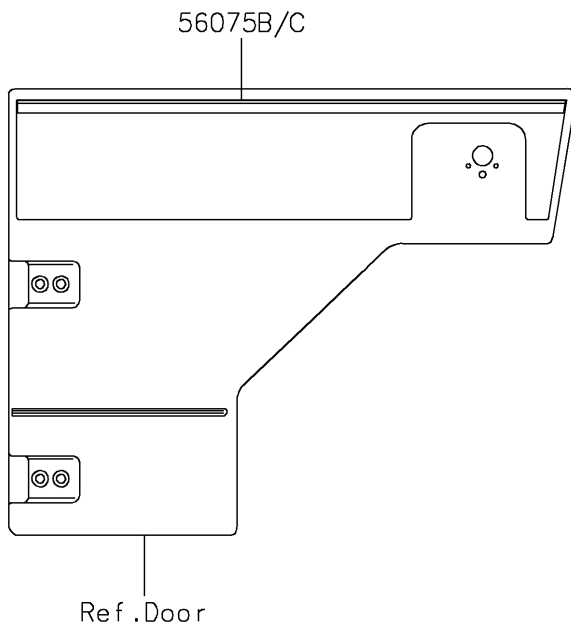

2022 MULE PRO-DXT™ EPS DIESEL FE PARTS DIAGRAM

Decals

F2861

2022 MULE PRO-DXT™ EPS DIESEL FE PARTS LIST

Decals

ITEM NAME	PART NUMBER	QUANTITY
MARK,FR FENDER,MULE PRO-DXT (Ref # 56054)	56054-2428	2
MARK,FR FENDER,FE (Ref # 56054A)	56054-2852	2
PATTERN,FR FENDER,LH (Ref # 56075)	56075-4319	1
PATTERN,FR FENDER,RH (Ref # 56075A)	56075-4320	1
PATTERN,SIDE GUARD,LH,FR (Ref # 56075B)	56075-4321	1
PATTERN,SIDE GUARD,RH,FR (Ref # 56075C)	56075-4322	1
PATTERN,SIDE GUARD,LH,RR (Ref # 56075D)	56075-4323	1
PATTERN,SIDE GUARD,RH,RR (Ref # 56075E)	56075-4324	1
PATTERN,CARRIER PANEL,LH (Ref # 56075F)	56075-4325	1
PATTERN,CARRIER PANEL,RH (Ref # 56075G)	56075-4326	1