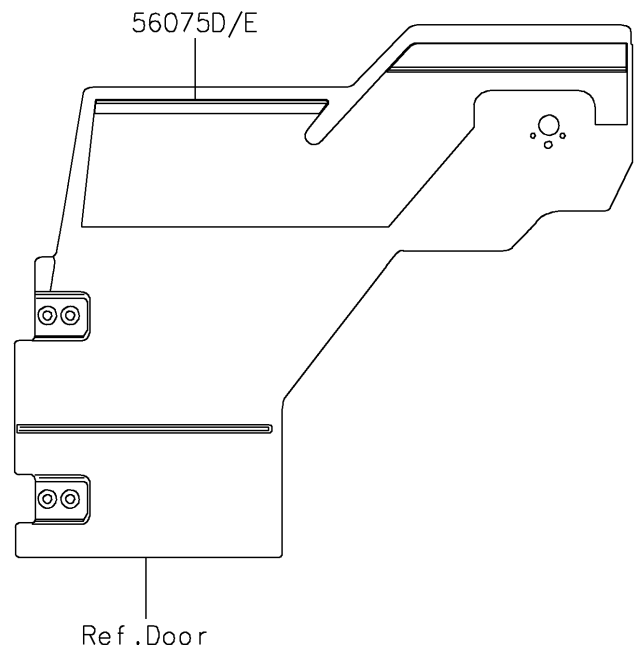

2022 MULE PRO-DXT™ EPS DIESEL FE PARTS DIAGRAM

Decals

F2861

2022 MULE PRO-DXT™ EPS DIESEL FE PARTS LIST

Decals

ITEM NAME	PART NUMBER	QUANTITY
MARK,FR FENDER,MULE PRO-DXT (Ref # 56054)	56054-2428	2
MARK,FR FENDER,FE (Ref # 56054A)	56054-2852	2
PATTERN,FR FENDER,LH (Ref # 56075)	56075-4319	1
PATTERN,FR FENDER,RH (Ref # 56075A)	56075-4320	1
PATTERN,SIDE GUARD,LH,FR (Ref # 56075B)	56075-4321	1
PATTERN,SIDE GUARD,RH,FR (Ref # 56075C)	56075-4322	1
PATTERN,SIDE GUARD,LH,RR (Ref # 56075D)	56075-4323	1
PATTERN,SIDE GUARD,RH,RR (Ref # 56075E)	56075-4324	1
PATTERN,CARRIER PANEL,LH (Ref # 56075F)	56075-4325	1
PATTERN,CARRIER PANEL,RH (Ref # 56075G)	56075-4326	1