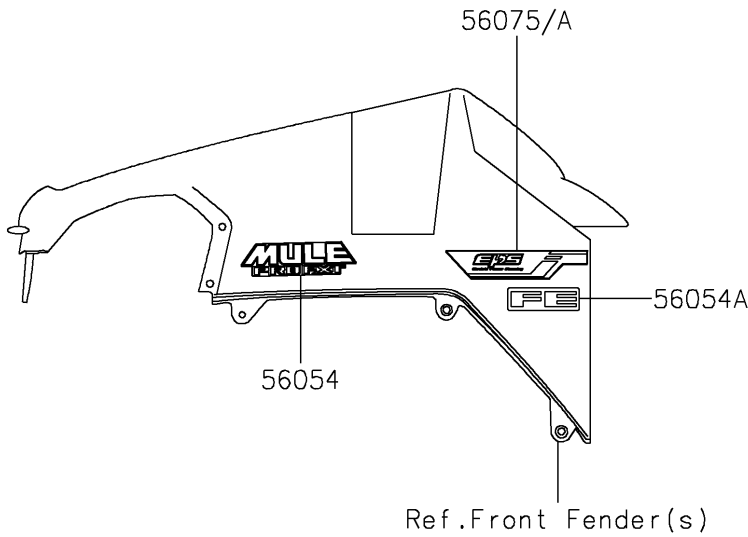

2022 MULE PRO-DXT™ EPS DIESEL FE PARTS DIAGRAM

Decals

F2861

2022 MULE PRO-DXT™ EPS DIESEL FE PARTS LIST

Decals

ITEM NAME	PART NUMBER	QUANTITY
MARK,FR FENDER,MULE PRO-DXT (Ref # 56054)	56054-2428	2
MARK,FR FENDER,FE (Ref # 56054A)	56054-2852	2
PATTERN,FR FENDER,LH (Ref # 56075)	56075-4319	1
PATTERN,FR FENDER,RH (Ref # 56075A)	56075-4320	1
PATTERN,SIDE GUARD,LH,FR (Ref # 56075B)	56075-4321	1
PATTERN,SIDE GUARD,RH,FR (Ref # 56075C)	56075-4322	1
PATTERN,SIDE GUARD,LH,RR (Ref # 56075D)	56075-4323	1
PATTERN,SIDE GUARD,RH,RR (Ref # 56075E)	56075-4324	1
PATTERN,CARRIER PANEL,LH (Ref # 56075F)	56075-4325	1
PATTERN,CARRIER PANEL,RH (Ref # 56075G)	56075-4326	1