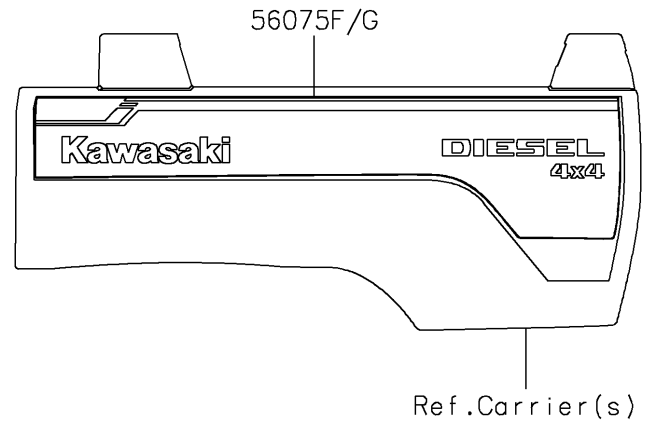

2022 MULE PRO-DXT™ EPS DIESEL FE PARTS DIAGRAM

Decals

F2861

2022 MULE PRO-DXT™ EPS DIESEL FE PARTS LIST

Decals

ITEM NAME	PART NUMBER	QUANTITY
MARK,FR FENDER,MULE PRO-DXT (Ref # 56054)	56054-2428	2
MARK,FR FENDER,FE (Ref # 56054A)	56054-2852	2
PATTERN,FR FENDER,LH (Ref # 56075)	56075-4319	1
PATTERN,FR FENDER,RH (Ref # 56075A)	56075-4320	1
PATTERN,SIDE GUARD,LH,FR (Ref # 56075B)	56075-4321	1
PATTERN,SIDE GUARD,RH,FR (Ref # 56075C)	56075-4322	1
PATTERN,SIDE GUARD,LH,RR (Ref # 56075D)	56075-4323	1
PATTERN,SIDE GUARD,RH,RR (Ref # 56075E)	56075-4324	1
PATTERN,CARRIER PANEL,LH (Ref # 56075F)	56075-4325	1
PATTERN,CARRIER PANEL,RH (Ref # 56075G)	56075-4326	1