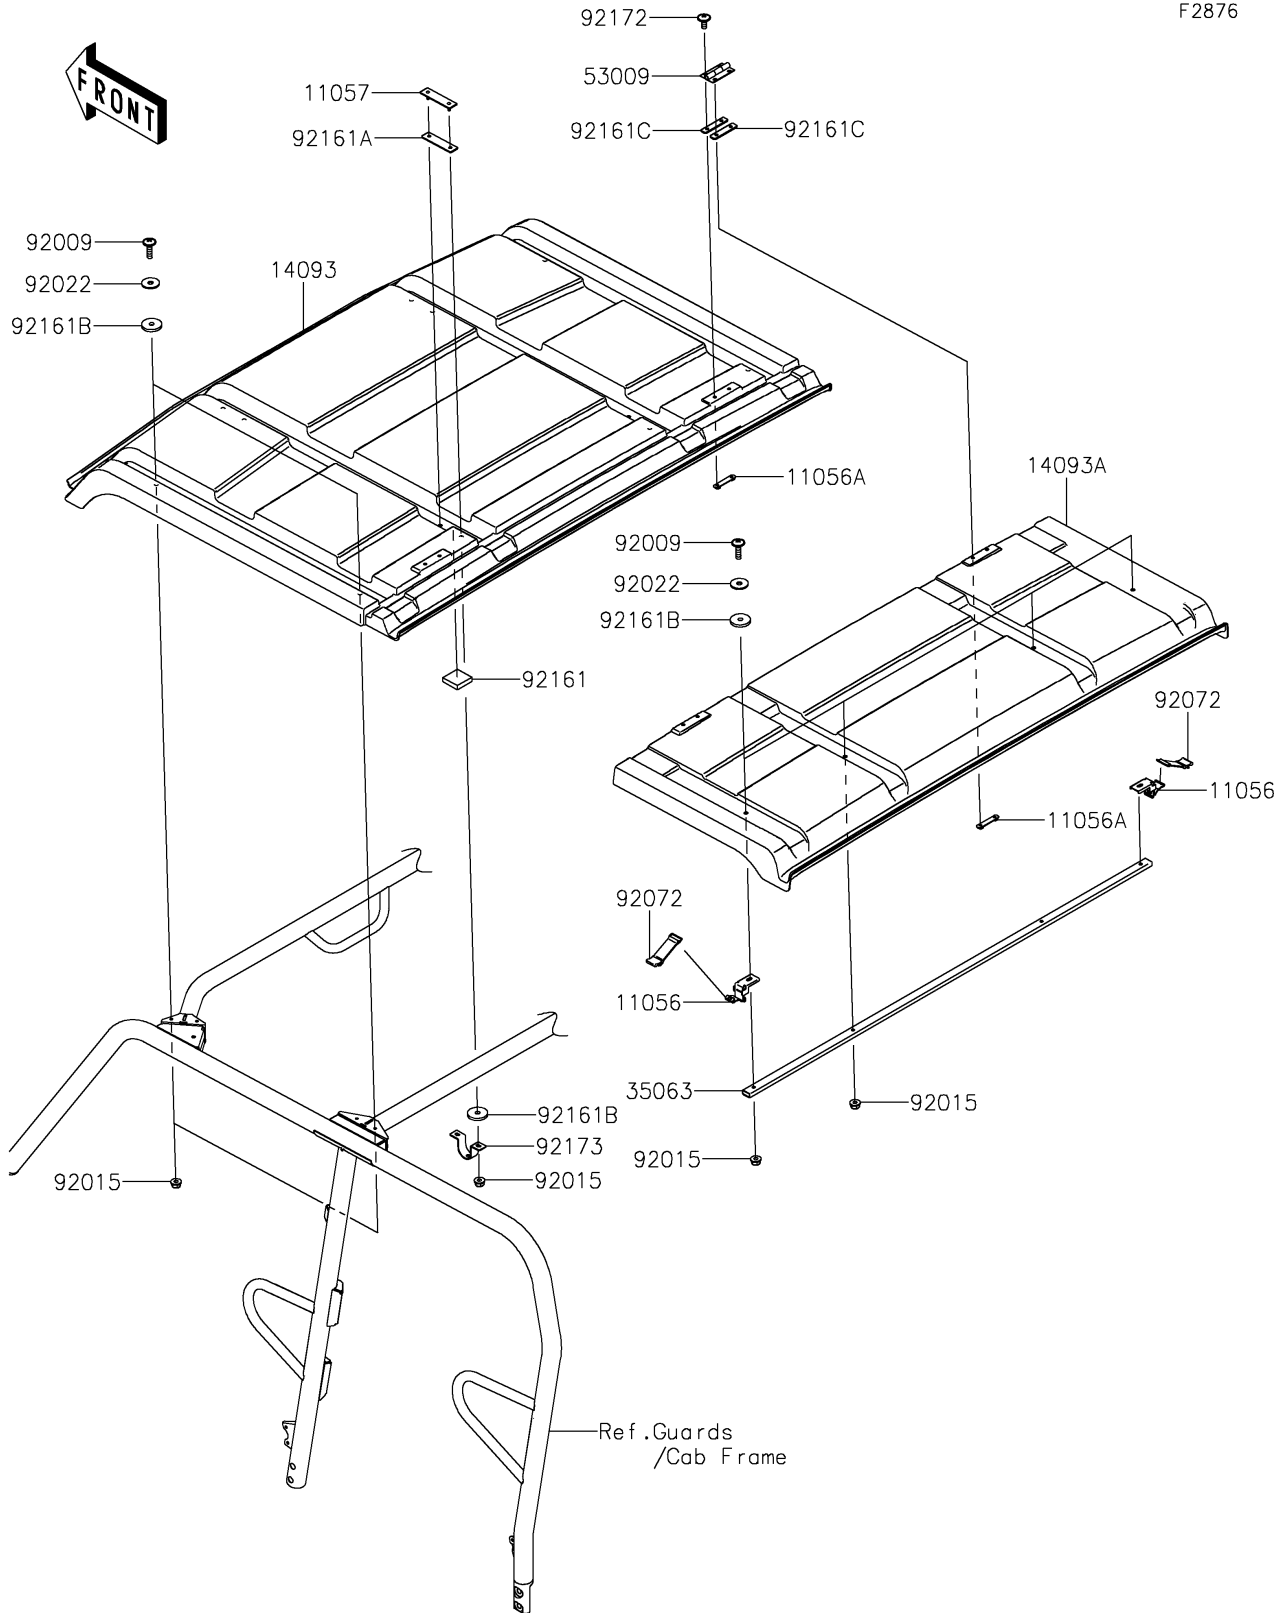

2022 MULE PRO-DXT™ EPS DIESEL FE PARTS DIAGRAM

Sun Top

F2876

2022 MULE PRO-DXT™ EPS DIESEL FE PARTS LIST

Sun Top

ITEM NAME	PART NUMBER	QUANTITY
BRACKET (Ref # 11056)	11056-3815	2
BRACKET (Ref # 11056A)	11056-3910	4
BRACKET (Ref # 11057)	11057-0074	4
COVER,SUNTOP,FR (Ref # 14093)	14093-0017	1
COVER,SUNTOP,RR (Ref # 14093A)	14093-0018	1
STAY,RR SUNTOP (Ref # 35063)	35063-0944	1
HINGE (Ref # 53009)	53009-0034	2
SCREW,6X22,BLACK (Ref # 92009)	92009-1256	8
NUT,LOCK,FLANGED,6MM (Ref # 92015)	92015-1603	16
WASHER,6.5X22X1.6 (Ref # 92022)	92022-237	8
BAND,TOOL (Ref # 92072)	92072-1176	2
DAMPER,25.4X25.4X6.3 (Ref # 92161)	92161-1405	4
DAMPER (Ref # 92161A)	92161-1476	4
DAMPER,6X25X3.15 (Ref # 92161B)	92161-1633	8
DAMPER (Ref # 92161C)	92161-1650	4
SCREW,6X14 (Ref # 92172)	92172-0004	8
CLAMP,U (Ref # 92173)	92173-1224	4