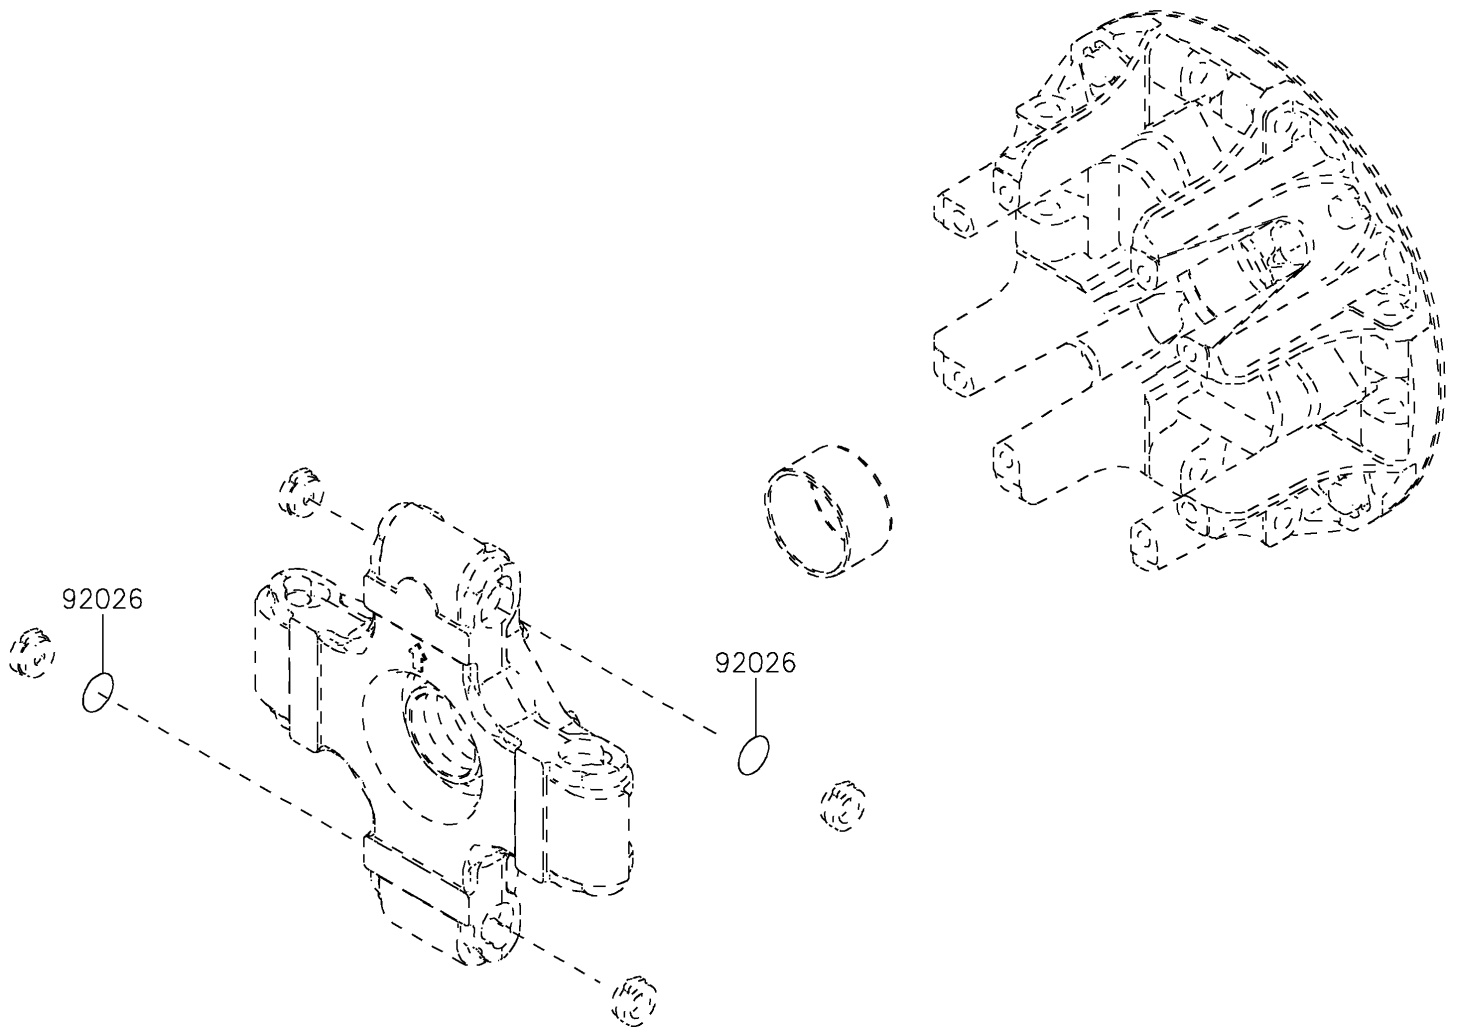

2022 MULE PRO-DXT™ EPS DIESEL FE PARTS DIAGRAM

Optional Parts

F2890

(Ref. Drive Converter)

2022 MULE PRO-DXT™ EPS DIESEL FE PARTS LIST

Optional Parts

ITEM NAME	PART NUMBER	QUANTITY
SPACER,T=0.1 (Ref # 92026)	92026-0038	2