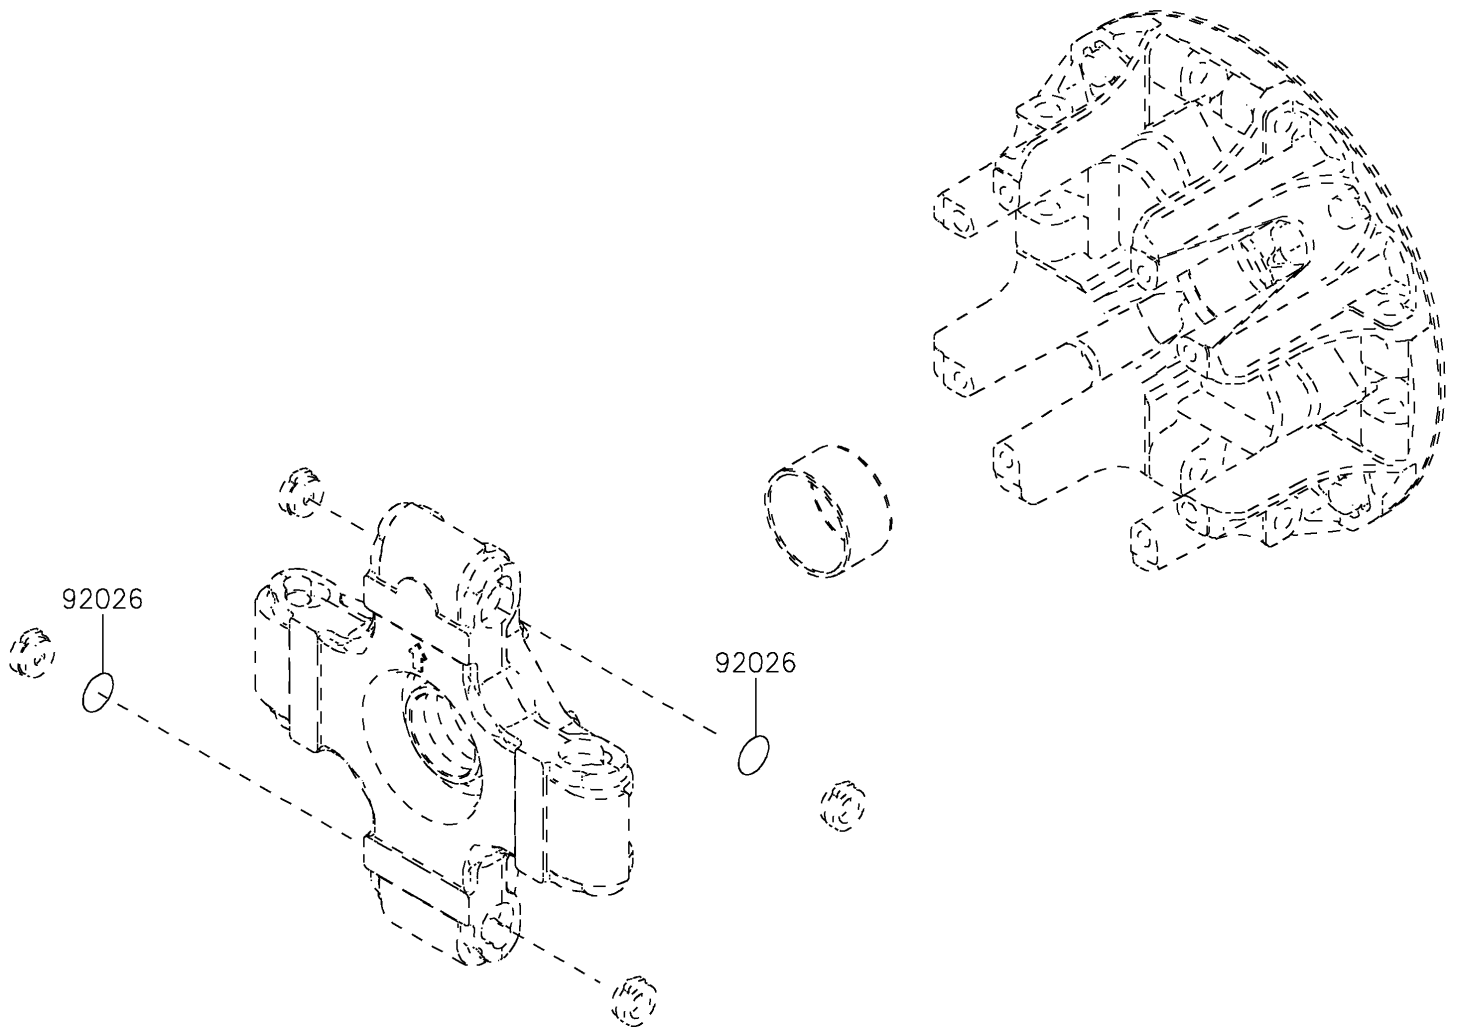

2023 MULE PRO-DXT™ EPS DIESEL FE PARTS DIAGRAM

Optional Parts

F2890

(Ref. Drive Converter)

2023 MULE PRO-DXT™ EPS DIESEL FE PARTS LIST

Optional Parts

ITEM NAME	PART NUMBER	QUANTITY
SPACER,T=0.1 (Ref # 92026)	92026-0038	2