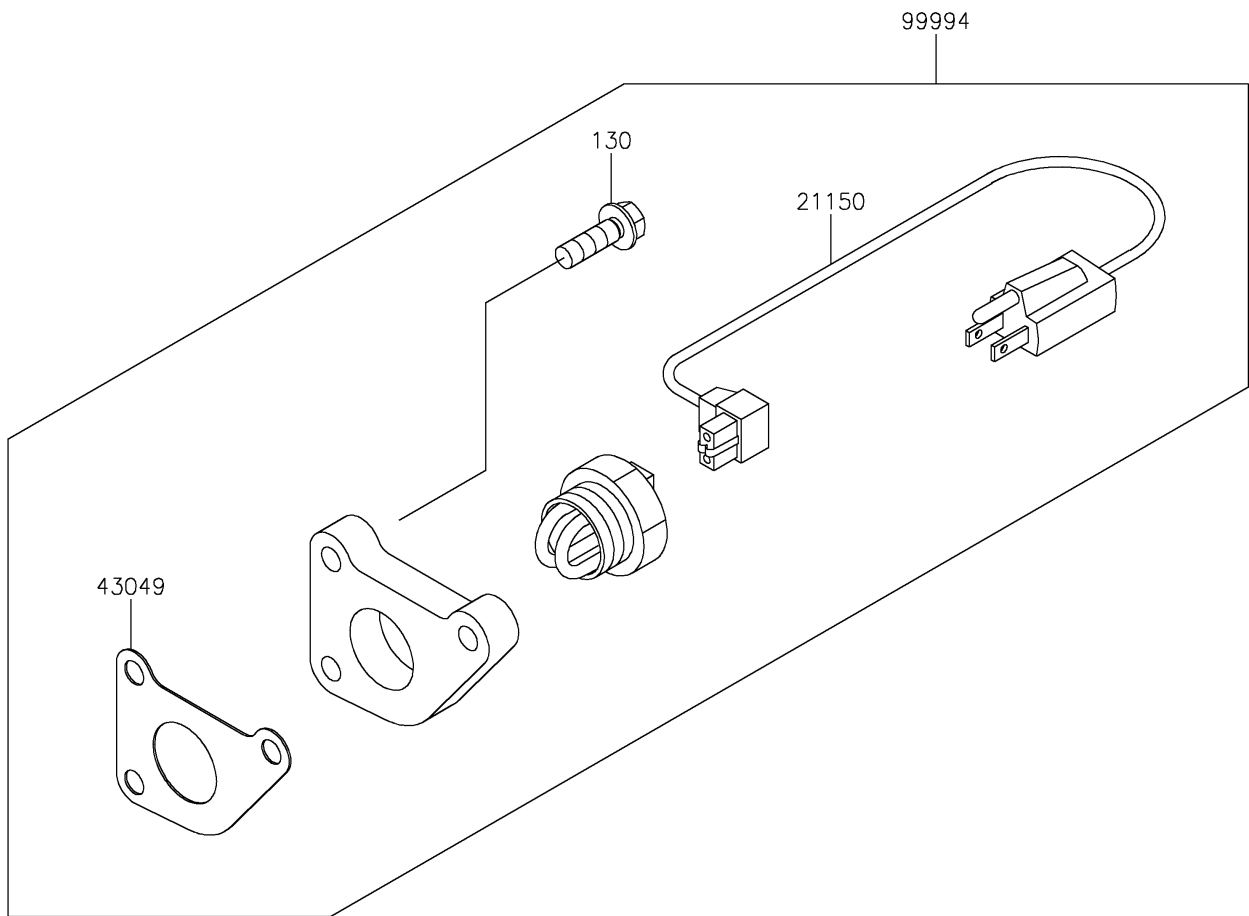

2022 MULE PRO-DXT™ EPS DIESEL FE PARTS DIAGRAM

Accessory

F2910

2022 MULE PRO-DXT™ EPS DIESEL FE PARTS LIST

Accessory

ITEM NAME	PART NUMBER	QUANTITY
CORD-ASSY (Ref # 21150)	21150-0015	1
PACKING (Ref # 43049)	43049-0034	1
KIT-ACCESSORY,BLOCK HEATER (Ref # 99994)	99994-0741	1
BOLT-FLANGED,8X25 (Ref # 130)	130BA0825	3