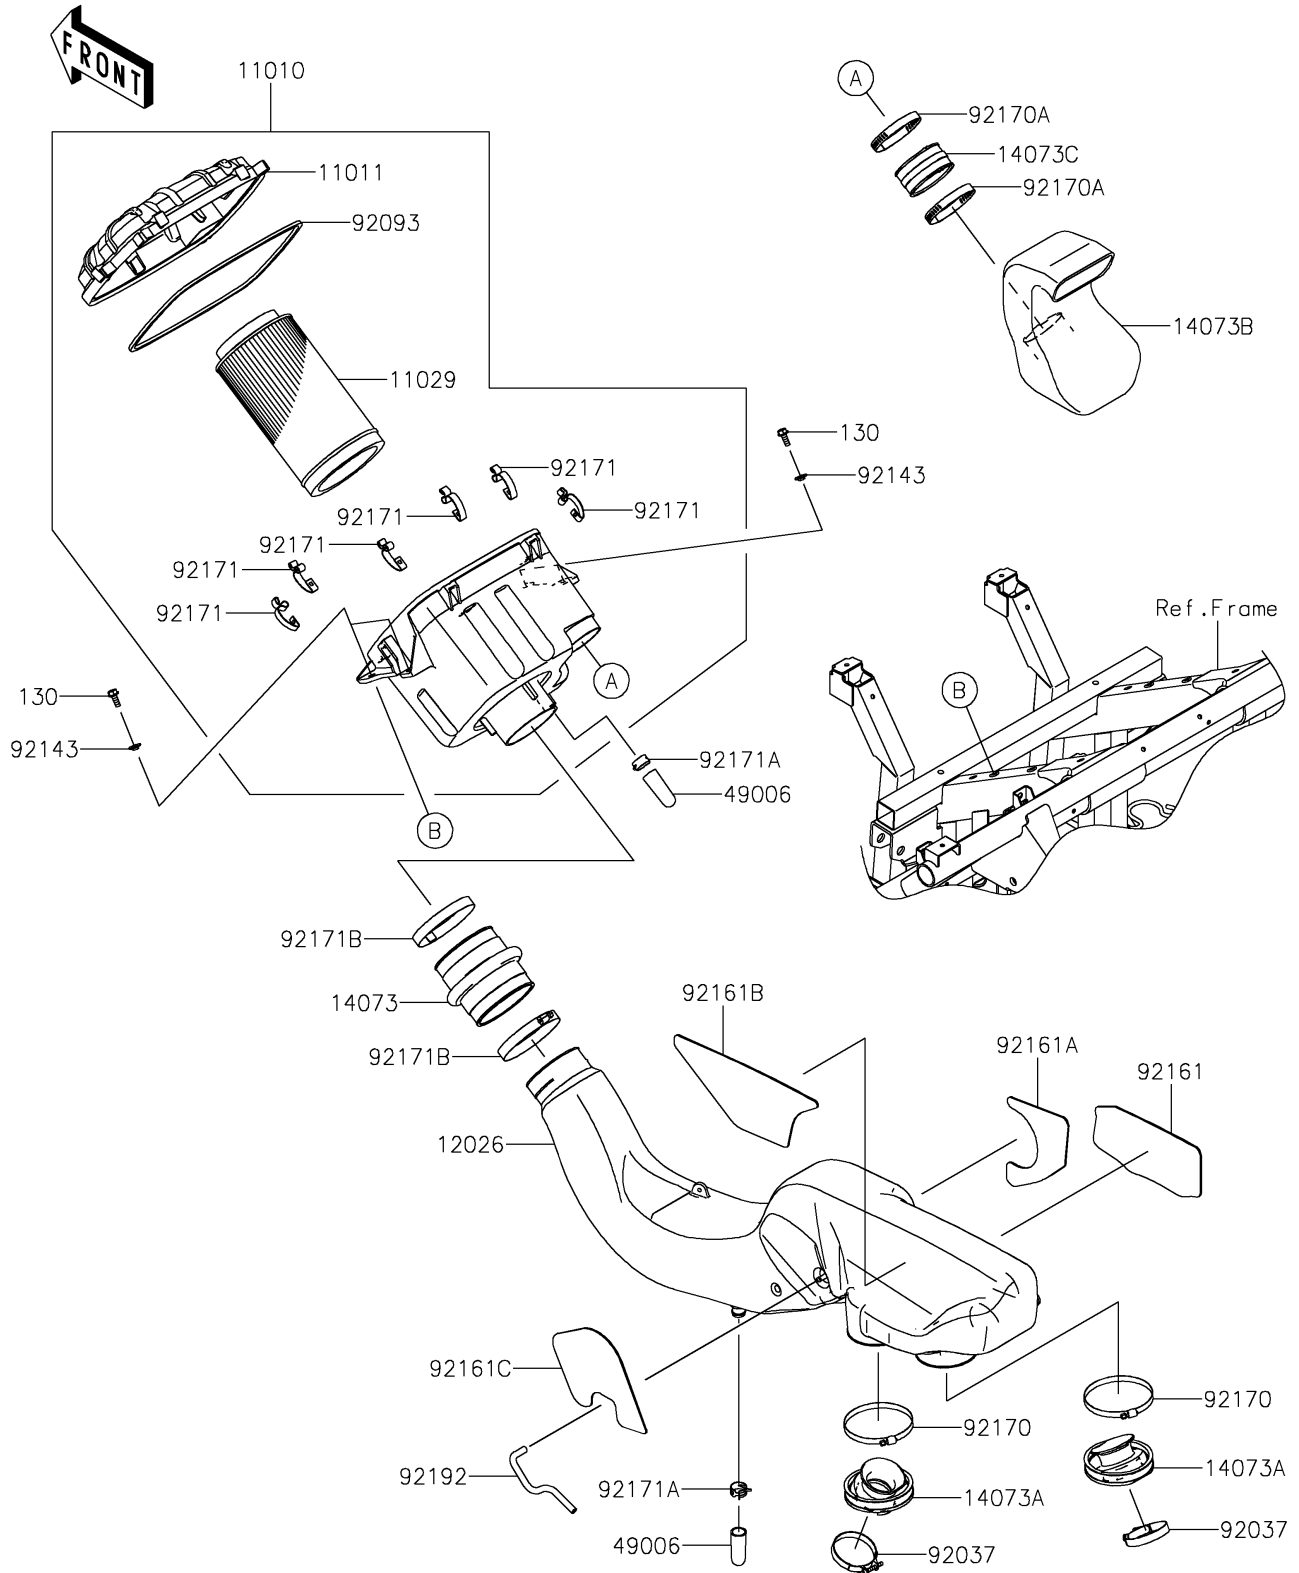

2025 TERYX® S LE PARTS DIAGRAM

Air Cleaner

E1130

2025 TERYX® S LE PARTS LIST

Air Cleaner

ITEM NAME	PART NUMBER	QUANTITY
FILTER-ASSY-AIR (Ref # 11010)	11010-0777	1
CASE-AIR FILTER (Ref # 11011)	11011-0784	1
ELEMENT-ASSY-AIR FILTER (Ref # 11029)	11029-0025	1
CHAMBER (Ref # 12026)	12026-0016	1
DUCT,JOINT,A/C SIDE (Ref # 14073)	14073-0757	1
DUCT,THROTTLE-CHAMBER (Ref # 14073A)	14073-0758	2
DUCT,INTAKE (Ref # 14073B)	14073-0767	1
DUCT,JOINT (Ref # 14073C)	14073-1775	1
BOOT (Ref # 49006)	49006-1351	2
CLAMP (Ref # 92037)	92037-1523	2
SEAL (Ref # 92093)	92093-0585	1
COLLAR (Ref # 92143)	92143-1087	4
DAMPER,CHAMBER,RH,RR (Ref # 92161)	92161-1518	1
DAMPER,CHAMBER,RH,FR (Ref # 92161A)	92161-1519	1
DAMPER,CHAMBER,LH,RR (Ref # 92161B)	92161-1520	1
DAMPER,CHAMBER,LH,FR (Ref # 92161C)	92161-1521	1
CLAMP (Ref # 92170)	92170-1676	2
CLAMP (Ref # 92170A)	92170-1764	2
CLAMP (Ref # 92171)	92171-0225	6
CLAMP (Ref # 92171A)	92171-1277	2
CLAMP (Ref # 92171B)	92171-3716	2
TUBE,4X8X143 (Ref # 92192)	92192-1230	1
BOLT-FLANGED,6X16 (Ref # 130)	130AA0616	4