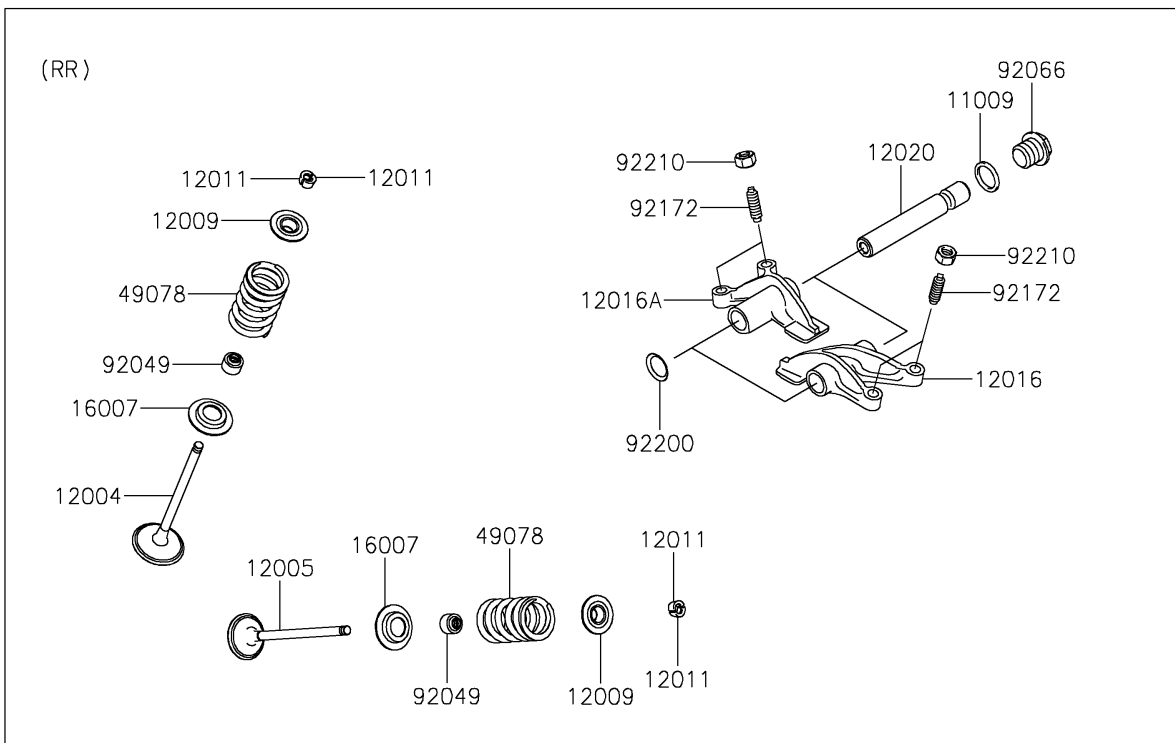

2022 TERYX® S LE PARTS DIAGRAM

Valve(s)

E1210

2022 TERYX® S LE PARTS LIST

Valve(s)

ITEM NAME	PART NUMBER	QUANTITY
GASKET,14X18X1.5 (Ref # 11009)	11009-1430	4
VALVE-INTAKE (Ref # 12004)	12004-0048	4
VALVE-EXHAUST (Ref # 12005)	12005-0047	4
RETAINER-VALVE SPRING (Ref # 12009)	12009-1056	8
COLLET (Ref # 12011)	12011-1051	16
ARM-ROCKER,EXHAUST (Ref # 12016)	12016-1128	2
ARM-ROCKER,INTAKE (Ref # 12016A)	12016-1129	2
SHAFT-ROCKER (Ref # 12020)	12020-0004	4
SEAT-SPRING (Ref # 16007)	16007-0703	8
SPRING-ENGINE VALVE (Ref # 49078)	49078-0014	8
SEAL-OIL,VSB58.558 (Ref # 92049)	92049-1218	8
PLUG,DRAIN (Ref # 92066)	92066-2196	4
SCREW,6MM (Ref # 92172)	92172-0737	8
WASHER,13X17X0.3 (Ref # 92200)	92200-0808	4
NUT,6MM (Ref # 92210)	92210-1490	8