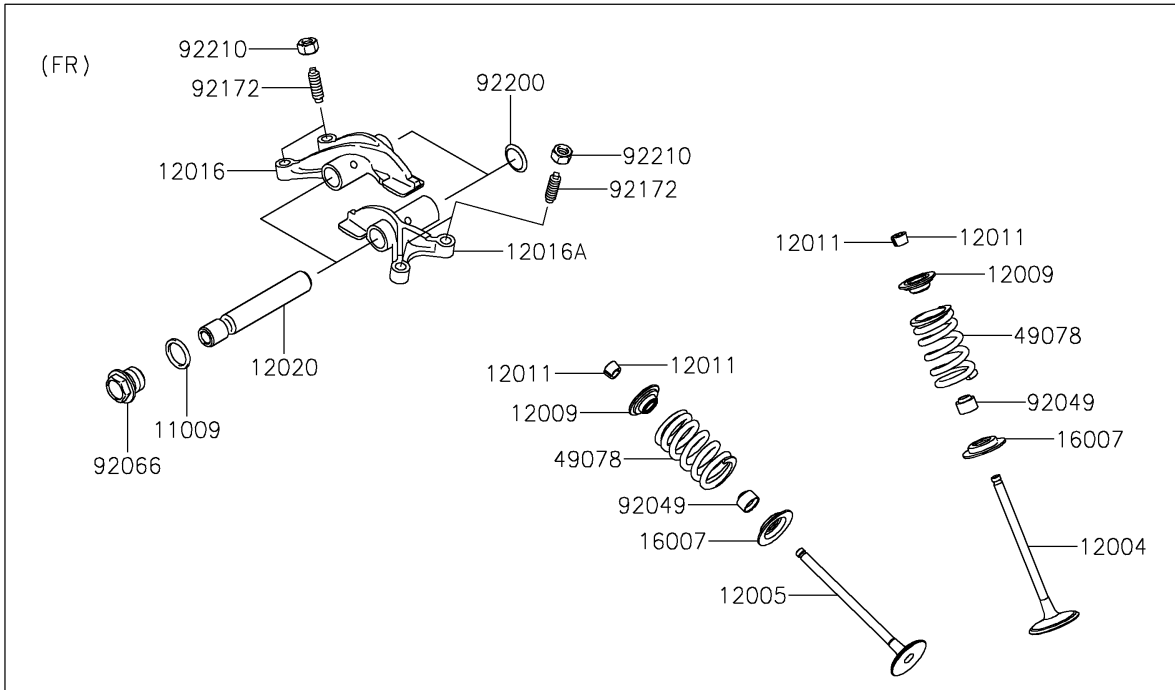

2022 TERYX® S LE PARTS DIAGRAM

Valve(s)

E1210

2022 TERYX® S LE PARTS LIST

Valve(s)

ITEM NAME	PART NUMBER	QUANTITY
GASKET,14X18X1.5 (Ref # 11009)	11009-1430	4
VALVE-INTAKE (Ref # 12004)	12004-0048	4
VALVE-EXHAUST (Ref # 12005)	12005-0047	4
RETAINER-VALVE SPRING (Ref # 12009)	12009-1056	8
COLLET (Ref # 12011)	12011-1051	16
ARM-ROCKER,EXHAUST (Ref # 12016)	12016-1128	2
ARM-ROCKER,INTAKE (Ref # 12016A)	12016-1129	2
SHAFT-ROCKER (Ref # 12020)	12020-0004	4
SEAT-SPRING (Ref # 16007)	16007-0703	8
SPRING-ENGINE VALVE (Ref # 49078)	49078-0014	8
SEAL-OIL,VSB58.558 (Ref # 92049)	92049-1218	8
PLUG,DRAIN (Ref # 92066)	92066-2196	4
SCREW,6MM (Ref # 92172)	92172-0737	8
WASHER,13X17X0.3 (Ref # 92200)	92200-0808	4
NUT,6MM (Ref # 92210)	92210-1490	8