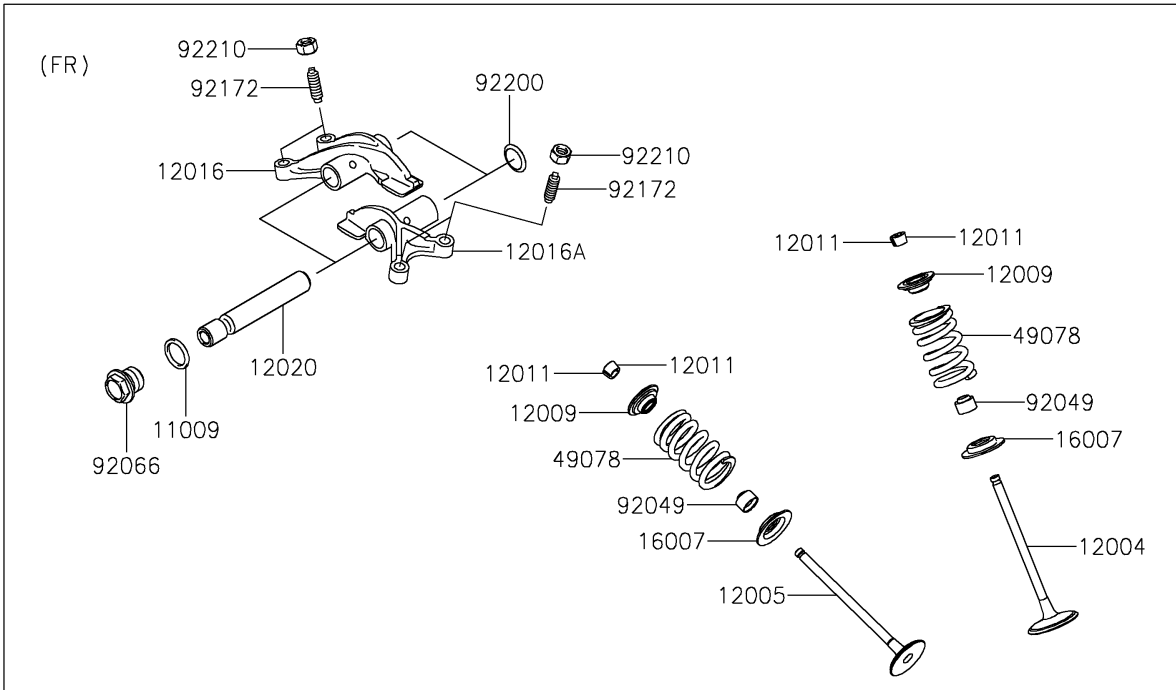

2023 TERYX® S LE PARTS DIAGRAM

Valve(s)

E1210

2023 TERYX® S LE PARTS LIST

Valve(s)

ITEM NAME	PART NUMBER	QUANTITY
GASKET,14X18X1.5 (Ref # 11009)	11009-1430	4
VALVE-INTAKE (Ref # 12004)	12004-0048	4
VALVE-EXHAUST (Ref # 12005)	12005-0047	4
RETAINER-VALVE SPRING (Ref # 12009)	12009-1056	8
COLLET (Ref # 12011)	12011-1051	16
ARM-ROCKER,EXHAUST (Ref # 12016)	12016-1128	2
ARM-ROCKER,INTAKE (Ref # 12016A)	12016-1129	2
SHAFT-ROCKER (Ref # 12020)	12020-0004	4
SEAT-SPRING (Ref # 16007)	16007-0703	8
SPRING-ENGINE VALVE (Ref # 49078)	49078-0014	8
SEAL-OIL,VSB58.558 (Ref # 92049)	92049-1218	8
PLUG,DRAIN (Ref # 92066)	92066-2196	4
SCREW,6MM (Ref # 92172)	92172-0737	8
WASHER,13X17X0.3 (Ref # 92200)	92200-0808	4
NUT,6MM (Ref # 92210)	92210-1490	8