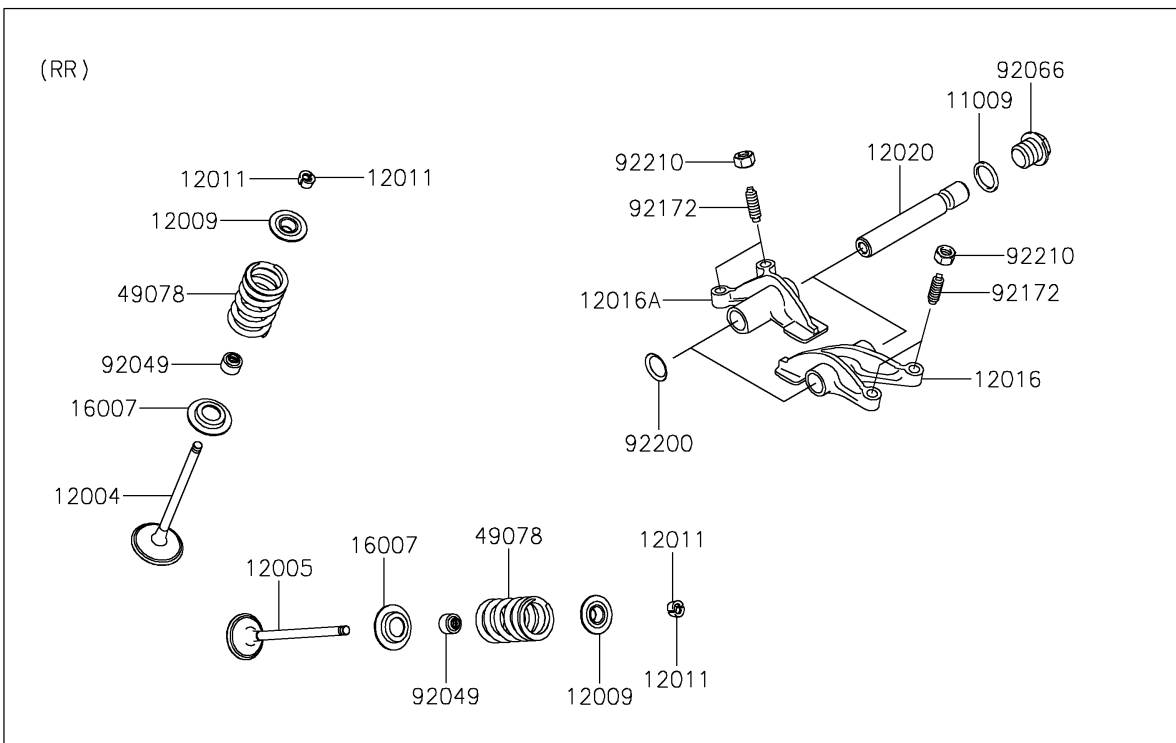

2023 TERYX® S LE PARTS DIAGRAM

Valve(s)

E1210

2023 TERYX® S LE PARTS LIST

Valve(s)

ITEM NAME	PART NUMBER	QUANTITY
GASKET,14X18X1.5 (Ref # 11009)	11009-1430	4
VALVE-INTAKE (Ref # 12004)	12004-0048	4
VALVE-EXHAUST (Ref # 12005)	12005-0047	4
RETAINER-VALVE SPRING (Ref # 12009)	12009-1056	8
COLLET (Ref # 12011)	12011-1051	16
ARM-ROCKER,EXHAUST (Ref # 12016)	12016-1128	2
ARM-ROCKER,INTAKE (Ref # 12016A)	12016-1129	2
SHAFT-ROCKER (Ref # 12020)	12020-0004	4
SEAT-SPRING (Ref # 16007)	16007-0703	8
SPRING-ENGINE VALVE (Ref # 49078)	49078-0014	8
SEAL-OIL,VSB58.558 (Ref # 92049)	92049-1218	8
PLUG,DRAIN (Ref # 92066)	92066-2196	4
SCREW,6MM (Ref # 92172)	92172-0737	8
WASHER,13X17X0.3 (Ref # 92200)	92200-0808	4
NUT,6MM (Ref # 92210)	92210-1490	8