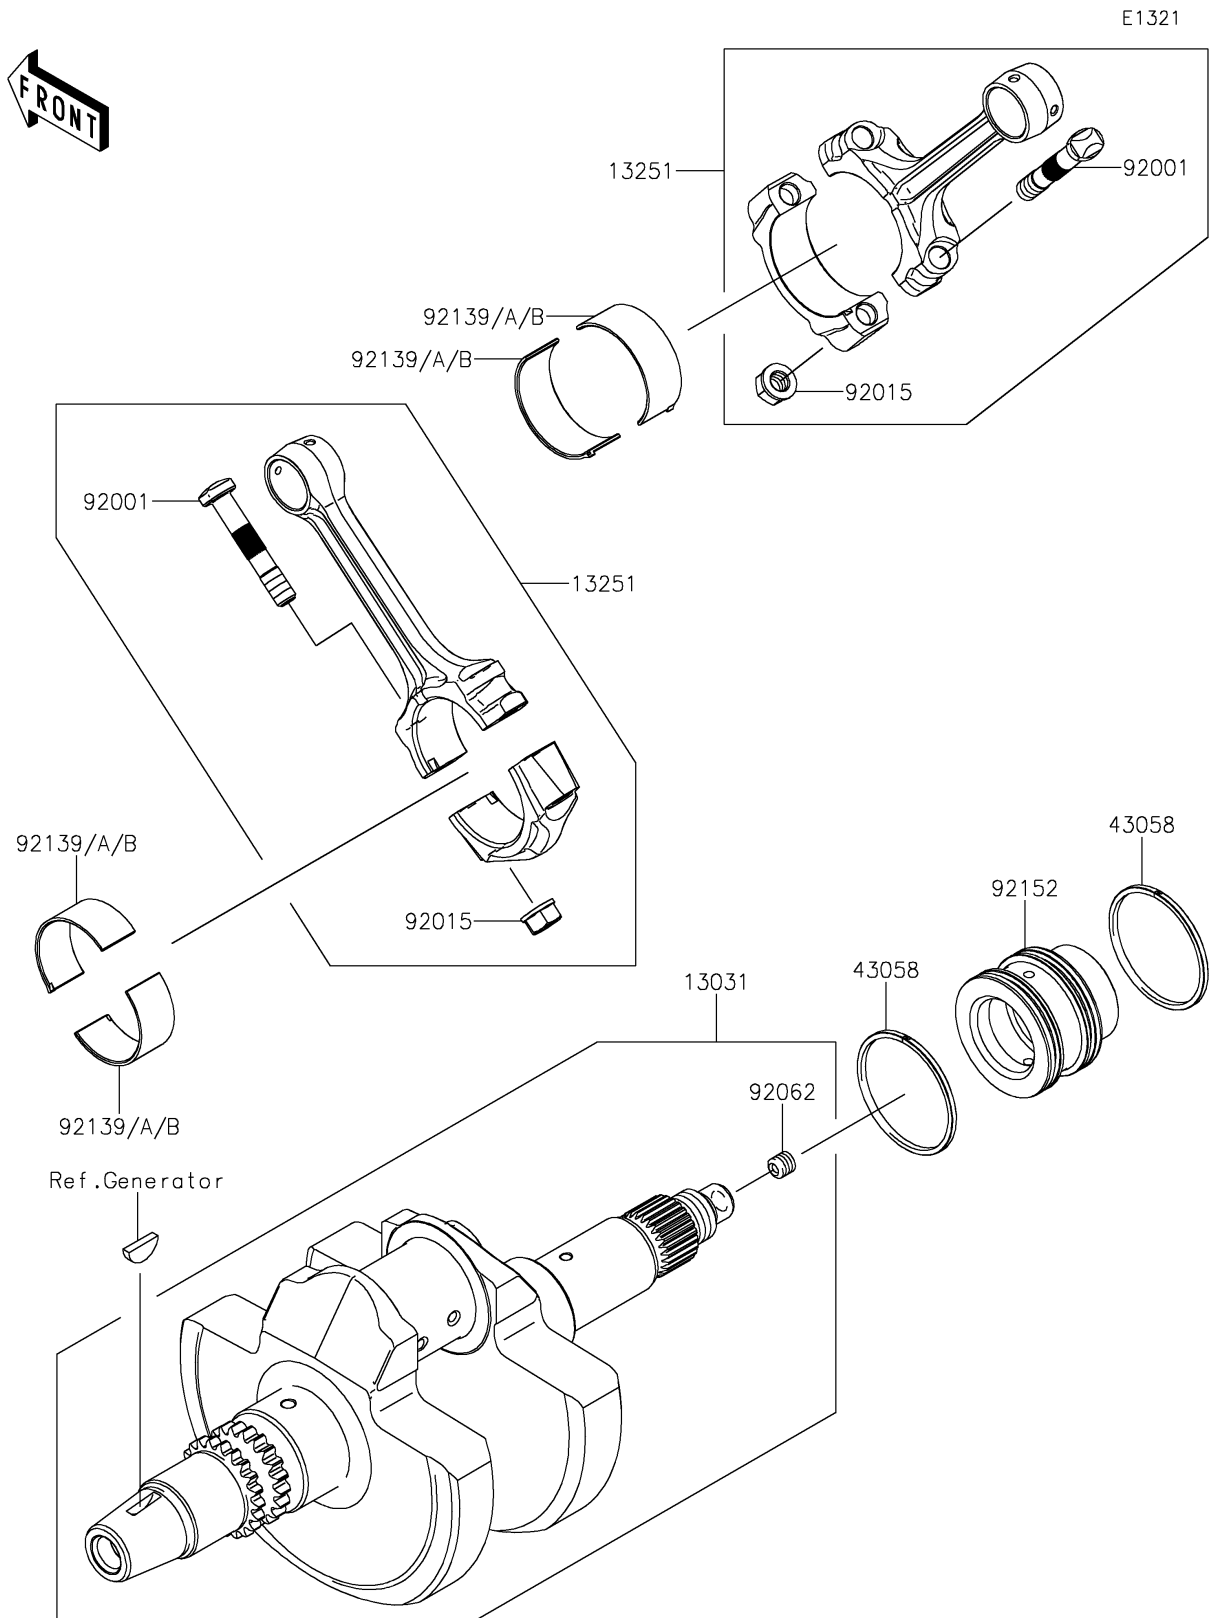

# 2023 TERYX® S LE PARTS DIAGRAM

Crankshaft

## 2023 TERYX® S LE PARTS LIST

### Crankshaft

ITEM NAME	PART NUMBER	QUANTITY
CRANKSHAFT-COMP (Ref # 13031)	13031-0983	1
ROD-ASSY-CONNECTING (Ref # 13251)	13251-0709	2
RING (Ref # 43058)	43058-0702	2
BOLT,CONNECTING ROD (Ref # 92001)	92001-1980	4
NUT,FLANGED,8MM (Ref # 92015)	92015-1311	4
NOZZLE,8X8,SILVER (Ref # 92062)	92062-1082	1
BUSHING,CONNECTING ROD,GREEN (Ref # 92139)	92139-0764	AR
BUSHING,CONNECTING ROD,YELLOW (Ref # 92139A)	92139-0765	4
BUSHING,CONNECTING ROD,BROWN (Ref # 92139B)	92139-0766	AR
COLLAR,CRANK-CLUTCH (Ref # 92152)	92152-0956	1