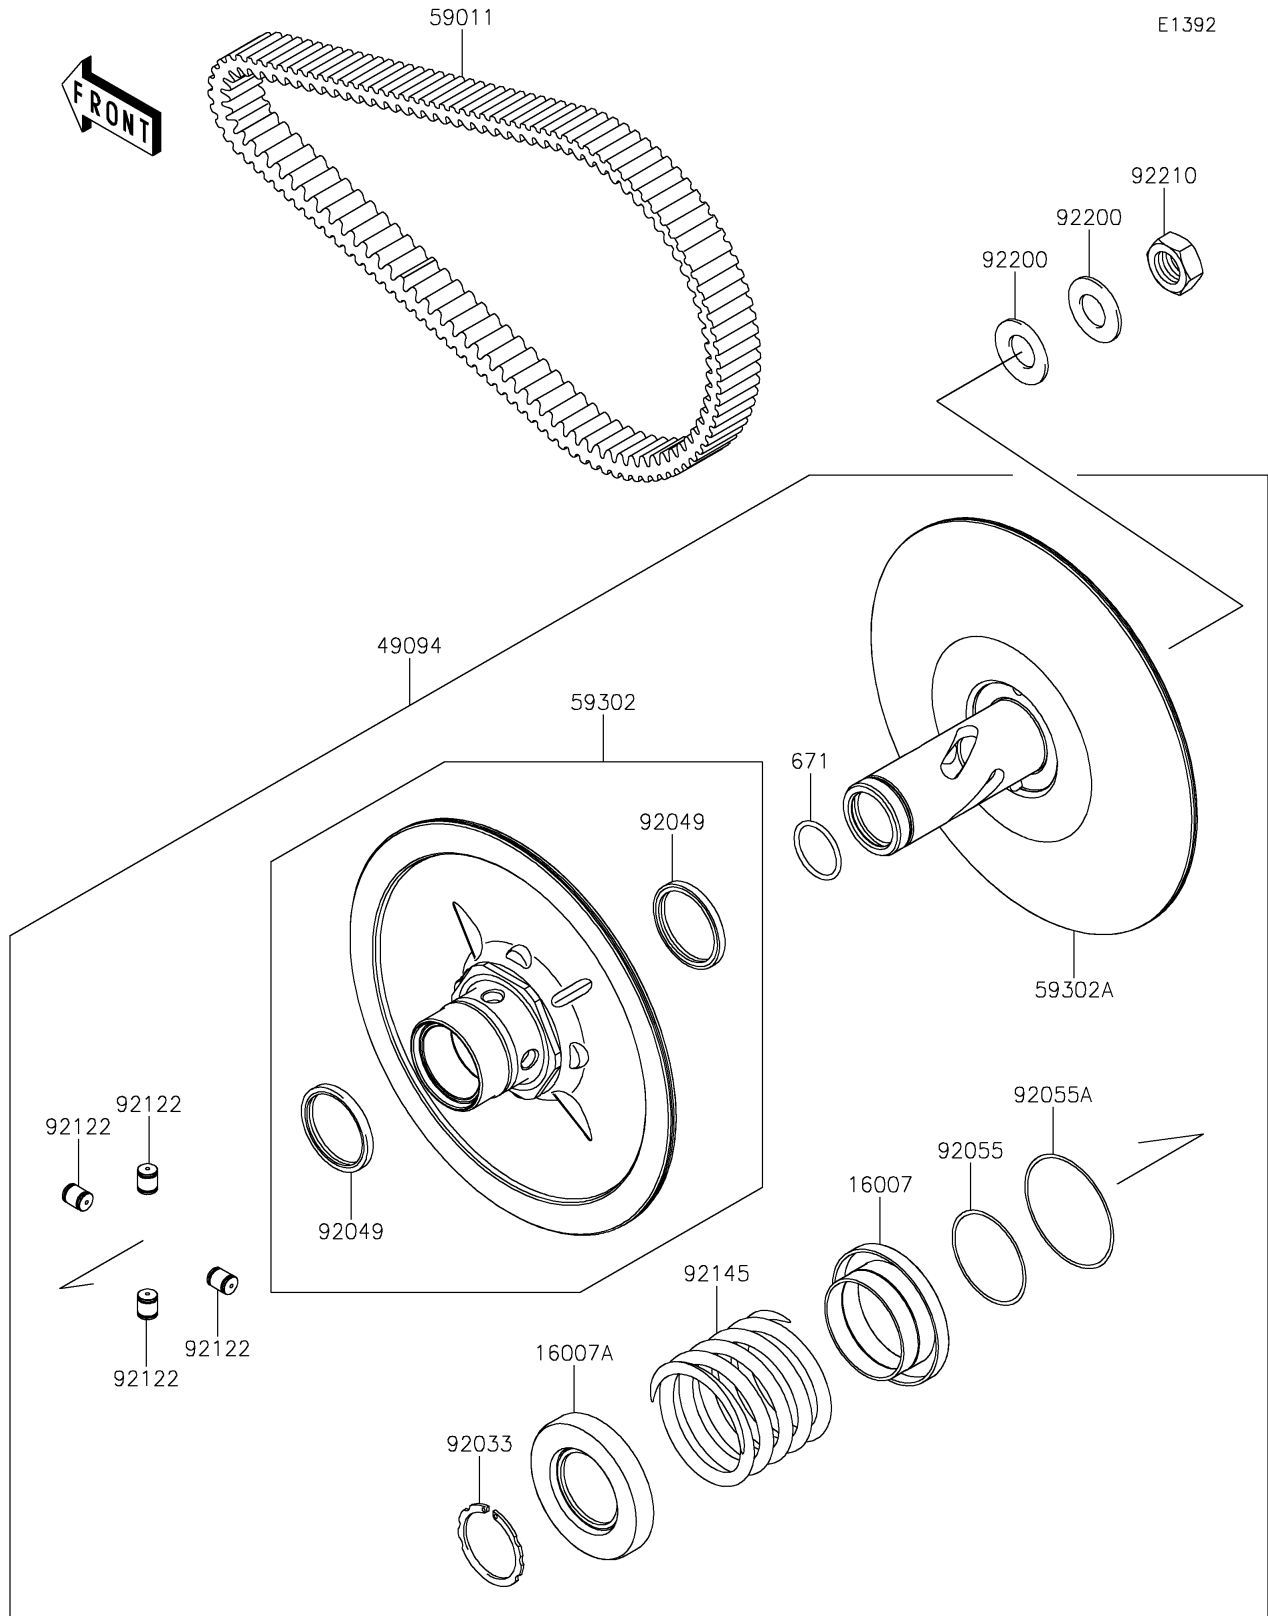

2022 TERYX® S LE PARTS DIAGRAM

Driven Converter/Drive Belt

2022 TERYX® S LE PARTS LIST

Driven Converter/Drive Belt

ITEM NAME	PART NUMBER	QUANTITY
SEAT-SPRING,MOVABLE (Ref # 16007)	16007-0049	1
SEAT-SPRING,FIXED (Ref # 16007A)	16007-0050	1
CONVERTER-ASSY-DRIVEN (Ref # 49094)	49094-0093	1
BELT,CVT (Ref # 59011)	59011-0043	1
SHEAVE-COMP,MOVABLE (Ref # 59302)	59302-0089	1
SHEAVE-COMP,FIXED (Ref # 59302A)	59302-0090	1
RING-SNAP (Ref # 92033)	92033-1317	1
SEAL-OIL (Ref # 92049)	92049-1528	2
RING-O,46.4X3.1 (Ref # 92055)	92055-0752	1
RING-O,59.5X2.4 (Ref # 92055A)	92055-0753	1
ROLLER (Ref # 92122)	92122-0043	4
SPRING (Ref # 92145)	92145-0959	1
WASHER (Ref # 92200)	92200-1505	2
NUT,18MM (Ref # 92210)	92210-0821	1
O RING (Ref # 671)	671D2530	1