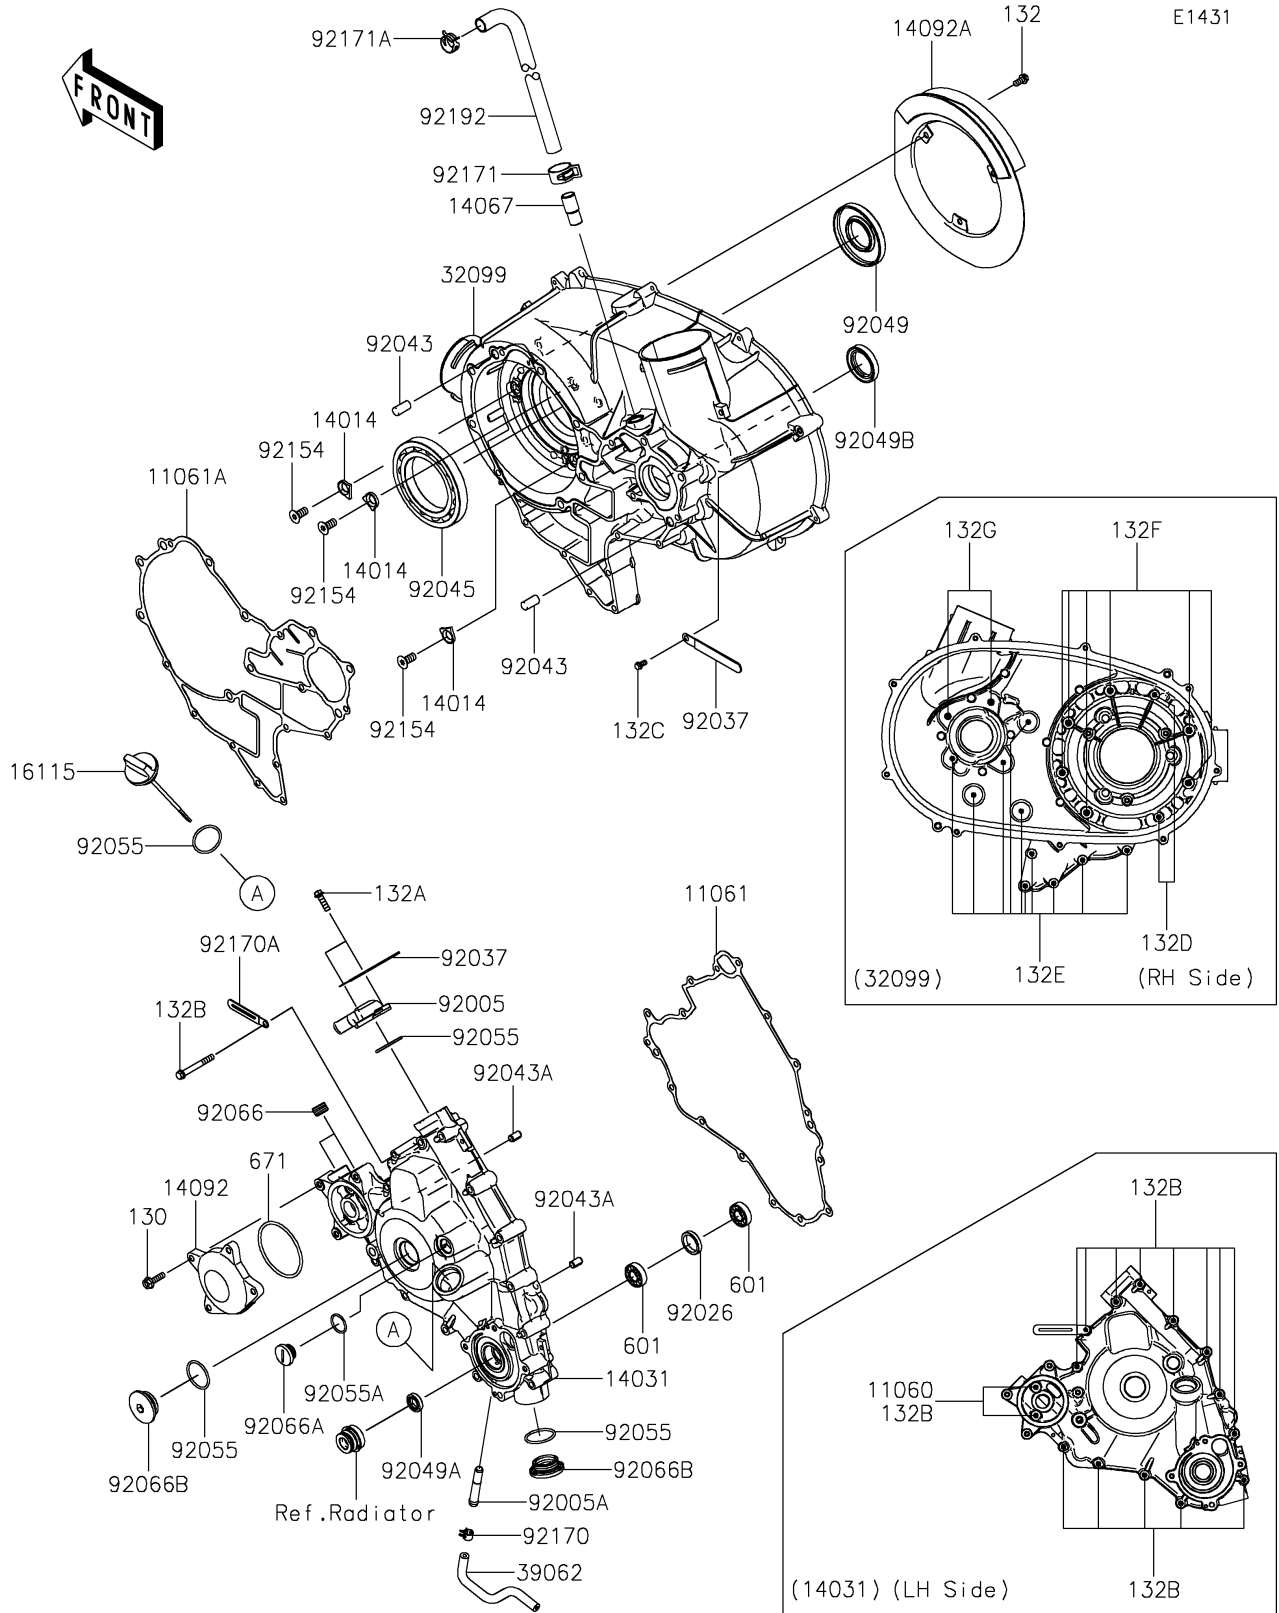

2022 TERYX® S LE PARTS DIAGRAM

Engine Cover(s)

2022 TERYX® S LE PARTS LIST

Engine Cover(s)

ITEM NAME	PART NUMBER	QUANTITY
GASKET,6.2X12X0.3 (Ref # 11060)	11060-1994	2
GASKET,GENERATOR COVER (Ref # 11061)	11061-0728	1
GASKET,CVT CASE (Ref # 11061A)	11061-0729	1
PLATE-POSITION (Ref # 14014)	14014-0556	3
COVER-GENERATOR (Ref # 14031)	14031-0589	1
FITTING,BREATHER (Ref # 14067)	14067-006	1
COVER,OIL COOLER (Ref # 14092)	14092-0877	1
COVER (Ref # 14092A)	14092-1051	1
CAP-OIL FILLER (Ref # 16115)	16115-0705	1
CASE,CVT (Ref # 32099)	32099-0788	1
HOSE-COOLING,DRAIN (Ref # 39062)	39062-0598	1
FITTING (Ref # 92005)	92005-0712	1
FITTING (Ref # 92005A)	92005-1264	1
SPACER,22X28X5 (Ref # 92026)	92026-0711	1
CLAMP (Ref # 92037)	92037-1993	2
PIN,10X20 (Ref # 92043)	92043-0142	2
PIN,6.2X8X14 (Ref # 92043A)	92043-1263	2
BEARING-BALL,16014CS45 (Ref # 92045)	92045-0709	1
SEAL-OIL,35X77X9 (Ref # 92049)	92049-0713	1
SEAL-OIL,12X22X5 (Ref # 92049A)	92049-0783	1
SEAL-OIL,HTC 30X45X8 (Ref # 92049B)	92049-1575	1
RING-O,31.2X2.4 (Ref # 92055)	92055-0724	4
RING-O,20X2 (Ref # 92055A)	92055-1146	1
PLUG,PT3/8X10 (Ref # 92066)	92066-0003	2
PLUG,COVER (Ref # 92066A)	92066-0011	1
PLUG (Ref # 92066B)	92066-0712	2
BOLT,FLAT,8X13.6 (Ref # 92154)	92154-0978	3
CLAMP (Ref # 92170)	92170-1493	1
CLAMP (Ref # 92170A)	92170-1514	1