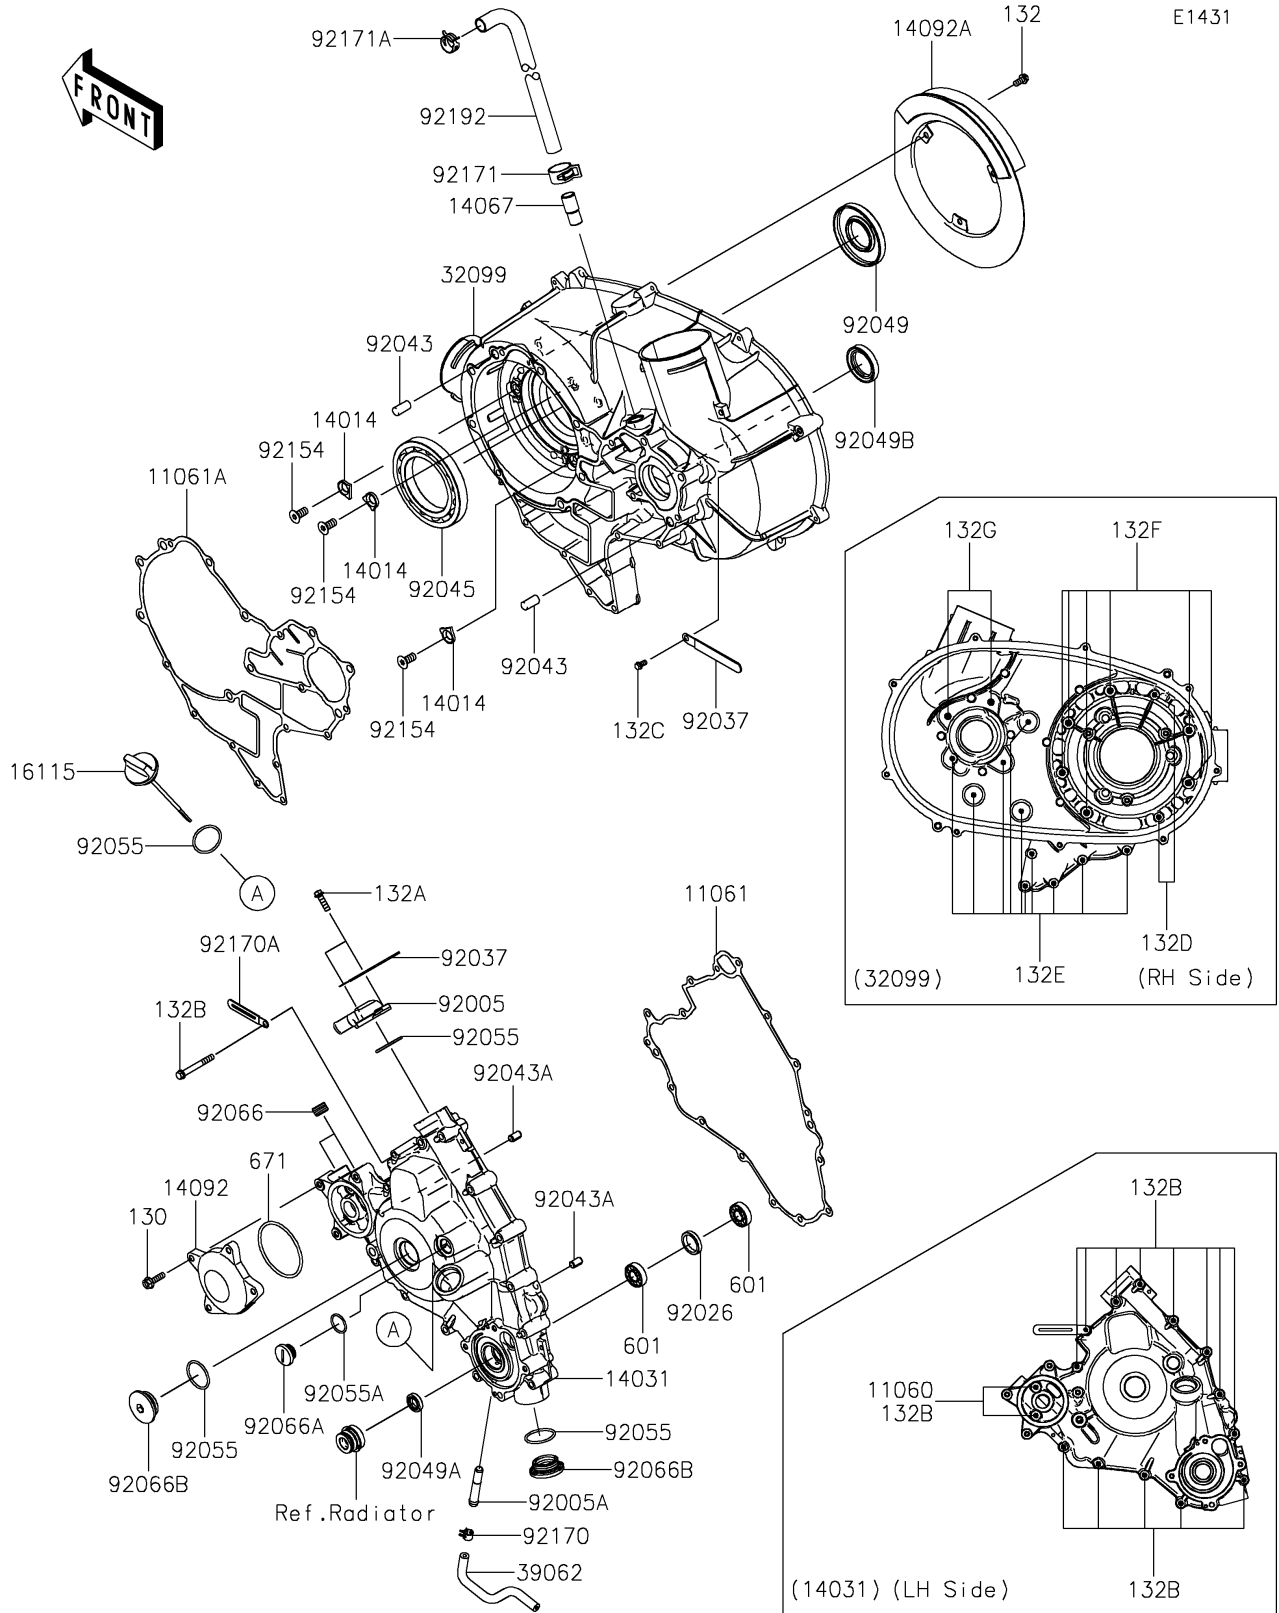

# 2025 TERYX® S LE PARTS DIAGRAM

Engine Cover(s)

## 2025 TERYX® S LE PARTS LIST

### Engine Cover(s)

ITEM NAME	PART NUMBER	QUANTITY
GASKET,6.2X12X0.3 (Ref # 11060)	11060-1994	2
GASKET,GENERATOR COVER (Ref # 11061)	11061-0728	1
GASKET,CVT CASE (Ref # 11061A)	11061-0729	1
PLATE-POSITION (Ref # 14014)	14014-0556	3
COVER-GENERATOR (Ref # 14031)	14031-0589	1
FITTING,BREATHER (Ref # 14067)	14067-006	1
COVER,OIL COOLER (Ref # 14092)	14092-0877	1
COVER (Ref # 14092A)	14092-1051	1
CAP-OIL FILLER (Ref # 16115)	16115-0705	1
CASE,CVT (Ref # 32099)	32099-0788	1
HOSE-COOLING,DRAIN (Ref # 39062)	39062-0598	1
FITTING (Ref # 92005)	92005-0712	1
FITTING (Ref # 92005A)	92005-1264	1
SPACER,22X28X5 (Ref # 92026)	92026-0711	1
CLAMP (Ref # 92037)	92037-1993	2
PIN,10X20 (Ref # 92043)	92043-0142	2
PIN,6.2X8X14 (Ref # 92043A)	92043-1263	2
BEARING-BALL,16014CS45 (Ref # 92045)	92045-0709	1
SEAL-OIL,35X77X9 (Ref # 92049)	92049-0713	1
SEAL-OIL,12X22X5 (Ref # 92049A)	92049-0783	1
SEAL-OIL,HTC 30X45X8 (Ref # 92049B)	92049-1575	1
RING-O,31.2X2.4 (Ref # 92055)	92055-0724	4
RING-O,20X2 (Ref # 92055A)	92055-1146	1
PLUG,PT3/8X10 (Ref # 92066)	92066-0003	2
PLUG,COVER (Ref # 92066A)	92066-0011	1
PLUG (Ref # 92066B)	92066-0712	2
BOLT,FLAT,8X13.6 (Ref # 92154)	92154-0978	3
CLAMP (Ref # 92170)	92170-1493	1
CLAMP (Ref # 92170A)	92170-1514	1

### Engine Cover(s)

ITEM NAME	PART NUMBER	QUANTITY
CLAMP (Ref # 92171)	92171-0329	1
CLAMP (Ref # 92171A)	92171-1277	1
TUBE,BREATHER (Ref # 92192)	92192-0945	1
BOLT-FLANGED,6X22 (Ref # 130)	130CA0622	4
BOLT-FLANGED-SMALL,6X12 (Ref # 132)	132BA0612	3
BOLT-FLANGED-SMALL,6X20 (Ref # 132A)	132BA0620	2
BOLT-FLANGED-SMALL,6X50 (Ref # 132B)	132BA0650	15
BOLT-FLANGED-SMALL,6X12 (Ref # 132C)	132BD0612	1
BOLT-FLANGED-SMALL,6X30 (Ref # 132D)	132BD0630	2
BOLT-FLANGED-SMALL,6X45 (Ref # 132E)	132BD0645	10
BOLT-FLANGED-SMALL,8X35 (Ref # 132F)	132BD0835	6
BOLT-FLANGED-SMALL,8X50 (Ref # 132G)	132BD0850	2
BEARING-BALL (Ref # 601)	601A6001	2
O RING,65MM (Ref # 671)	671B2565	1